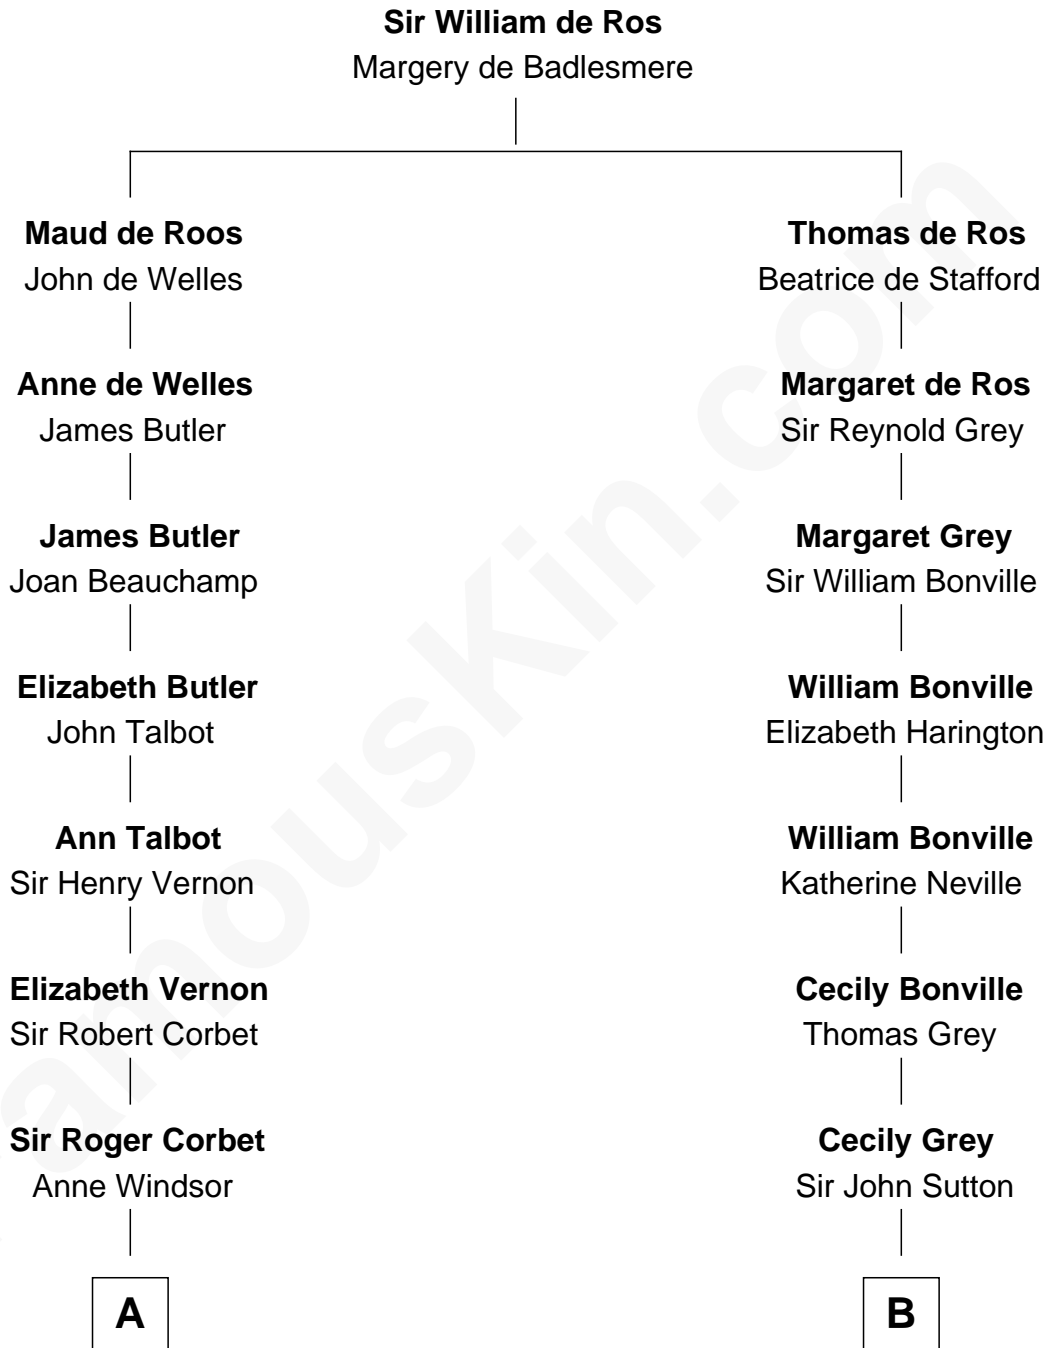

FamousKin.com
Relationship Chart of
Nelson Rockefeller
41st U.S. Vice-President

18th cousin 2 times removed of
John Kerry
68th U.S. Secretary of State

FamousKin.com