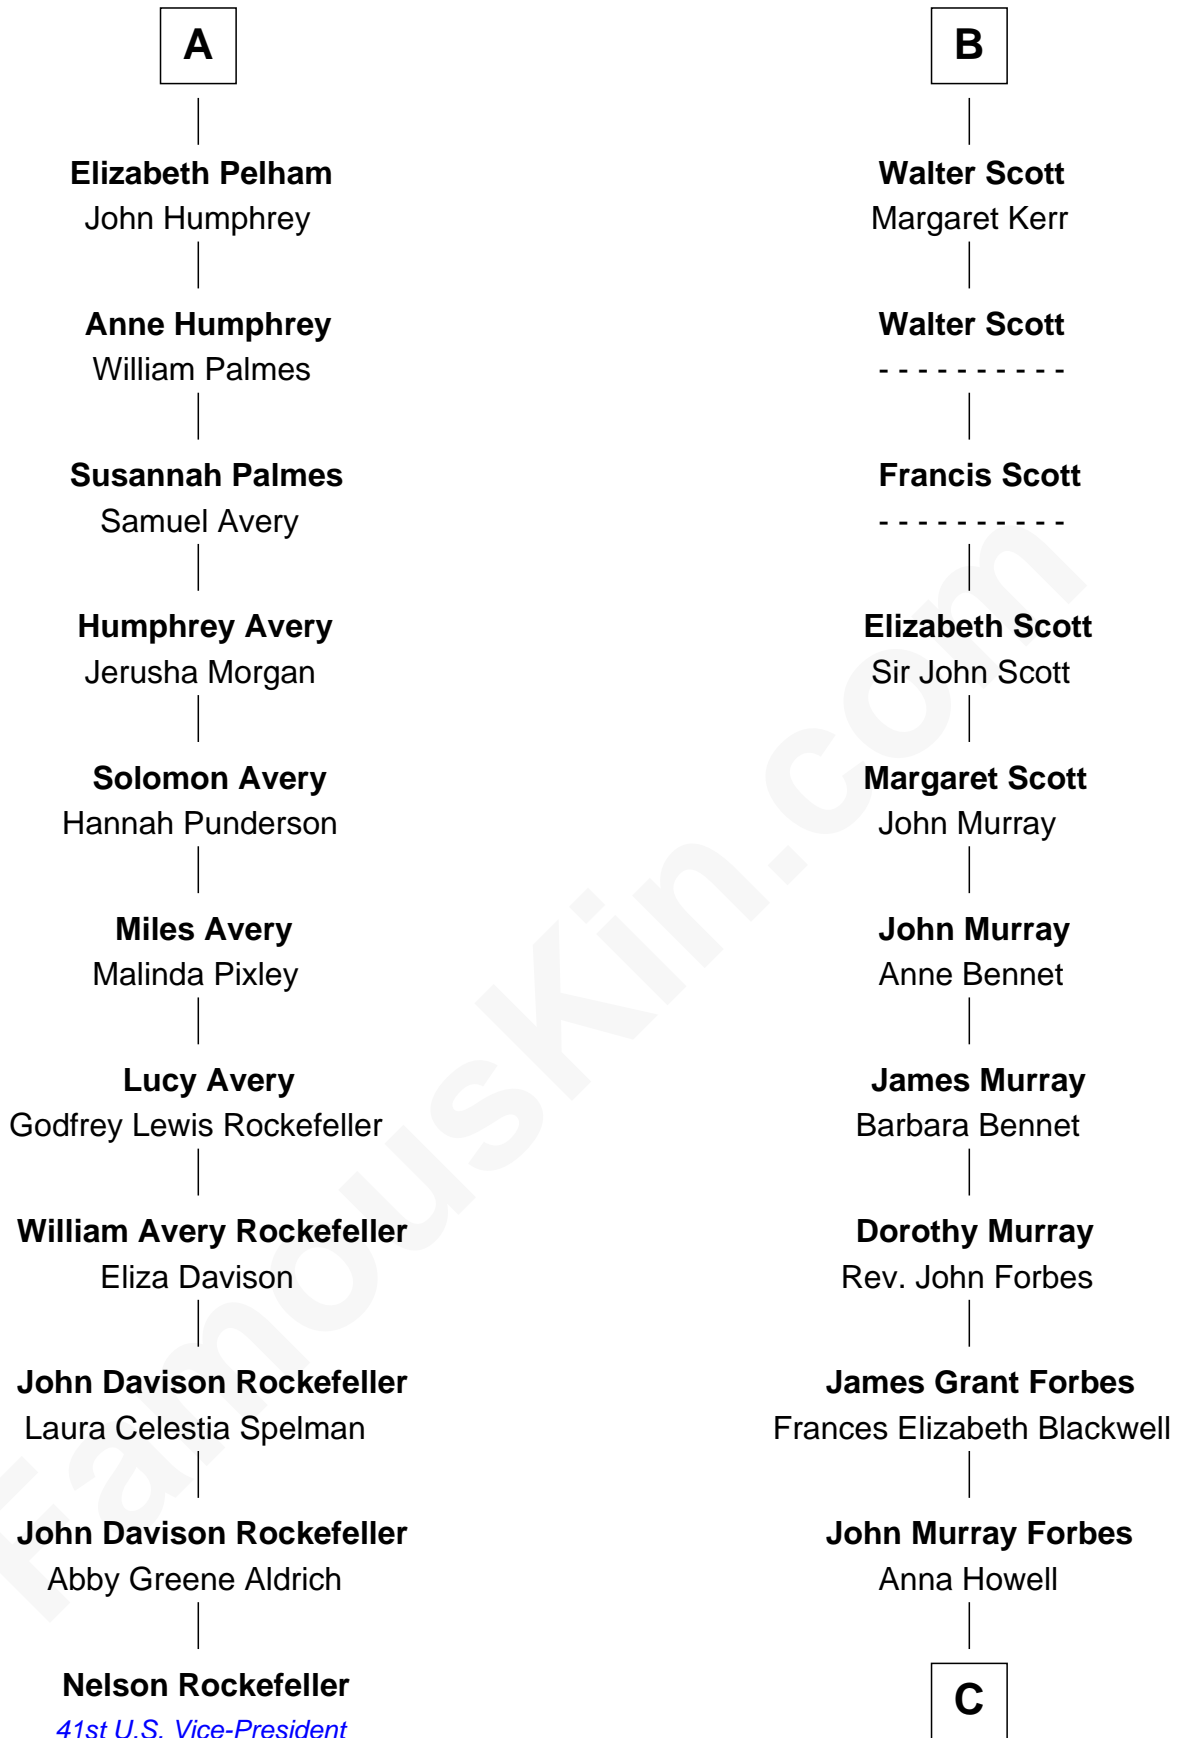

FamousKin.com
Relationship Chart of
Nelson Rockefeller
41st U.S. Vice-President

17th cousin 3 times removed of
John Kerry
68th U.S. Secretary of State

C

Francis Blackwell Forbes

Isabel Clarke

James Grant Forbes

Margaret Tyndal Winthrop

Rosemary Isabel Forbes

Richard John Kerry

John Kerry

68th U.S. Secretary of State

FamousKin.com