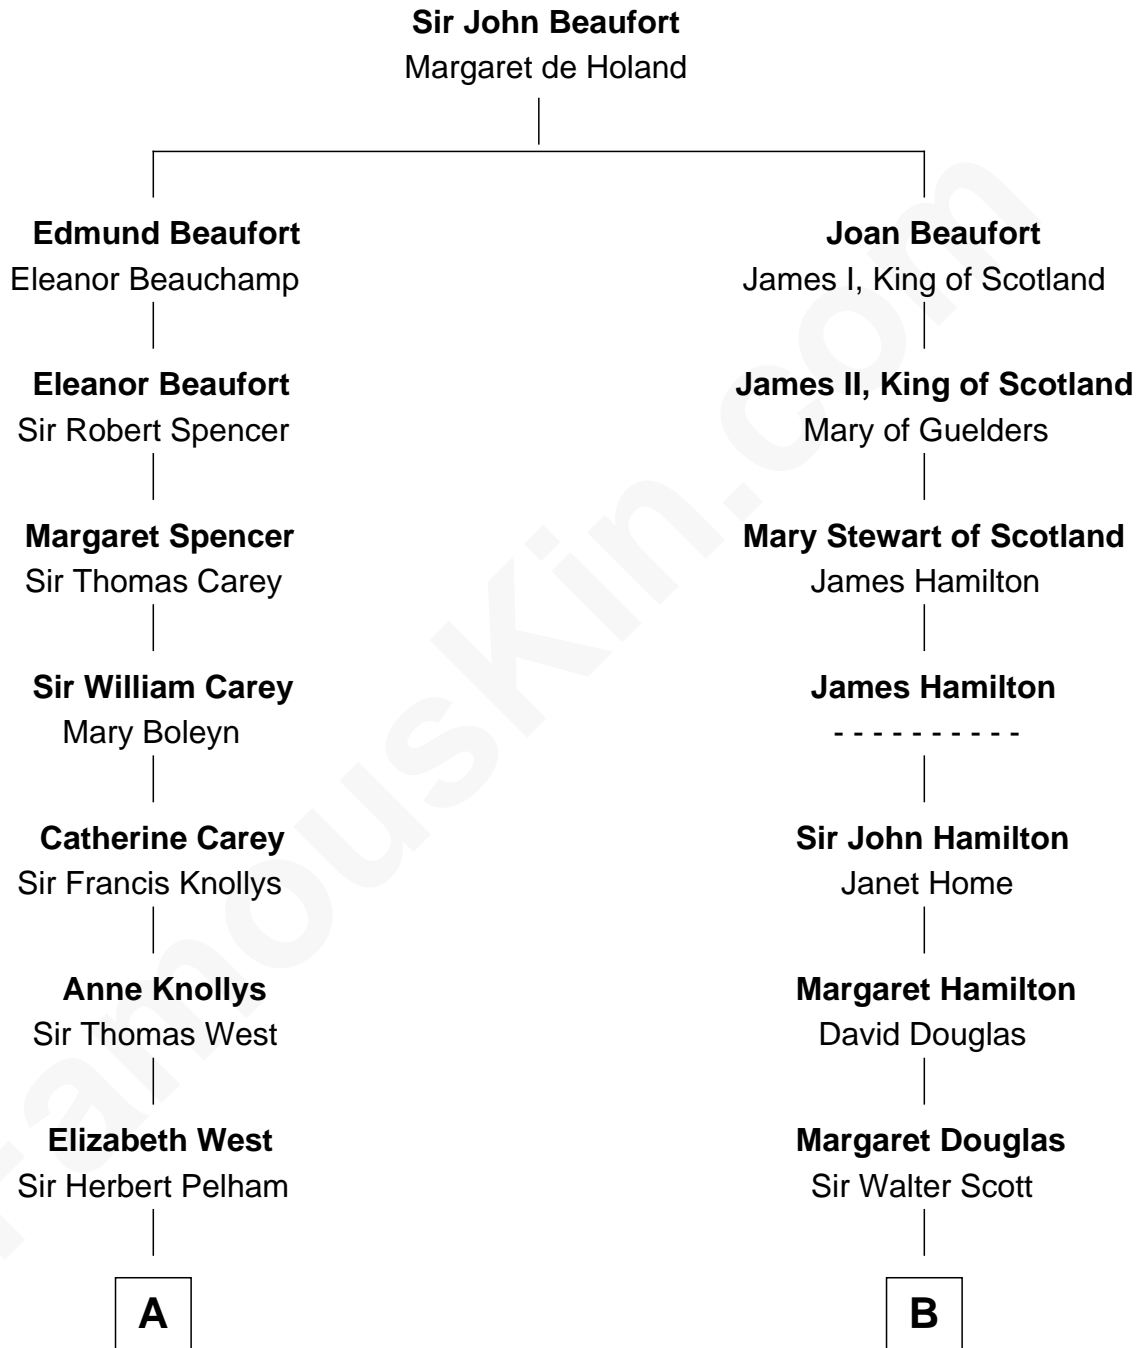

FamousKin.com
Relationship Chart of
Nelson Rockefeller
41st U.S. Vice-President

17th cousin 3 times removed of
John Kerry
68th U.S. Secretary of State

C

Francis Blackwell Forbes

Isabel Clarke

James Grant Forbes

Margaret Tyndal Winthrop

Rosemary Isabel Forbes

Richard John Kerry

John Kerry

68th U.S. Secretary of State

FamousKin.com