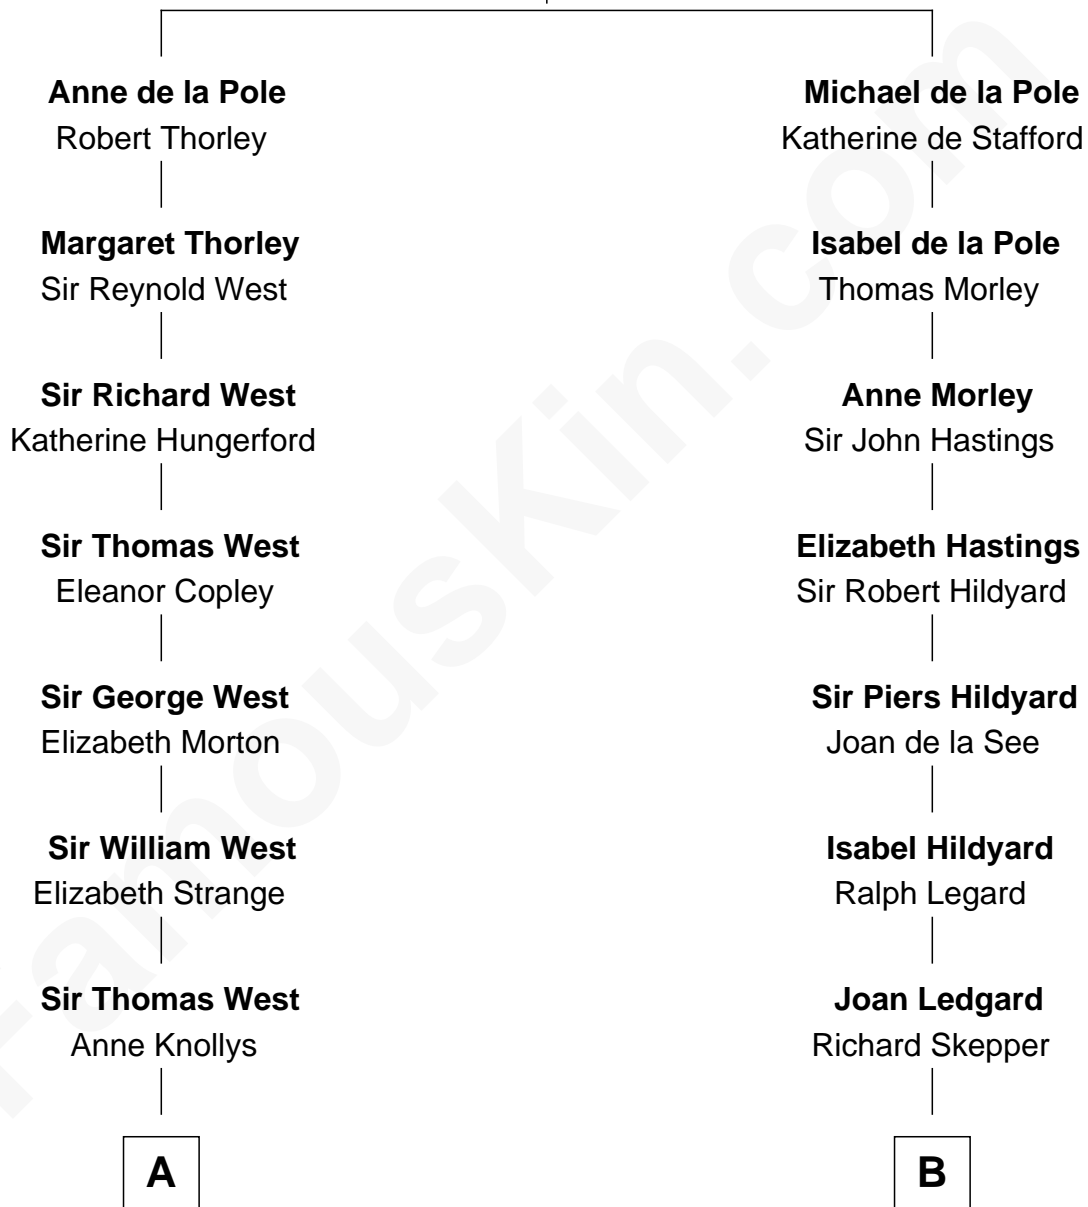

FamousKin.com Relationship Chart of

Nelson Rockefeller
41st U.S. Vice-President

18th cousin 2 times removed of

John Kerry
68th U.S. Secretary of State

Sir Michael de la Pole
Katherine Wingfield

C

John Davison Rockefeller

Abby Greene Aldrich

Nelson Rockefeller

41st U.S. Vice-President

D

Robert Charles Winthrop

Elizabeth Mason

Margaret Tyndal Winthrop

James Grant Forbes