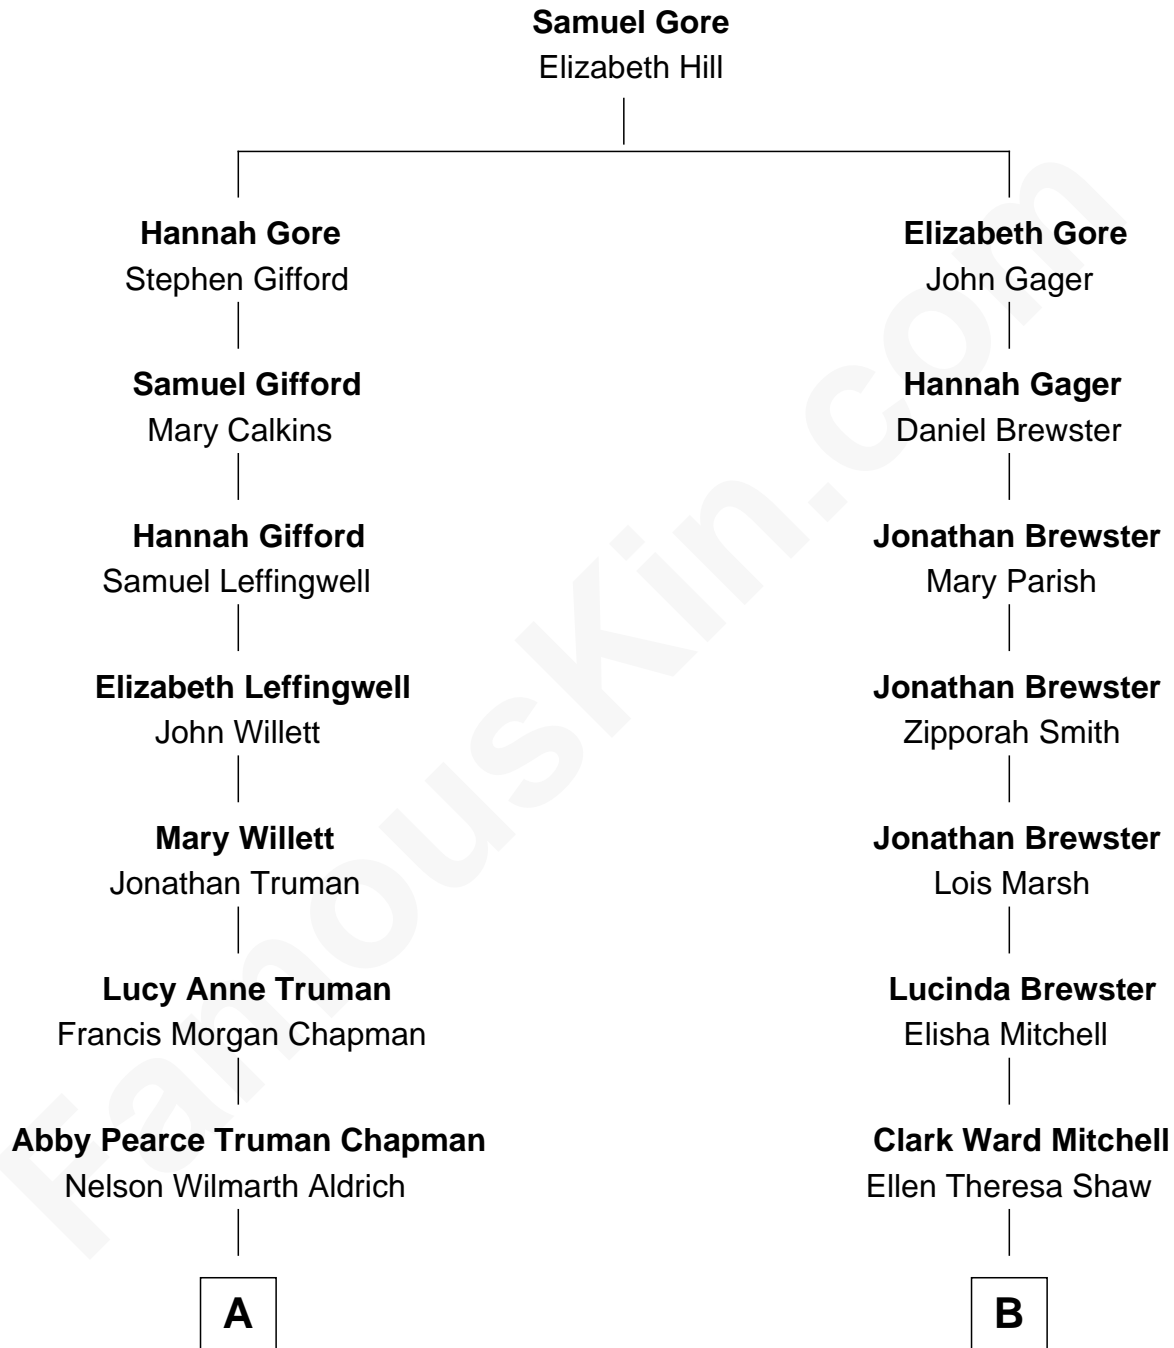

# FamousKin.com Relationship Chart of

**Nelson Rockefeller**  
41st U.S. Vice-President

8th cousin 1 time removed of

**Julia Child**

American Chef, Author and TV Personality

**A**

**Abby Greene Aldrich**  
John Davison Rockefeller

**Nelson Rockefeller**  
*41st U.S. Vice-President*

**B**

**Julia Clark Mitchell**  
Byron Weston

**Julia Carolyn Weston**  
John McWilliams

**Julia Child**  
*Chef, Author and TV Personality*