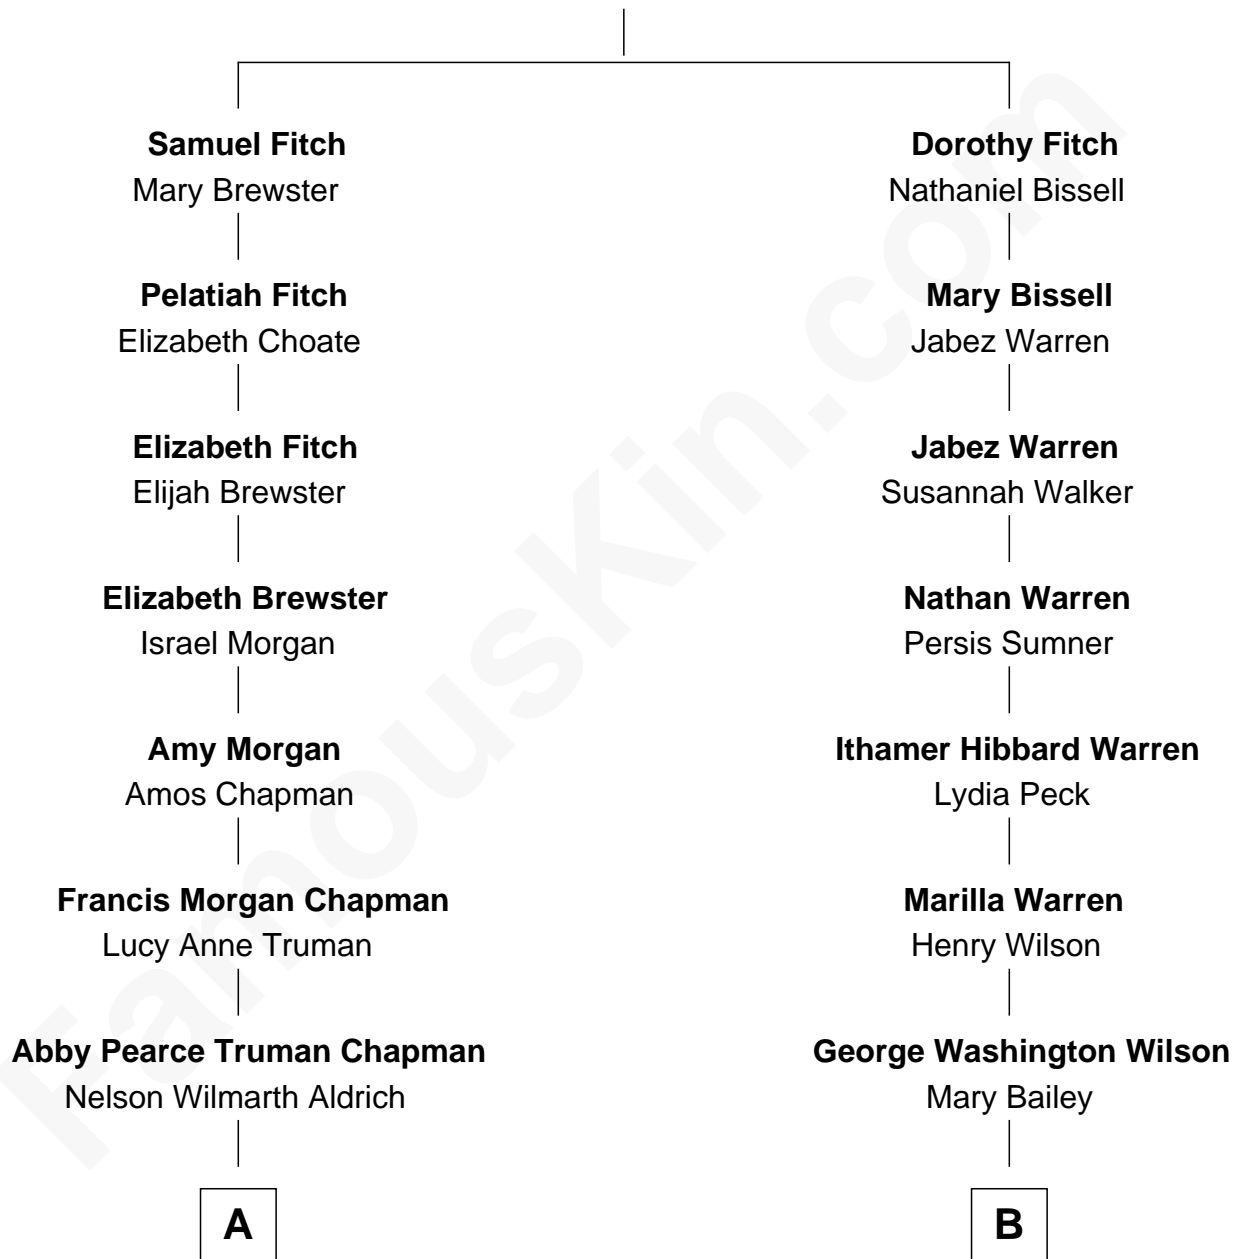

# FamousKin.com Relationship Chart of

**Nelson Rockefeller**

*41st U.S. Vice-President*

8th cousin 2 times removed of

**Brian Wilson**

*Co-Founder of The Beach Boys*

**Rev. James Fitch**

Abigail Whitfield

**A**

**Abby Greene Aldrich**  
John Davison Rockefeller

**Nelson Rockefeller**  
*41st U.S. Vice-President*

**B**

**William Henry Wilson**  
Alta Lenora Chitwood

**William Coral Wilson**  
Edith Sophia Sthole

**Murray Gage Wilson**  
Audree Neva Korthof

**Brian Wilson**  
*Co-Founder of The Beach Boys*