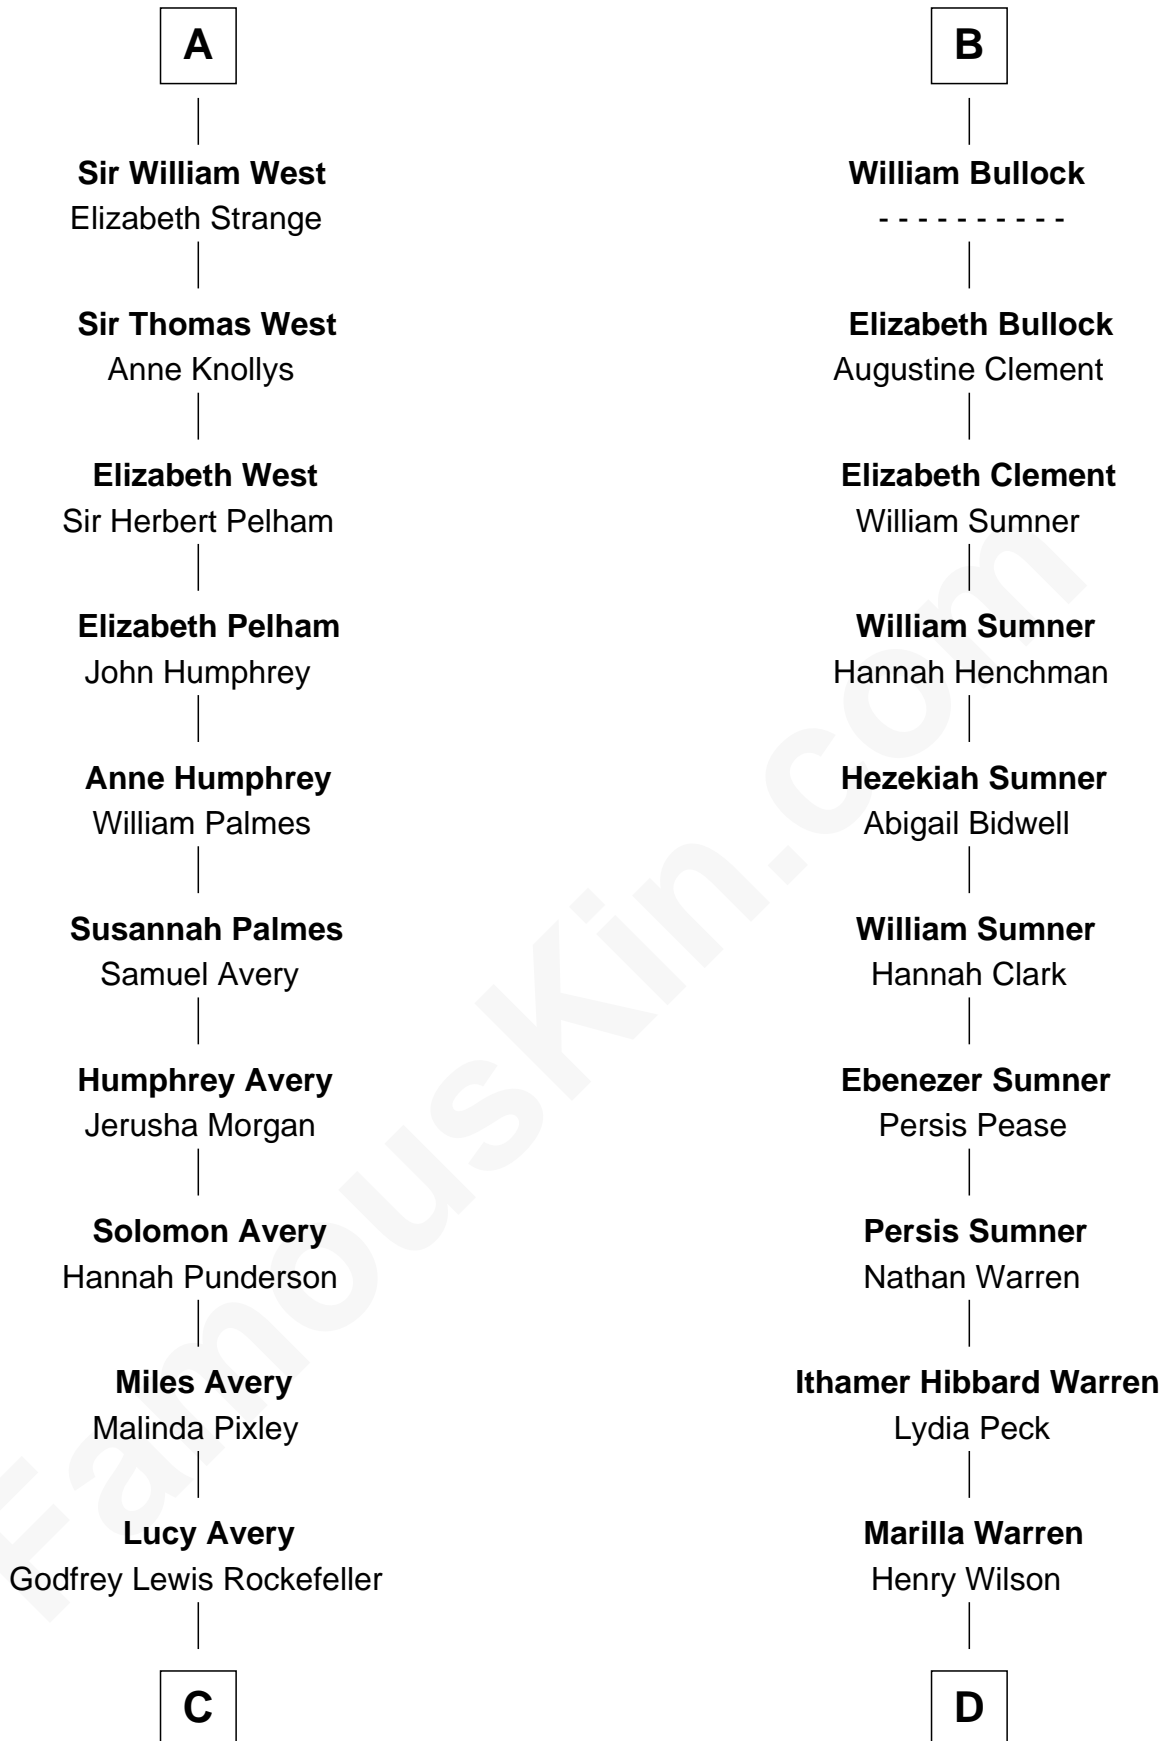

FamousKin.com Relationship Chart of

Nelson Rockefeller

41st U.S. Vice-President

20th cousin 1 time removed of

Dennis Wilson

Co-Founder of The Beach Boys

C

William Avery Rockefeller

Eliza Davison

John Davison Rockefeller

Laura Celestia Spelman

John Davison Rockefeller

Abby Greene Aldrich

Nelson Rockefeller

41st U.S. Vice-President

D

George Washington Wilson

Mary Bailey

William Henry Wilson

Alta Lenora Chitwood

William Coral Wilson

Edith Sophia Sthole

Murray Gage Wilson

Audree Neva Korthof