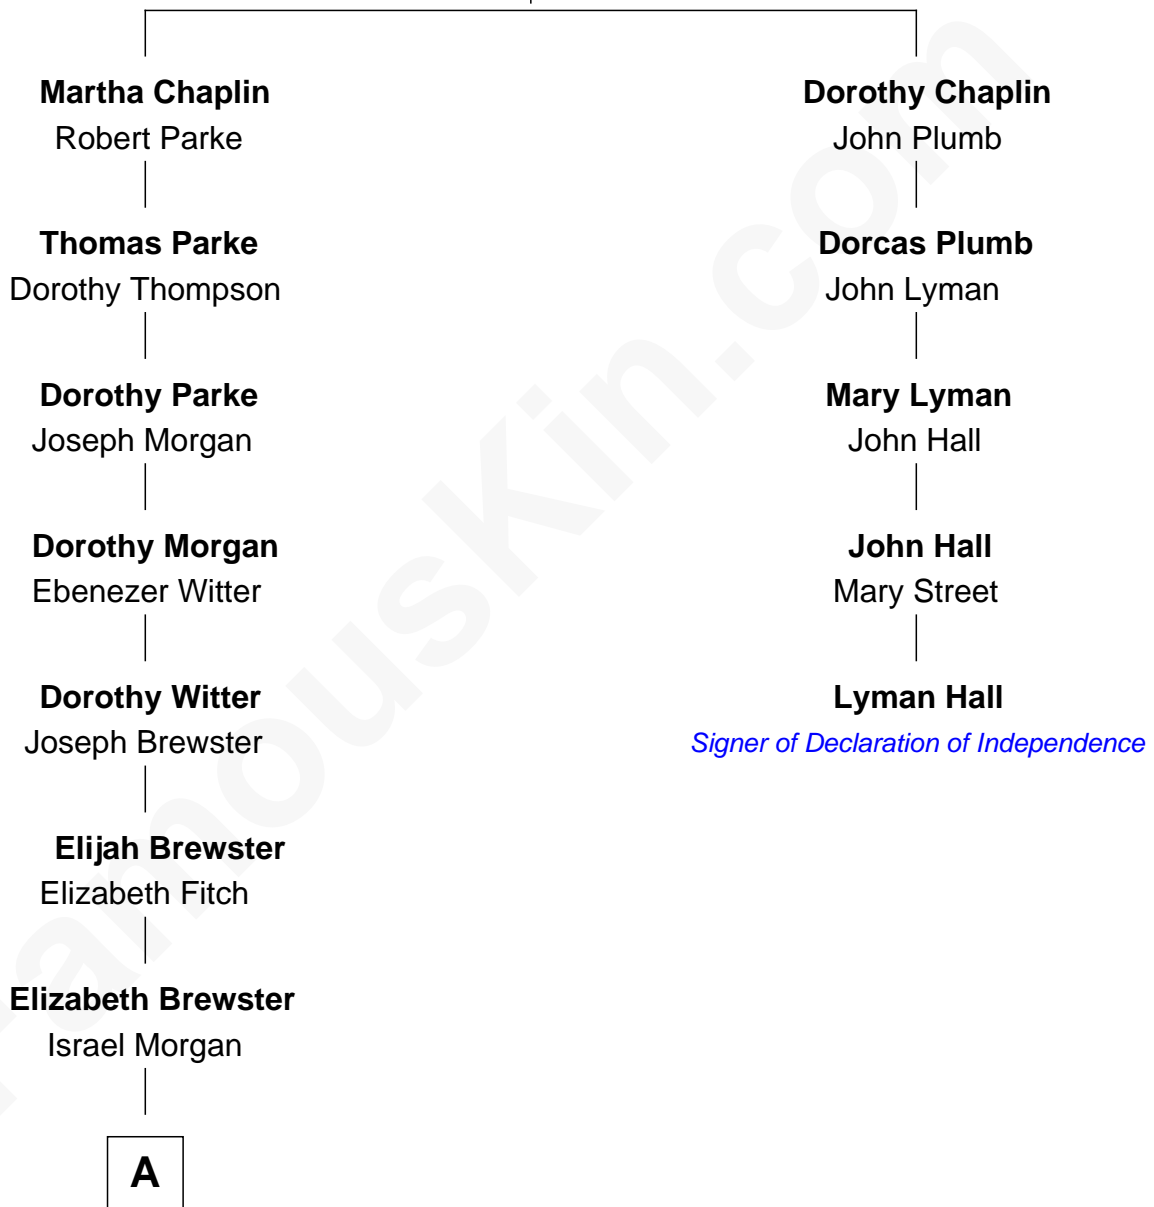

FamousKin.com Relationship Chart of

Nelson Rockefeller

41st U.S. Vice-President

4th cousin 7 times removed of

Lyman Hall

Signer of the Declaration of Independence

William Chaplin
Agnes Holborough

A

—
Amy Morgan
Amos Chapman

—
Francis Morgan Chapman
Lucy Anne Truman

—
Abby Pearce Truman Chapman
Nelson Wilmarth Aldrich

—
Abby Greene Aldrich
John Davison Rockefeller

—
Nelson Rockefeller
41st U.S. Vice-President