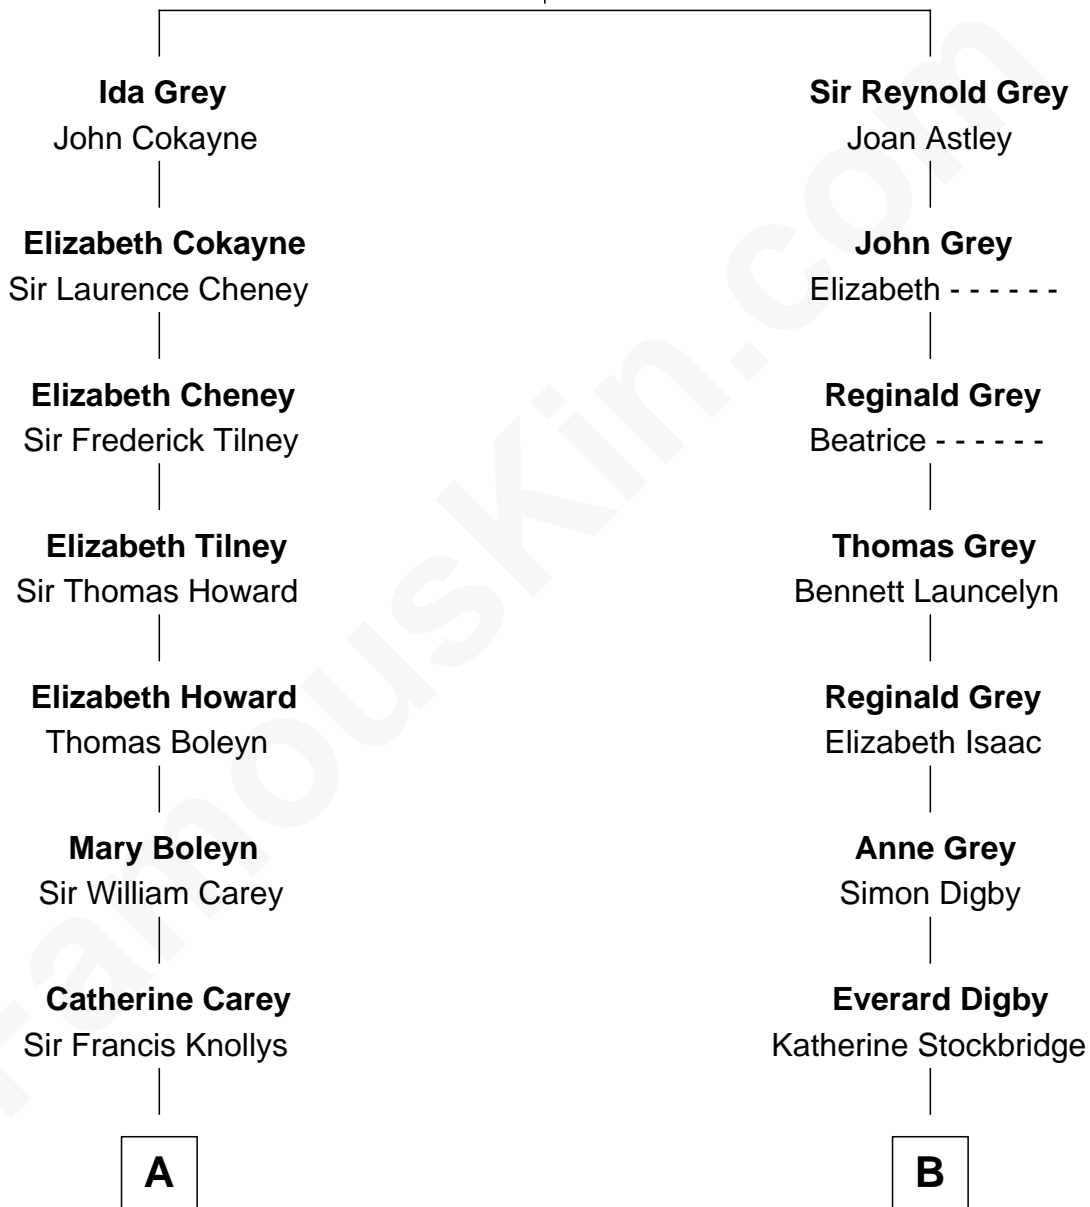

# FamousKin.com Relationship Chart of

**Nelson Rockefeller**

41st U.S. Vice-President

18th cousin 1 time removed of

**Sigourney Weaver**

Movie Actress

**Sir Reynold de Grey**

Eleanor le Strange

**C**

**John Davison Rockefeller**  
Laura Celestia Spelman

**John Davison Rockefeller**  
Abby Greene Aldrich

**Nelson Rockefeller**  
*41st U.S. Vice-President*

**D**

**Sylvester Laflin Weaver**  
Desiree Mary Lucy Hawkins

**Sigourney Weaver**  
*Movie Actress*

FamousKin.com