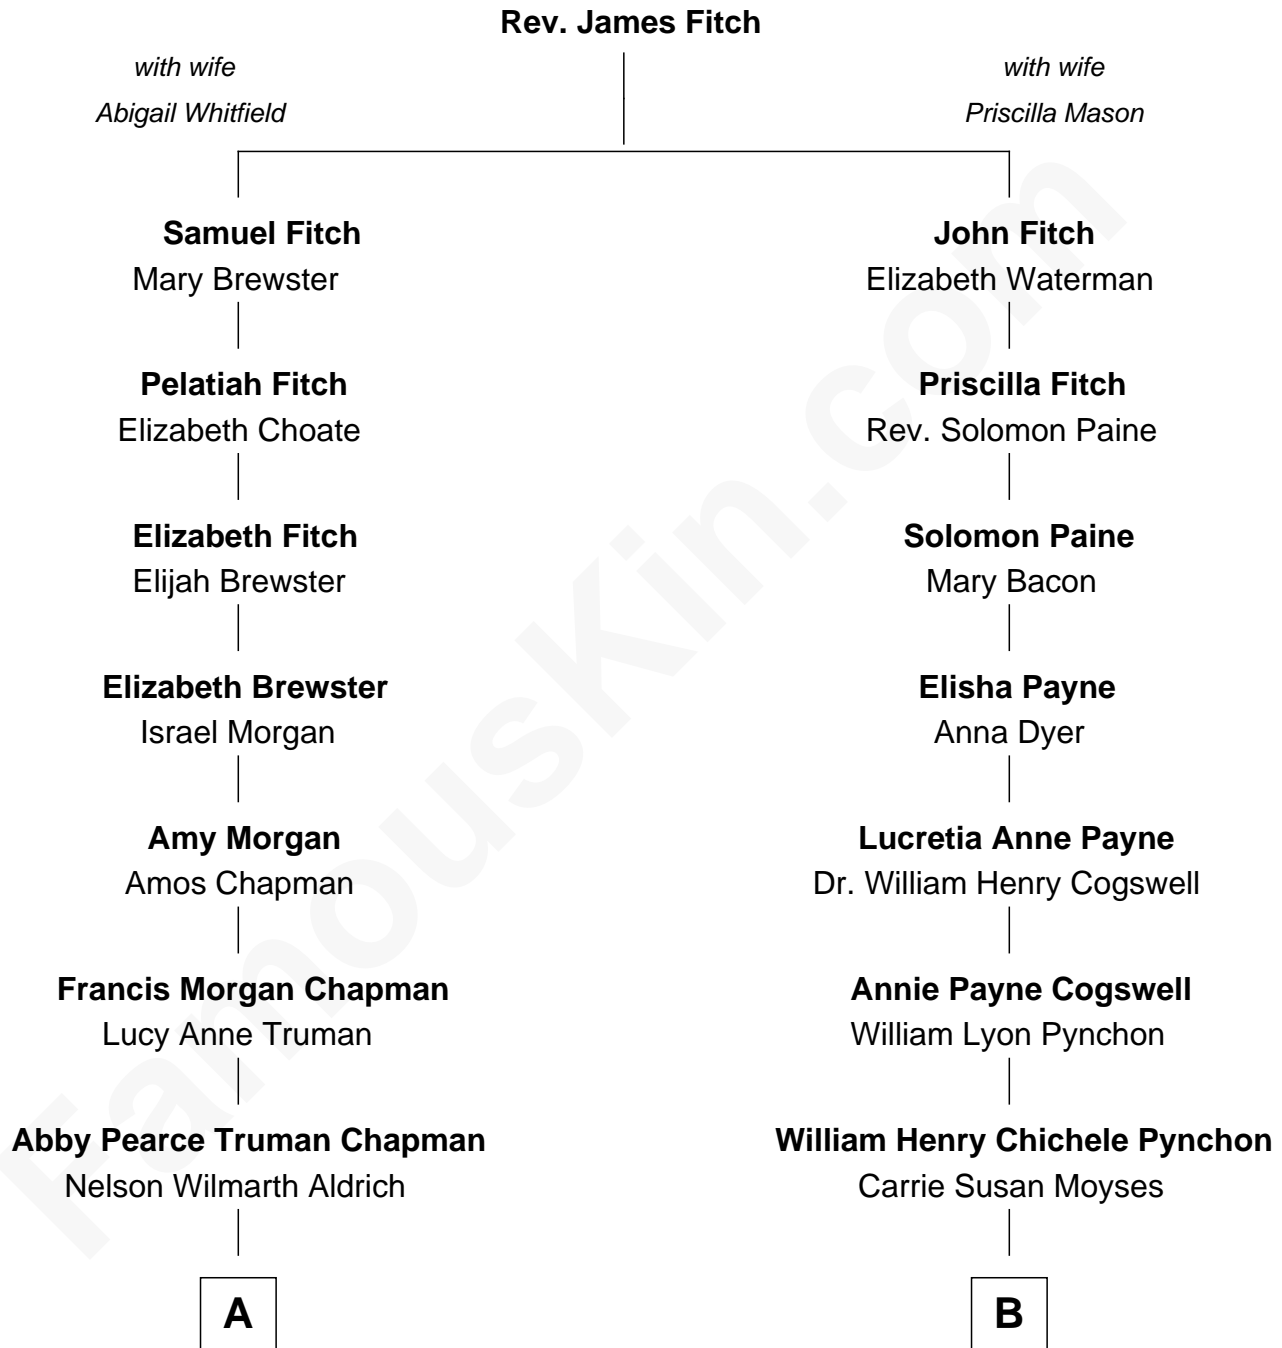

FamousKin.com Relationship Chart of

Nelson Rockefeller
41st U.S. Vice-President

8th cousin of

Thomas Pynchon
American Novelist

A

Abby Greene Aldrich
John Davison Rockefeller

Nelson Rockefeller
41st U.S. Vice-President

B

Thomas Ruggles Pynchon
Catherine Frances Bennett

Thomas Pynchon
Novelist

FamousKin.com