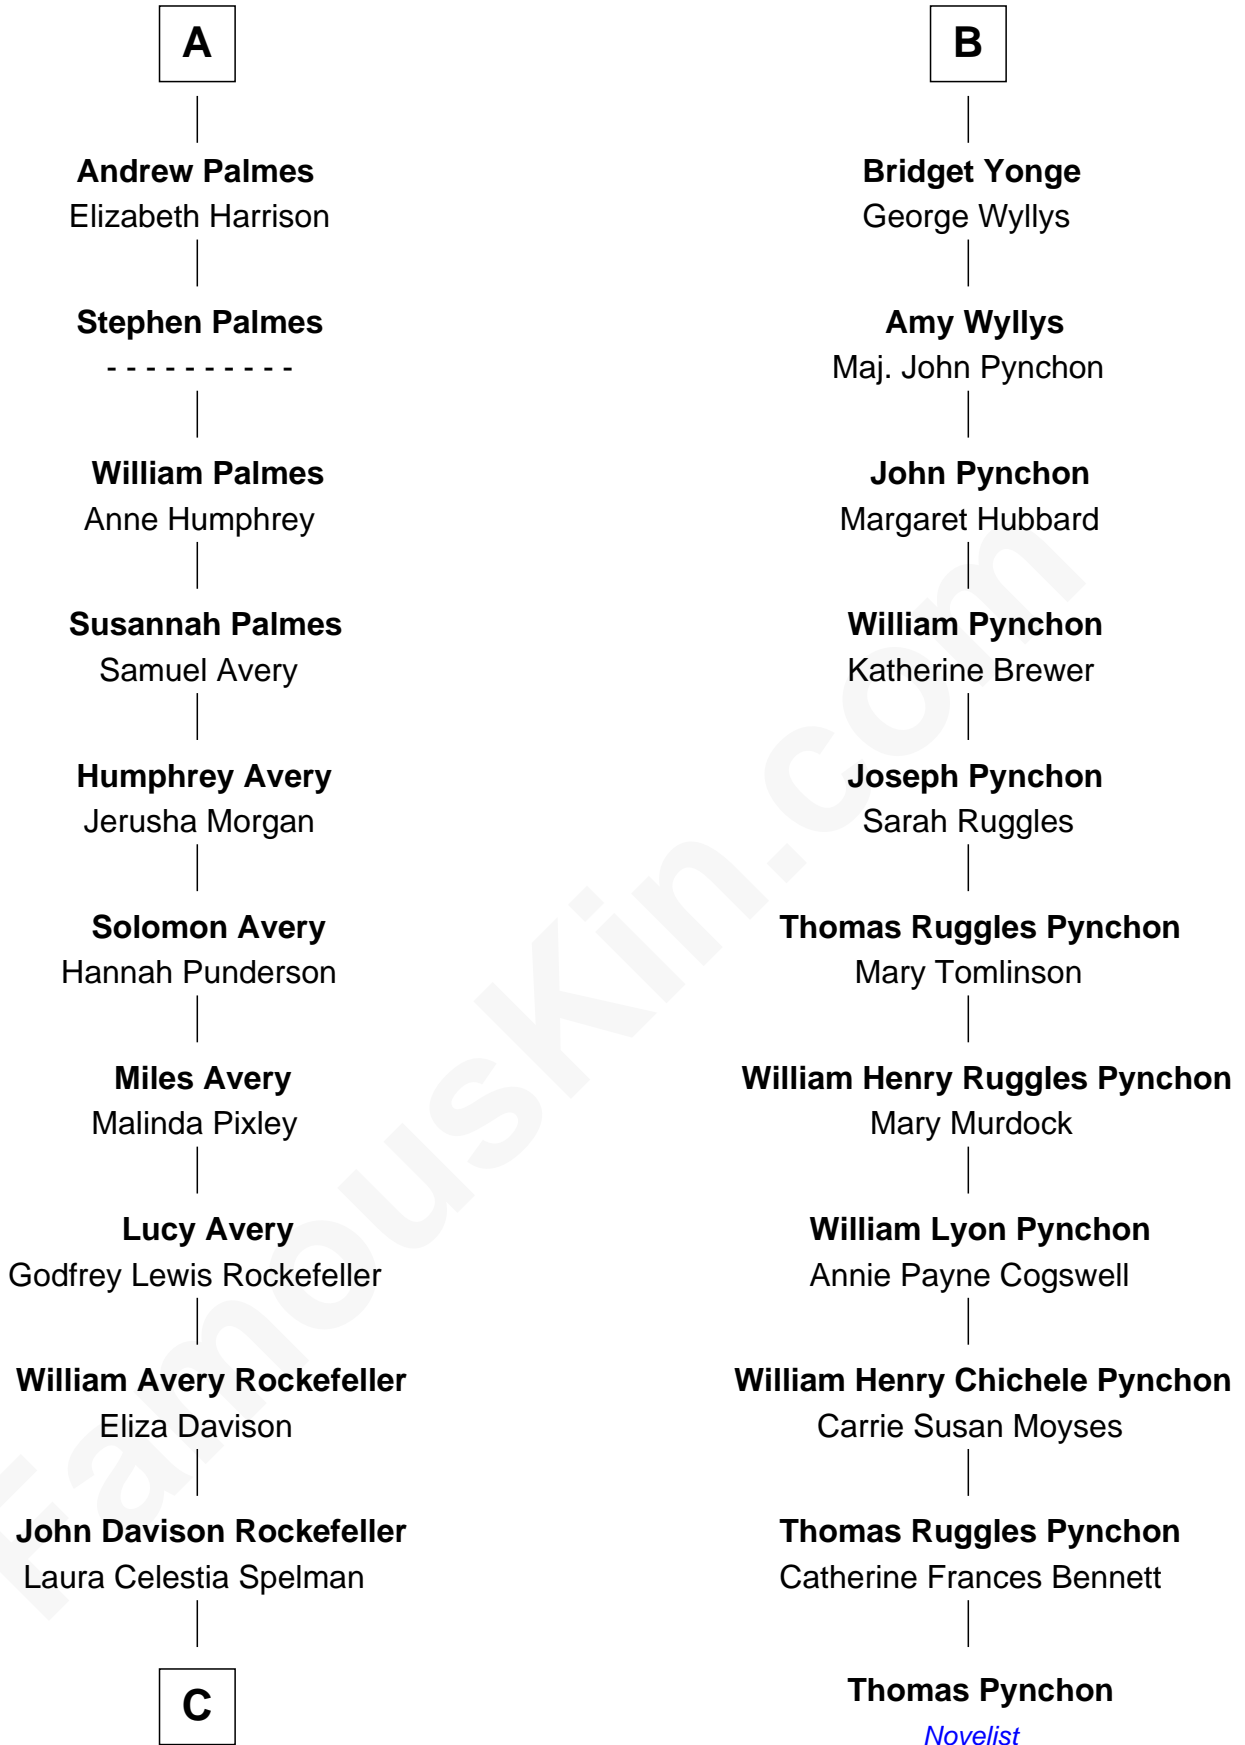

FamousKin.com Relationship Chart of

Nelson Rockefeller

41st U.S. Vice-President

17th cousin 1 time removed of

Thomas Pynchon

American Novelist

Sir Edmund Ferrers

Ellen Roche

Sir William Ferrers

Elizabeth Belknap

Anne Ferrers

Sir Walter Devereux

Elizabeth Devereux

Sir Richard Corbet

Sir Robert Corbet

Elizabeth Vernon

Sir Christopher Savage

Bridget Savage

Anthony Bonner

Mary Bonner

William Yonge

B

C

John Davison Rockefeller

Abby Greene Aldrich

Nelson Rockefeller

41st U.S. Vice-President

FamousKin.com