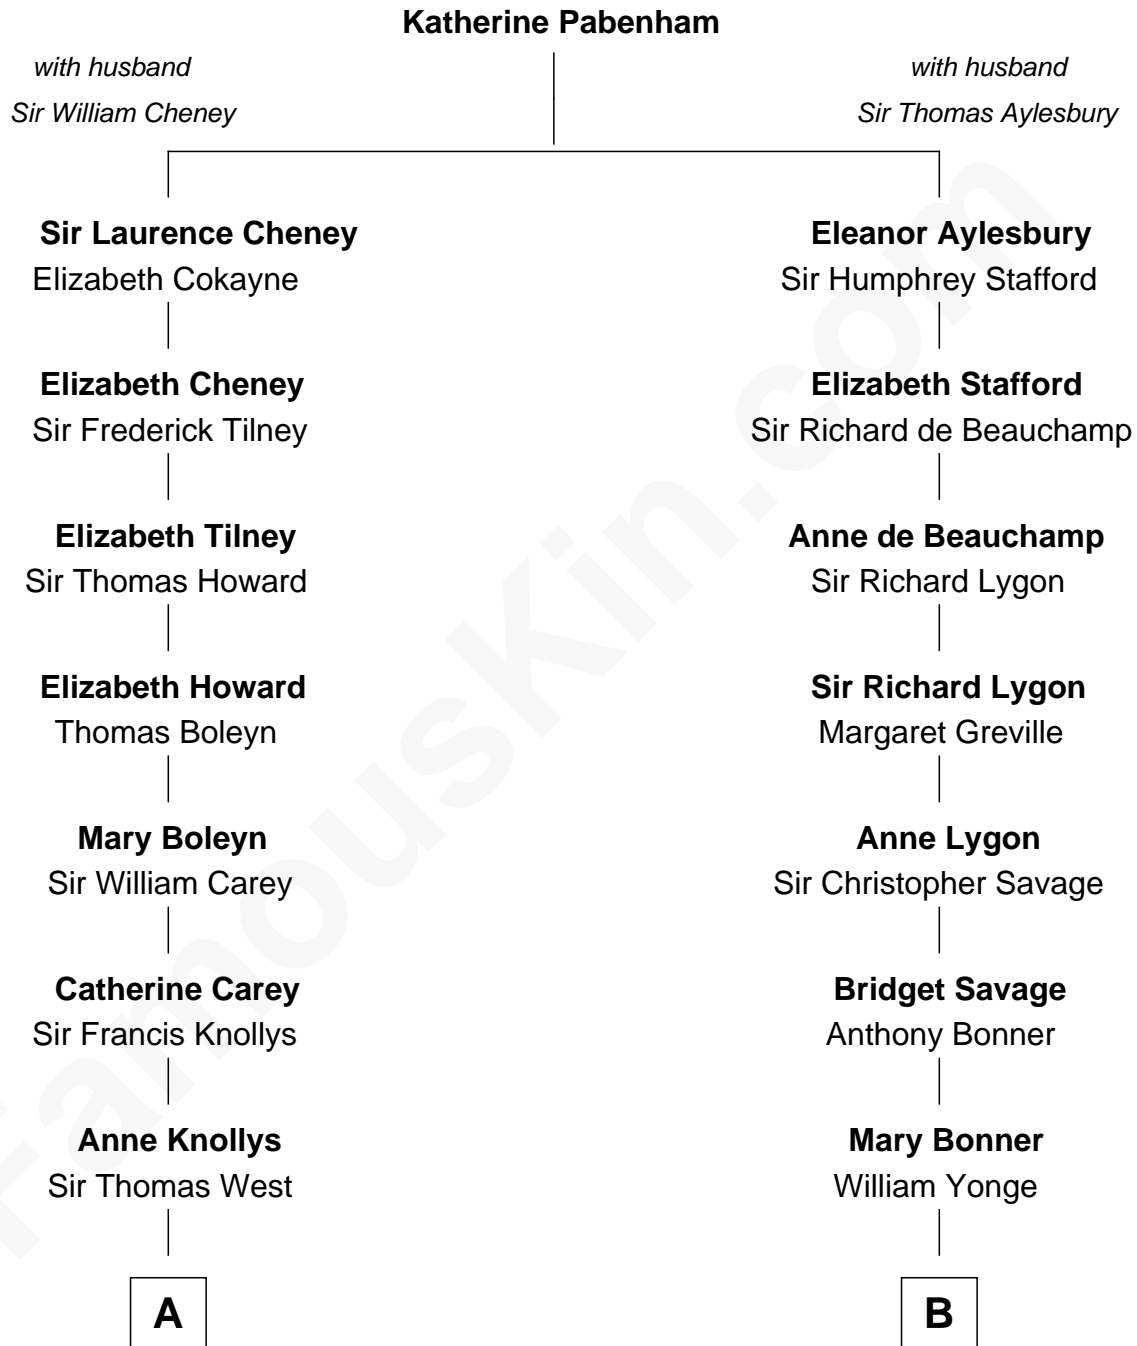

# FamousKin.com Relationship Chart of

**Nelson Rockefeller**  
41st U.S. Vice-President

17th cousin 1 time removed of

**Thomas Pynchon**  
American Novelist

**C**

—  
**John Davison Rockefeller**

Abby Greene Aldrich

—  
**Nelson Rockefeller**

*41st U.S. Vice-President*

FamousKin.com