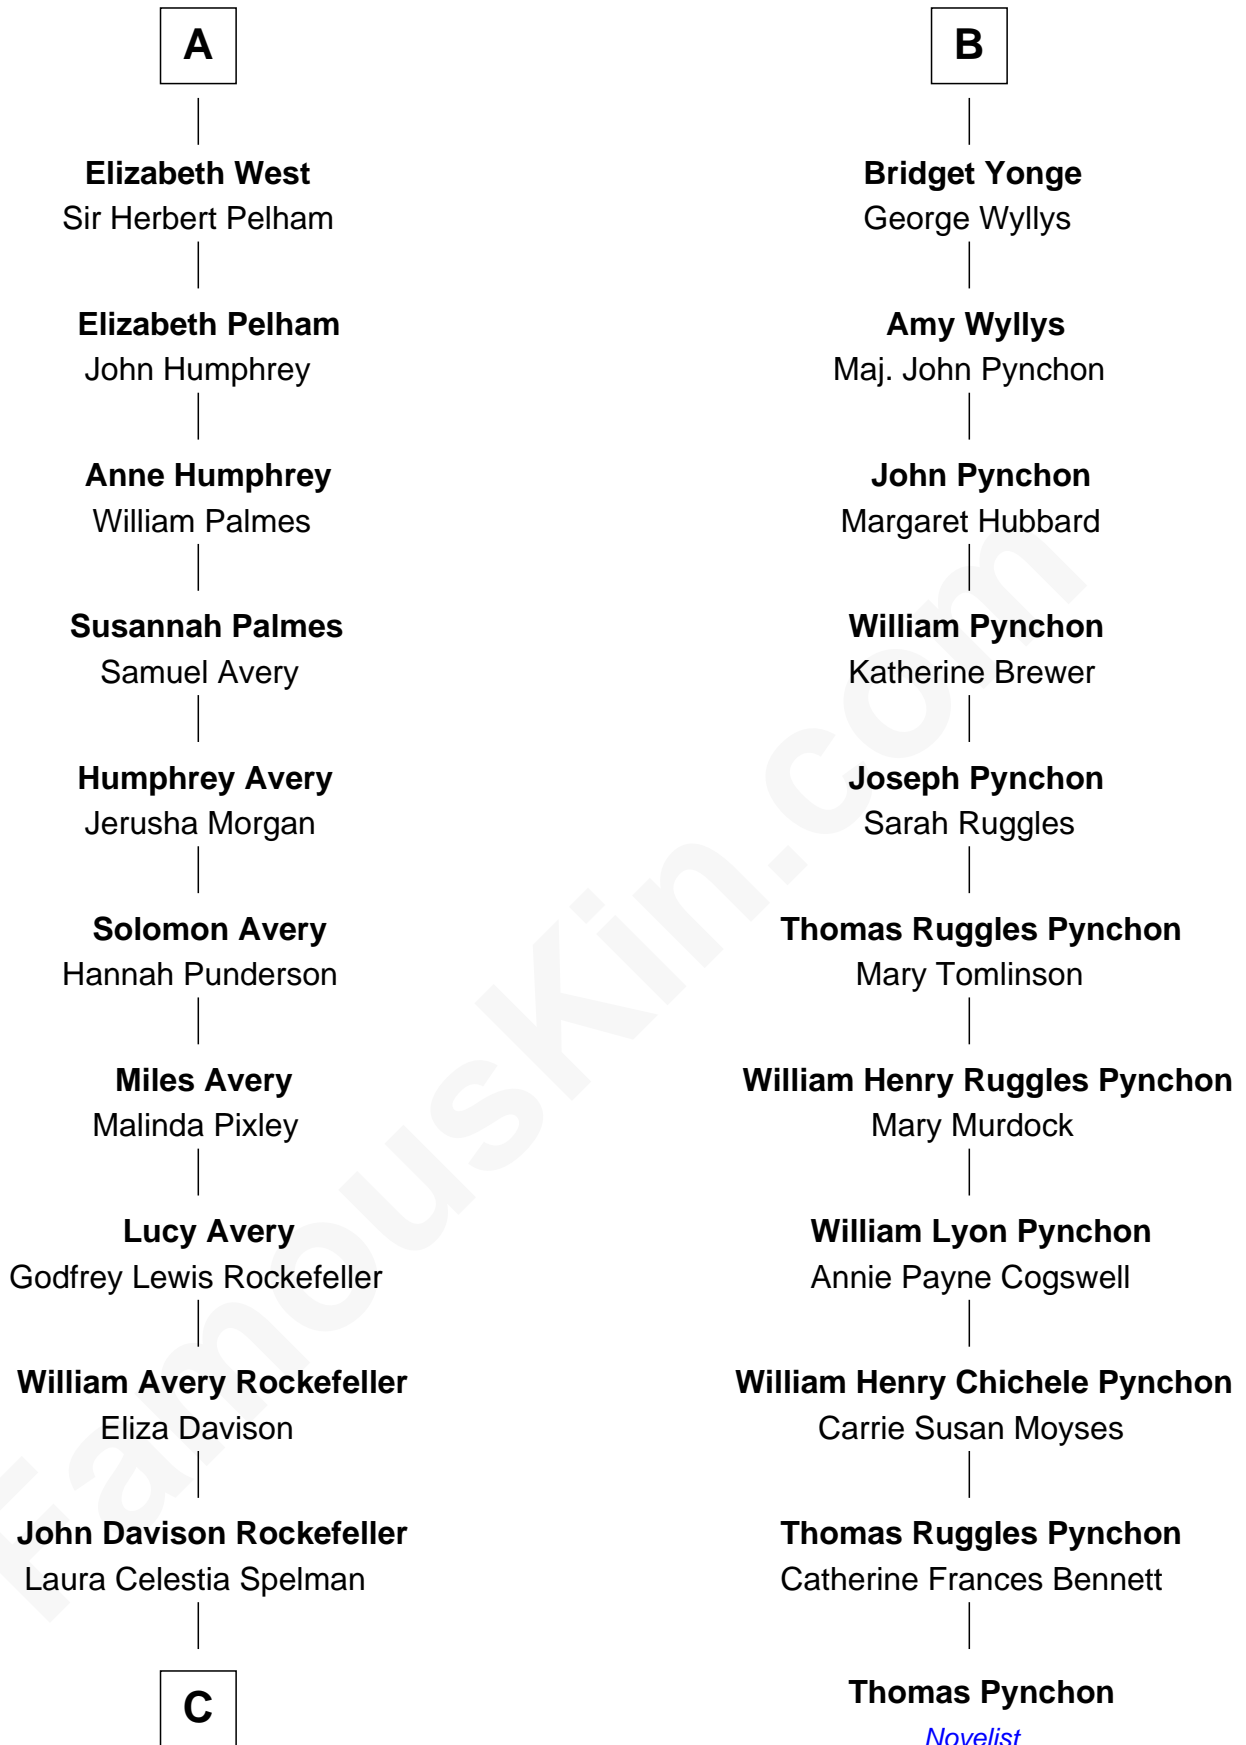

# FamousKin.com Relationship Chart of

**Nelson Rockefeller**  
41st U.S. Vice-President

17th cousin 1 time removed of

**Thomas Pynchon**  
American Novelist

**C**

—  
**John Davison Rockefeller**

Abby Greene Aldrich

—  
**Nelson Rockefeller**

*41st U.S. Vice-President*

FamousKin.com