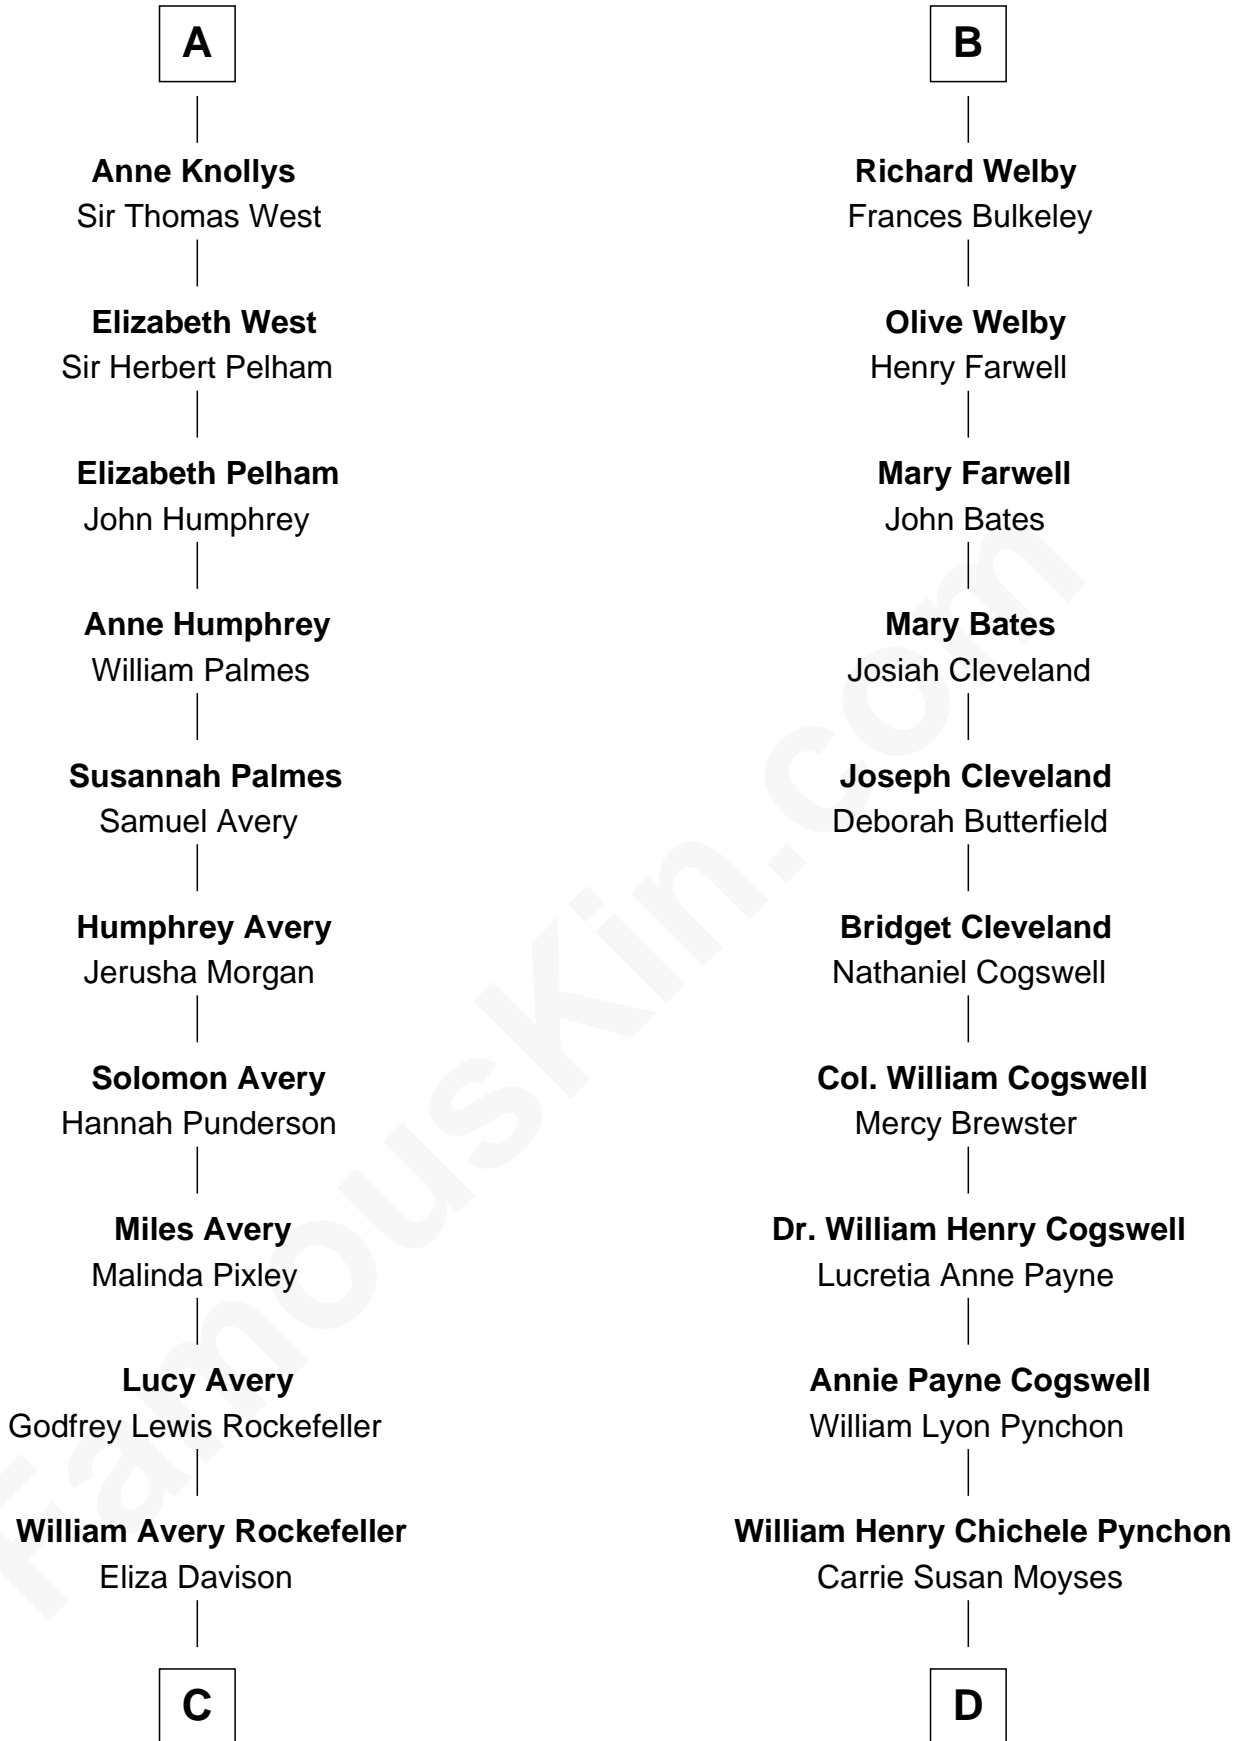

FamousKin.com Relationship Chart of

Nelson Rockefeller

41st U.S. Vice-President

18th cousin 1 time removed of

Thomas Pynchon

American Novelist

Sir Reynold de Grey

Eleanor le Strange

C

John Davison Rockefeller
Laura Celestia Spelman

John Davison Rockefeller
Abby Greene Aldrich

Nelson Rockefeller
41st U.S. Vice-President

D

Thomas Ruggles Pynchon
Catherine Frances Bennett

Thomas Pynchon
Novelist