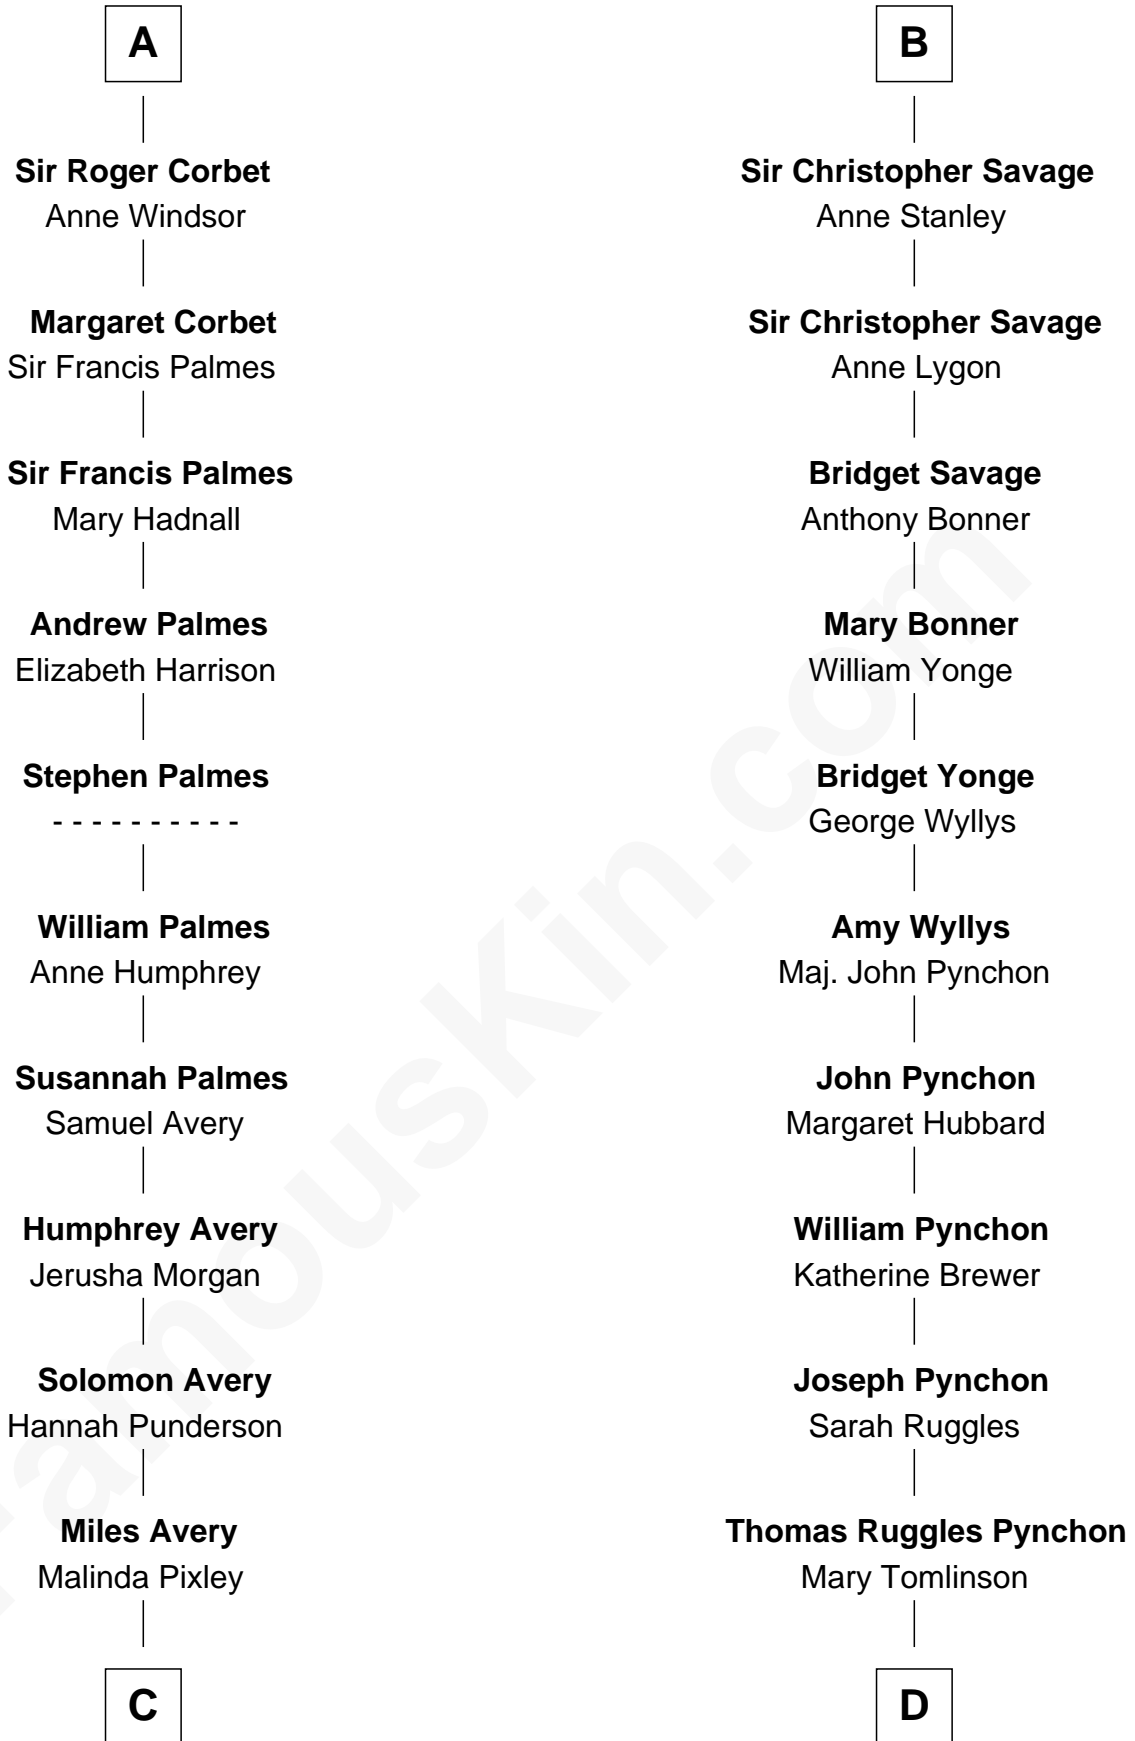

# FamousKin.com Relationship Chart of

**Nelson Rockefeller**  
41st U.S. Vice-President

21st cousin of

**Thomas Pynchon**  
American Novelist

**William de Beauchamp**  
Maud FitzJohn

**C**

**Lucy Avery**  
Godfrey Lewis Rockefeller

**William Avery Rockefeller**  
Eliza Davison

**John Davison Rockefeller**  
Laura Celestia Spelman

**John Davison Rockefeller**  
Abby Greene Aldrich

**Nelson Rockefeller**  
*41st U.S. Vice-President*

**D**

**William Henry Ruggles Pynchon**  
Mary Murdock

**William Lyon Pynchon**  
Annie Payne Cogswell

**William Henry Chichele Pynchon**  
Carrie Susan Moyses

**Thomas Ruggles Pynchon**  
Catherine Frances Bennett

**Thomas Pynchon**  
*Novelist*