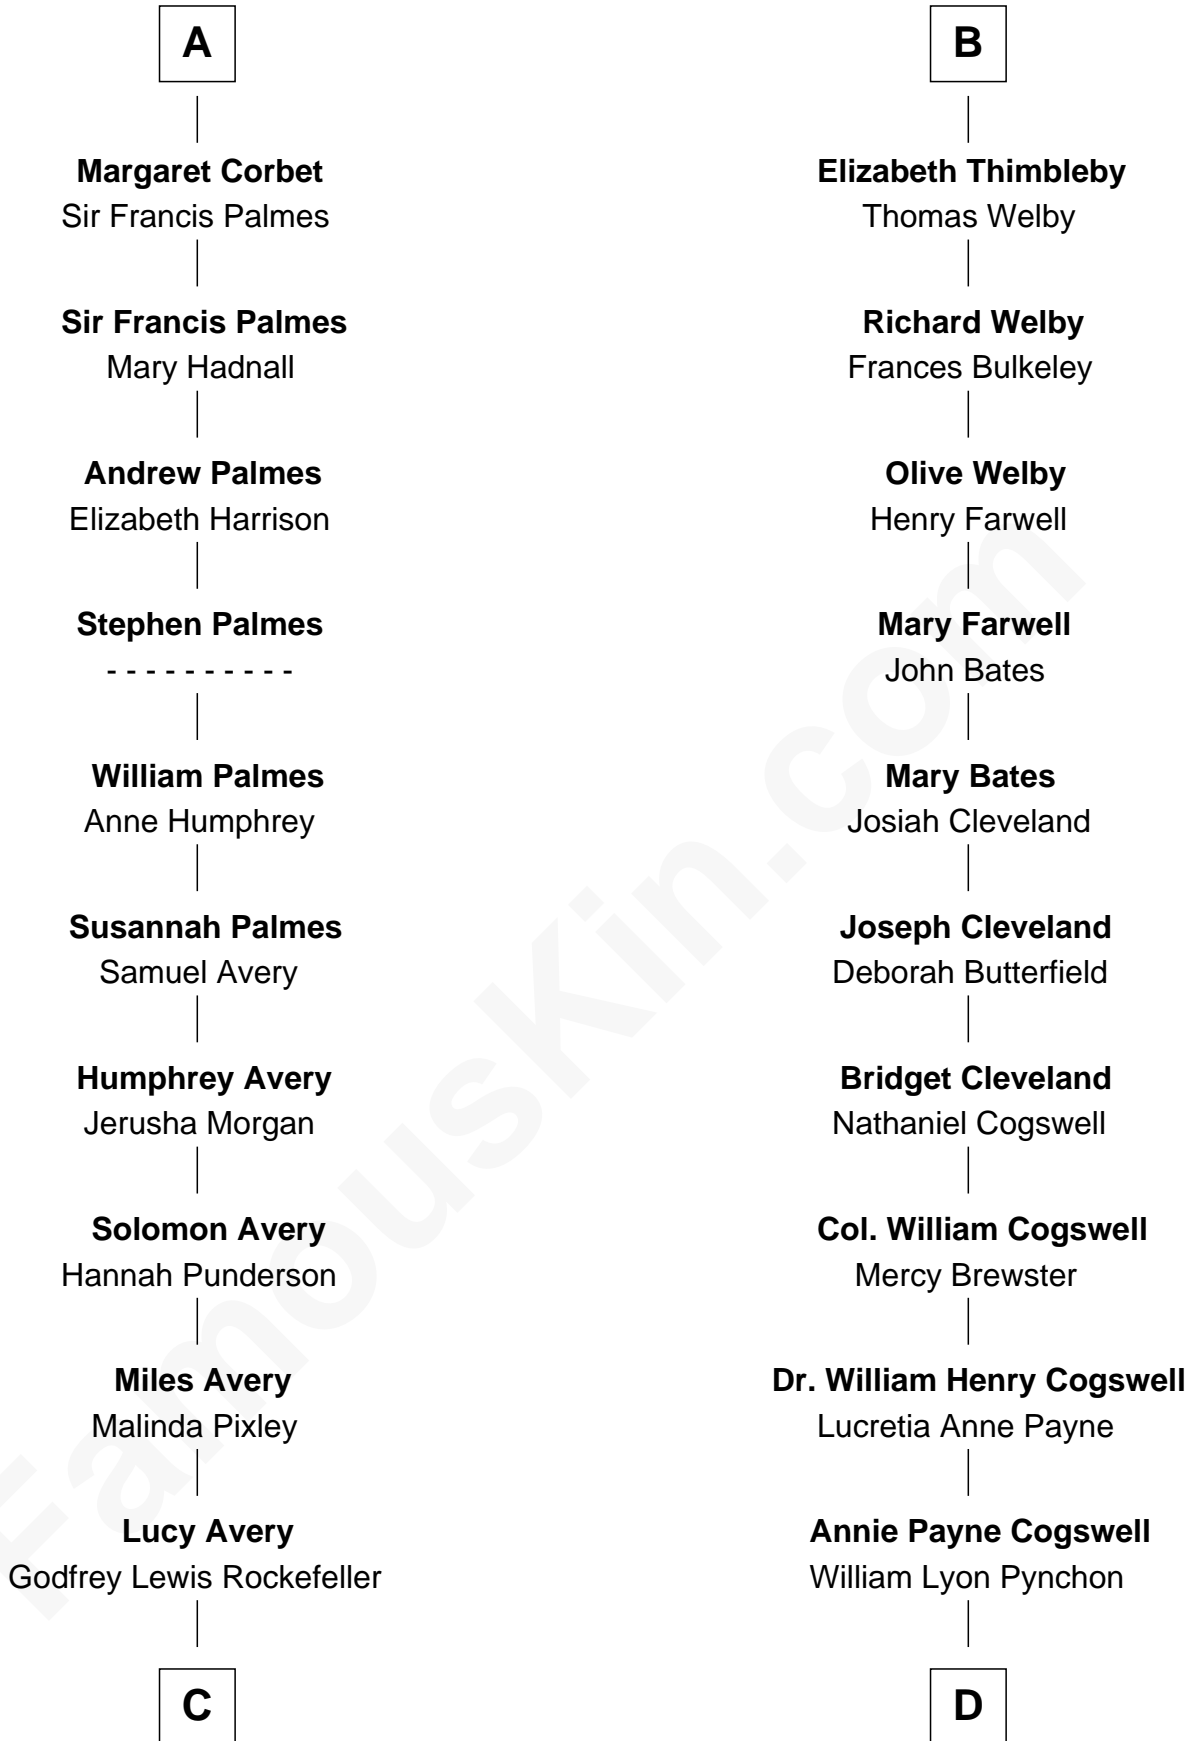

# FamousKin.com Relationship Chart of

**Nelson Rockefeller**

*41st U.S. Vice-President*

19th cousin 1 time removed of

**Thomas Pynchon**

*American Novelist*

**Sir William de Ros**  
Margery de Badlesmere

**C**

**William Avery Rockefeller**

Eliza Davison

**John Davison Rockefeller**

Laura Celestia Spelman

**John Davison Rockefeller**

Abby Greene Aldrich

**Nelson Rockefeller**

*41st U.S. Vice-President*

**D**

**William Henry Chichele Pynchon**

Carrie Susan Moyses

**Thomas Ruggles Pynchon**

Catherine Frances Bennett

**Thomas Pynchon**

*Novelist*

FamousKin.com