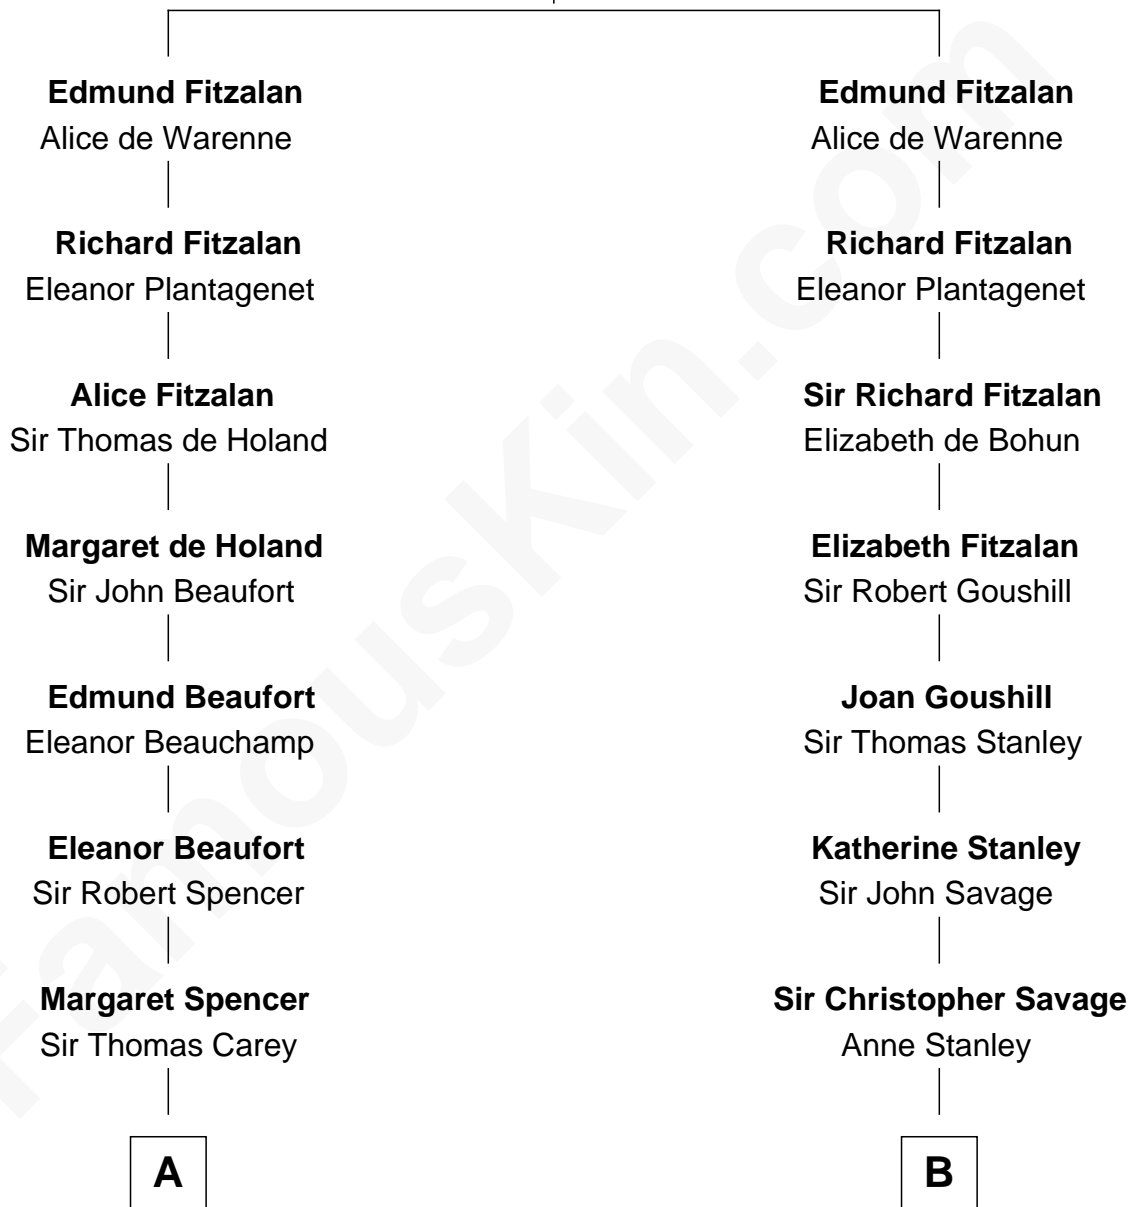

FamousKin.com Relationship Chart of

Nelson Rockefeller
41st U.S. Vice-President

20th cousin 1 time removed of

Thomas Pynchon
American Novelist

Richard Fitzalan
Alice de Saluzzo

C

Lucy Avery
Godfrey Lewis Rockefeller

William Avery Rockefeller
Eliza Davison

John Davison Rockefeller
Laura Celestia Spelman

John Davison Rockefeller
Abby Greene Aldrich

Nelson Rockefeller
41st U.S. Vice-President

D

William Lyon Pynchon
Annie Payne Cogswell