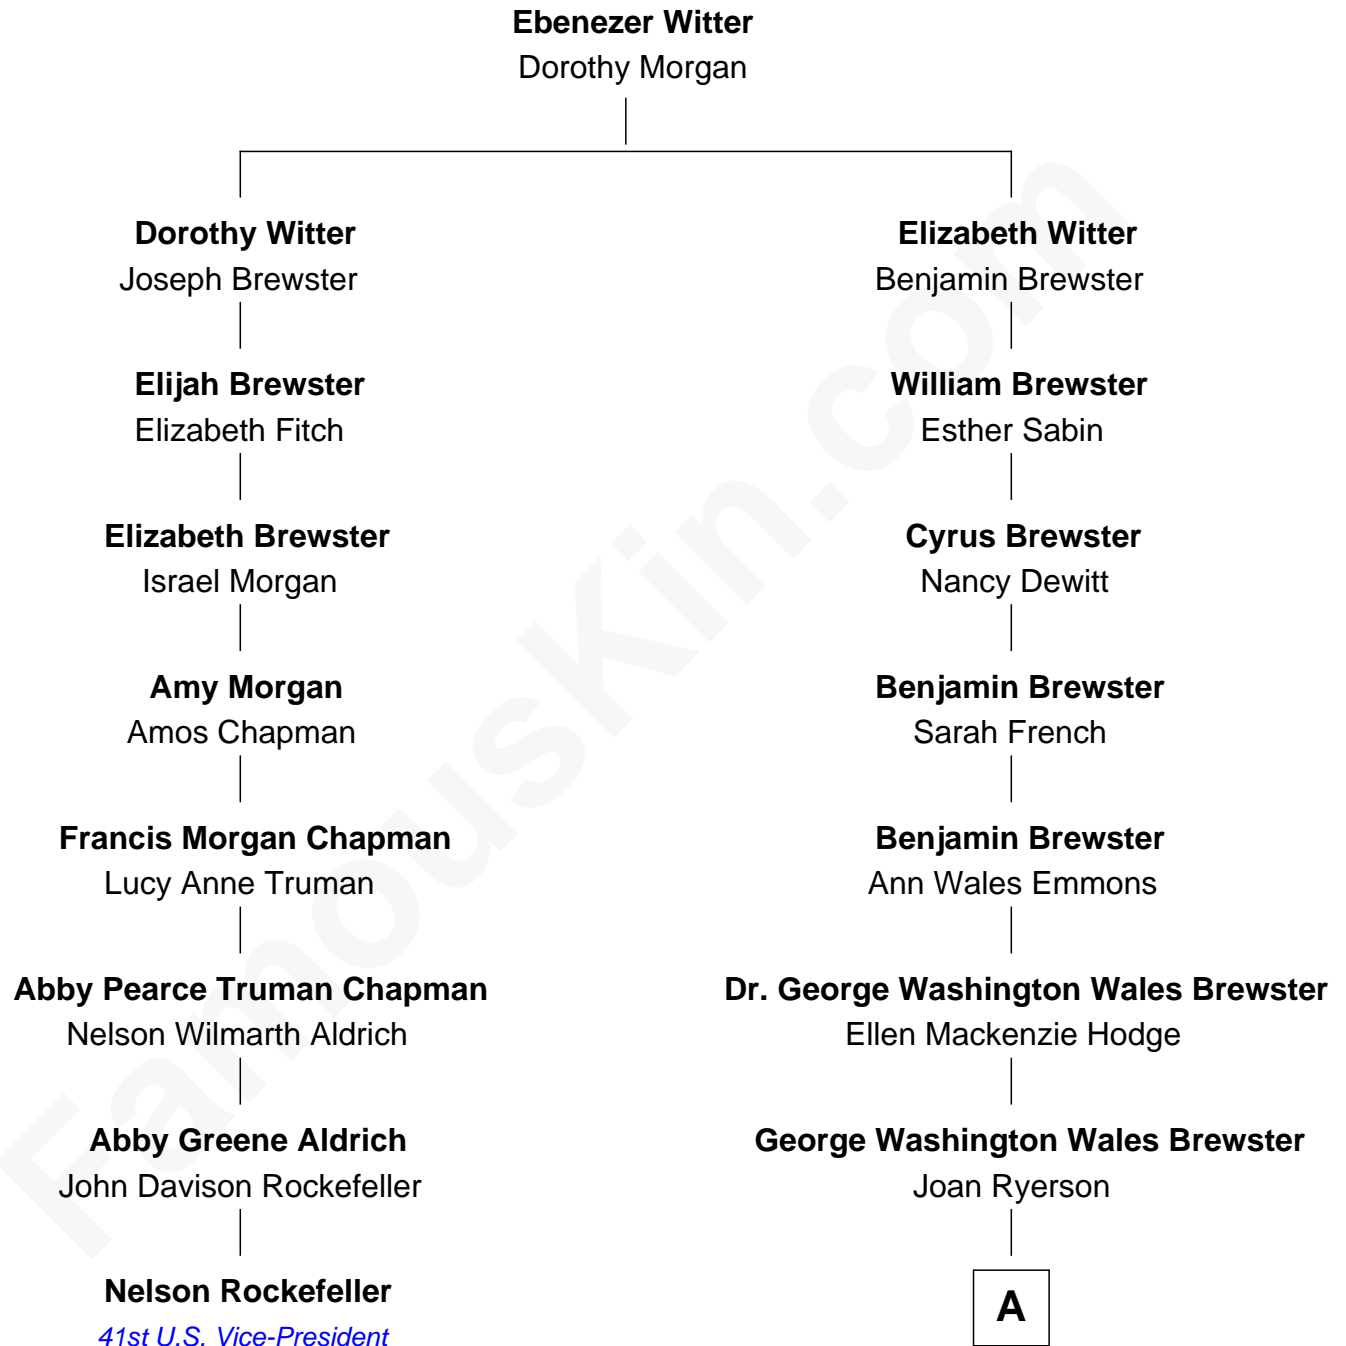

FamousKin.com Relationship Chart of

Nelson Rockefeller
41st U.S. Vice-President

7th cousin 1 time removed of

Paget Brewster
TV Actress

A

Galen Brewster
Hathaway Tew

Paget Brewster
TV Actress

FamousKin.com