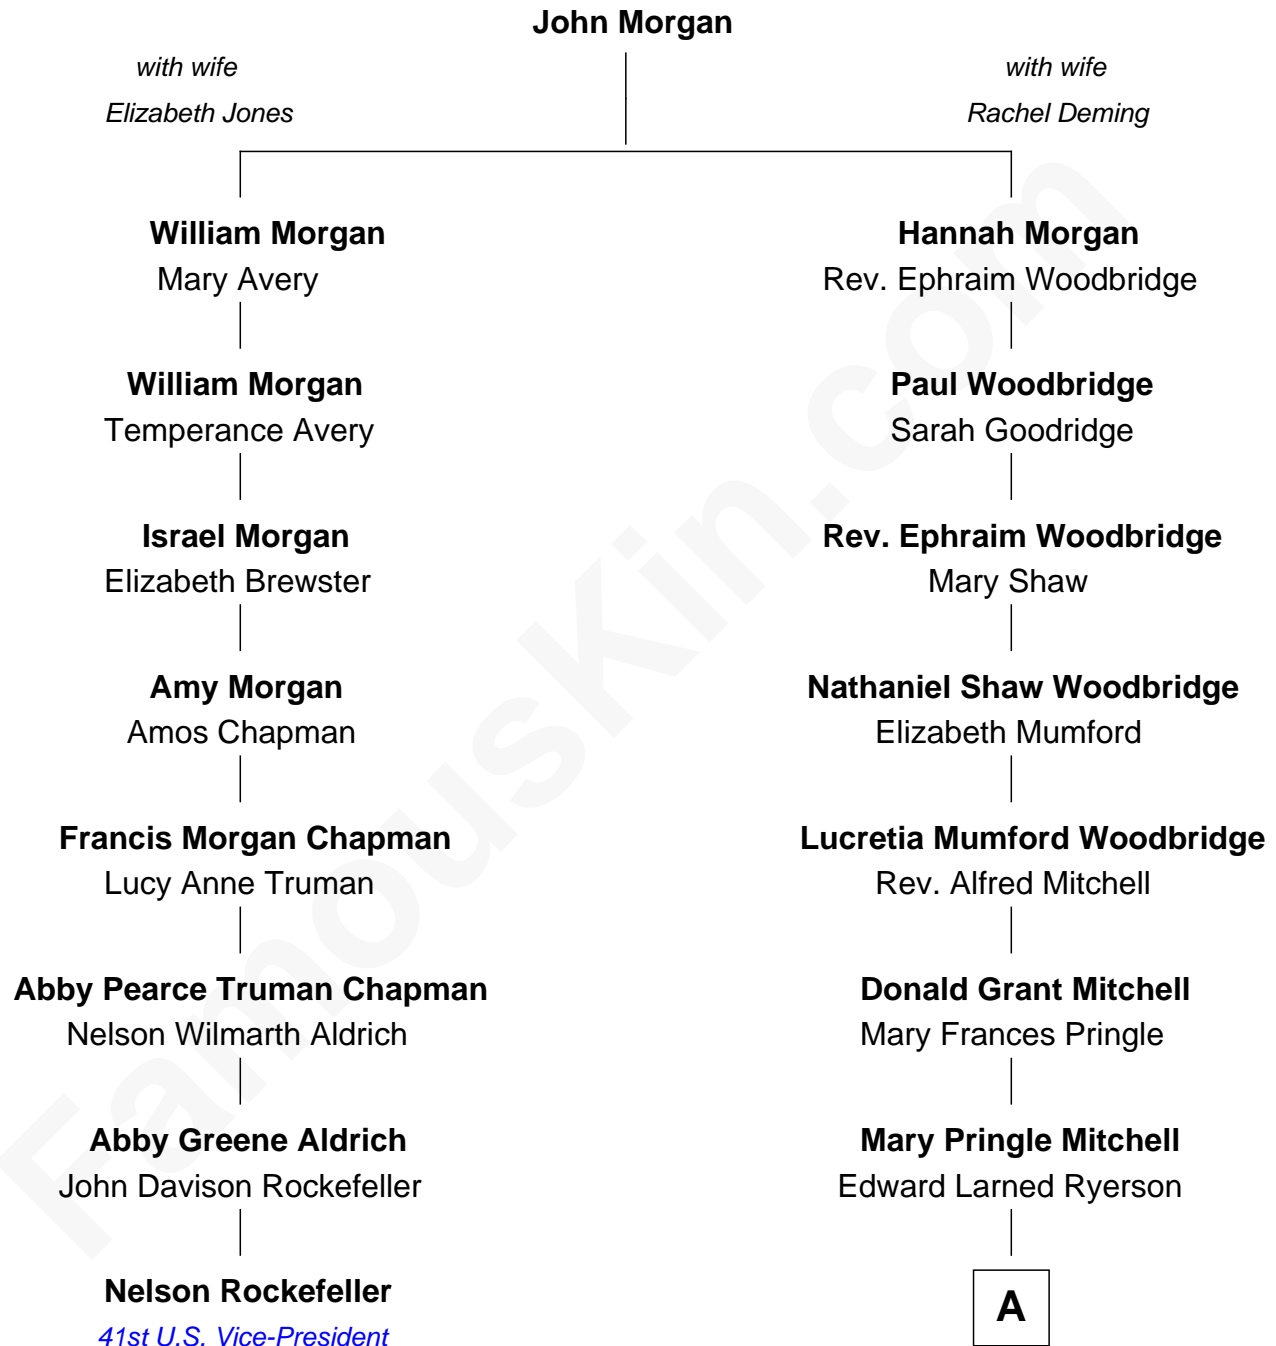

FamousKin.com Relationship Chart of

Nelson Rockefeller
41st U.S. Vice-President

7th cousin 3 times removed of

Paget Brewster
TV Actress

A

Donald Mitchell Ryerson

Isabelle McGenniss

Joan Ryerson

George Washington Wales Brewster

Galen Brewster

Hathaway Tew

Paget Brewster

TV Actress