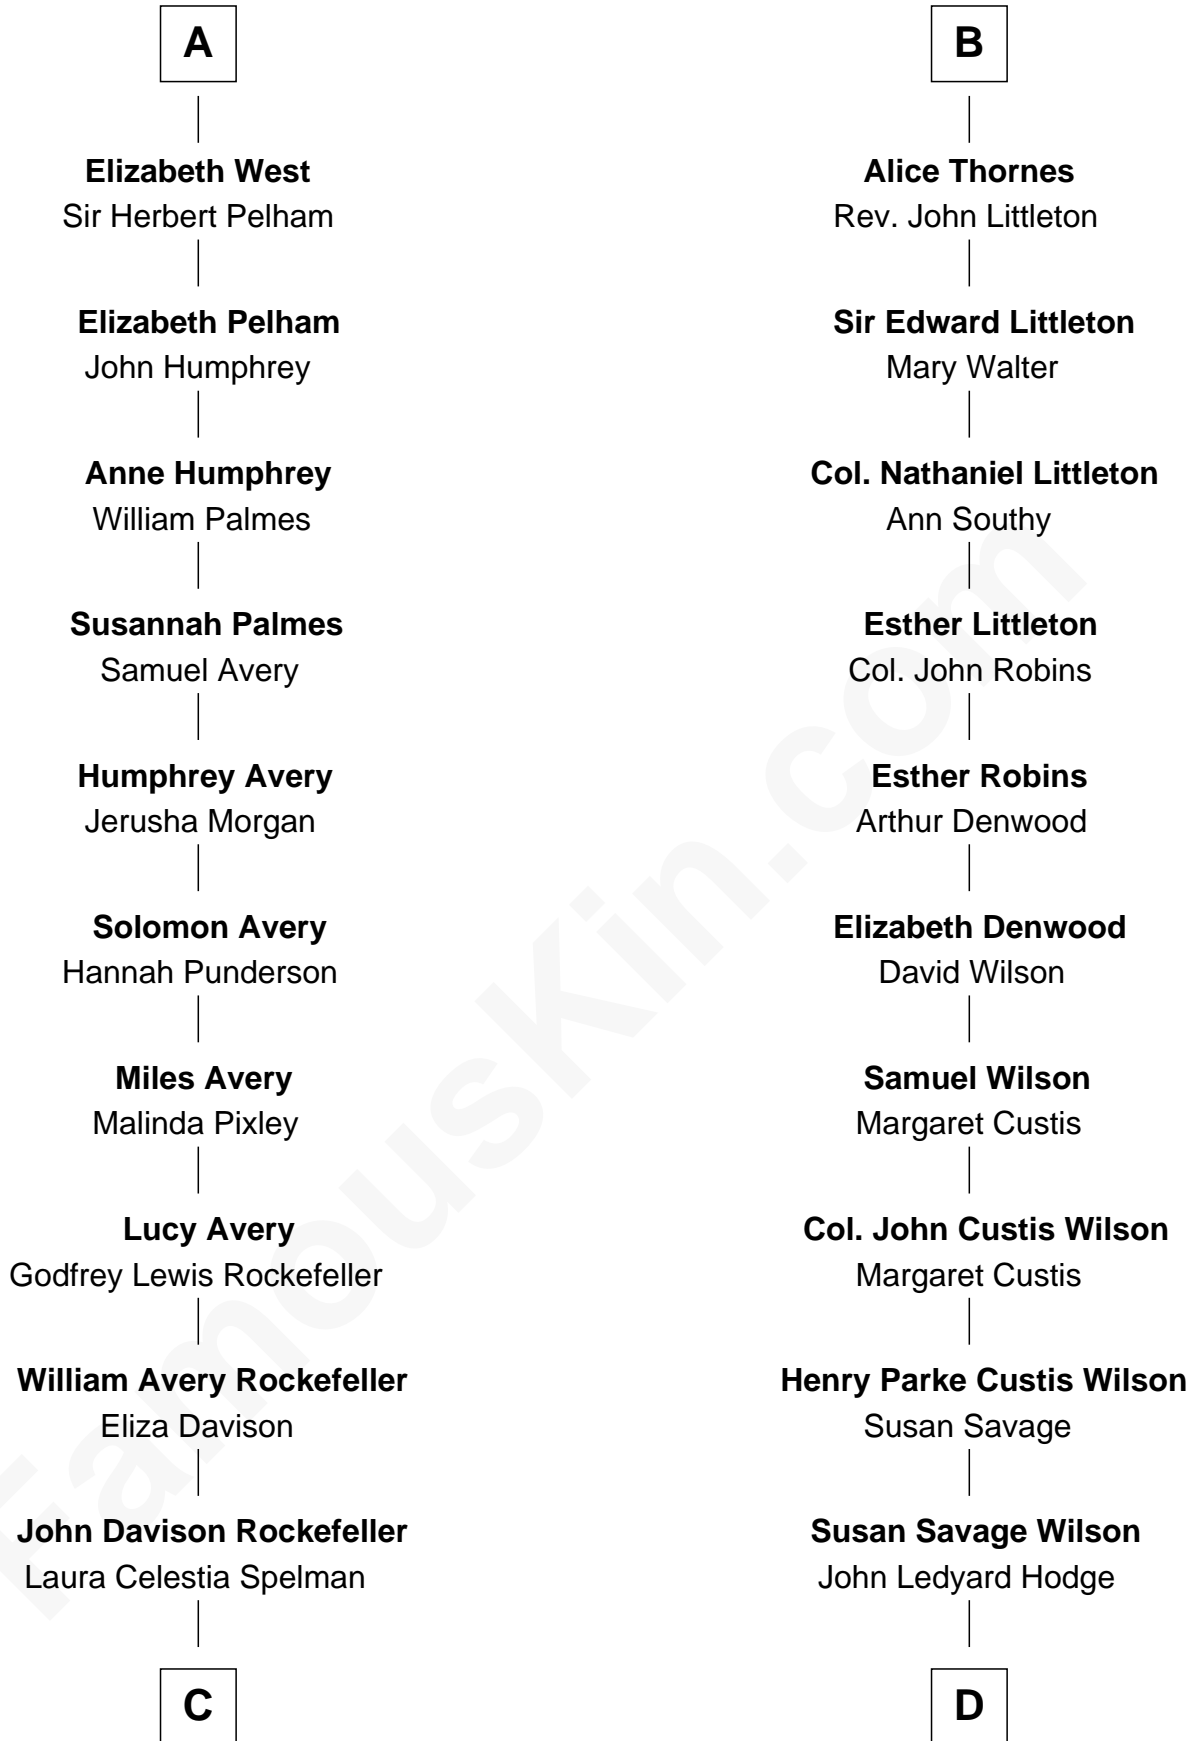

**FamousKin.com**  
**Relationship Chart of**  
**Nelson Rockefeller**  
*41st U.S. Vice-President*

18th cousin 2 times removed of

**Paget Brewster**  
*TV Actress*

**C**

**John Davison Rockefeller**

Abby Greene Aldrich

**Nelson Rockefeller**

*41st U.S. Vice-President*

**D**

**Ellen Mackenzie Hodge**

Dr. George Washington Wales Brewster

**George Washington Wales Brewster**

Joan Ryerson

**Galen Brewster**

Hathaway Tew

**Paget Brewster**

*TV Actress*