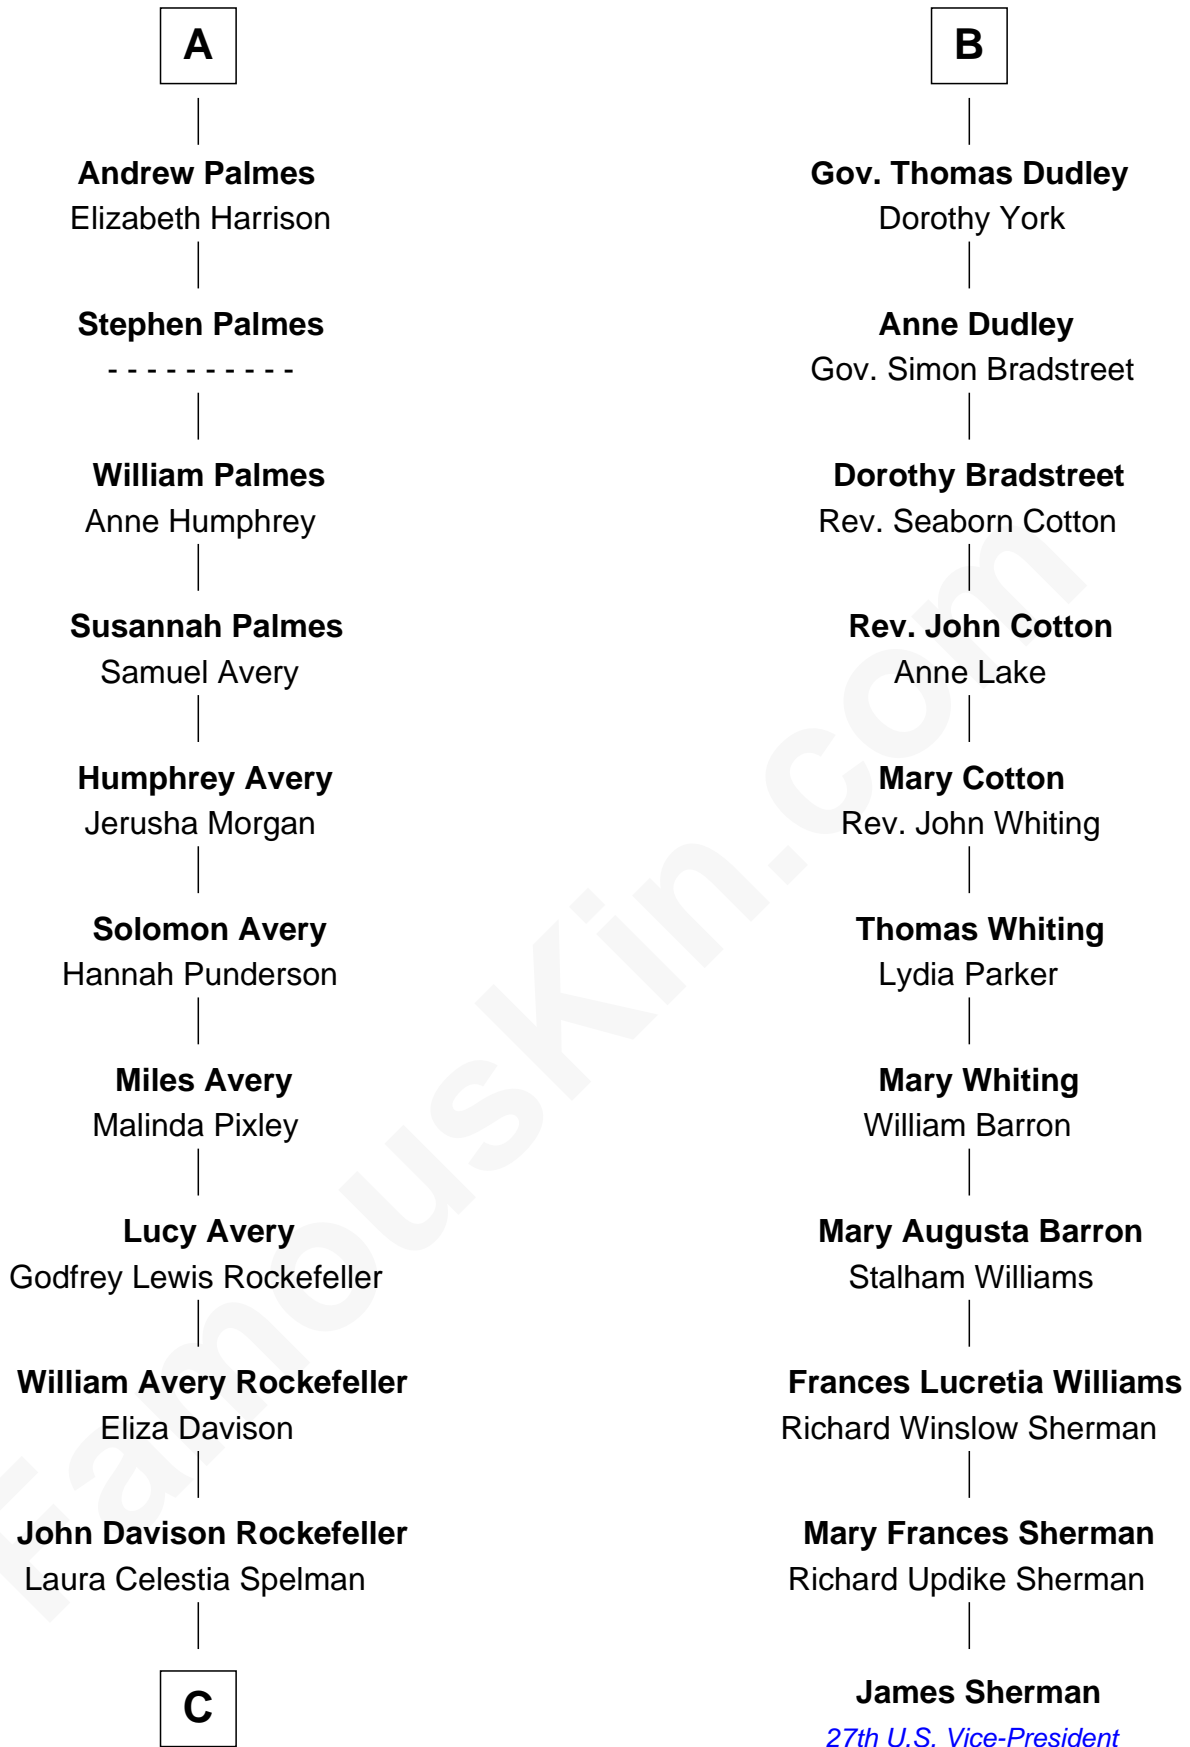

# FamousKin.com Relationship Chart of

**Nelson Rockefeller**  
41st U.S. Vice-President

17th cousin 1 time removed of

**James Sherman**  
27th U.S. Vice-President

**Sir Walter Blount**  
Sancha de Ayala

**Sir Thomas Blount**  
Margaret de Gresley

**Sir Walter Blount**  
Helena Byron

**Sir William Blount**  
Margaret Echyngham

**Elizabeth Blount**  
Sir Andrews de Windsor

**Anne Windsor**  
Sir Roger Corbet

**Margaret Corbet**  
Sir Francis Palmes

**Sir Francis Palmes**  
Mary Hadnall

**A**

**Constance Blount**  
Sir John Sutton

**Sir John Sutton**  
Elizabeth Berkeley

**Sir Edmund Sutton**  
Joyce Tiptoft

**Sir Edward Sutton**  
Cecily Willoughby

**Sir John Sutton**  
Cecily Grey

**Sir Henry Dudley**  
----- Ashton

Probable

**Roger Dudley**  
Susanna Thorne

**B**

**C**

—  
**John Davison Rockefeller**

Abby Greene Aldrich

—  
**Nelson Rockefeller**

*41st U.S. Vice-President*