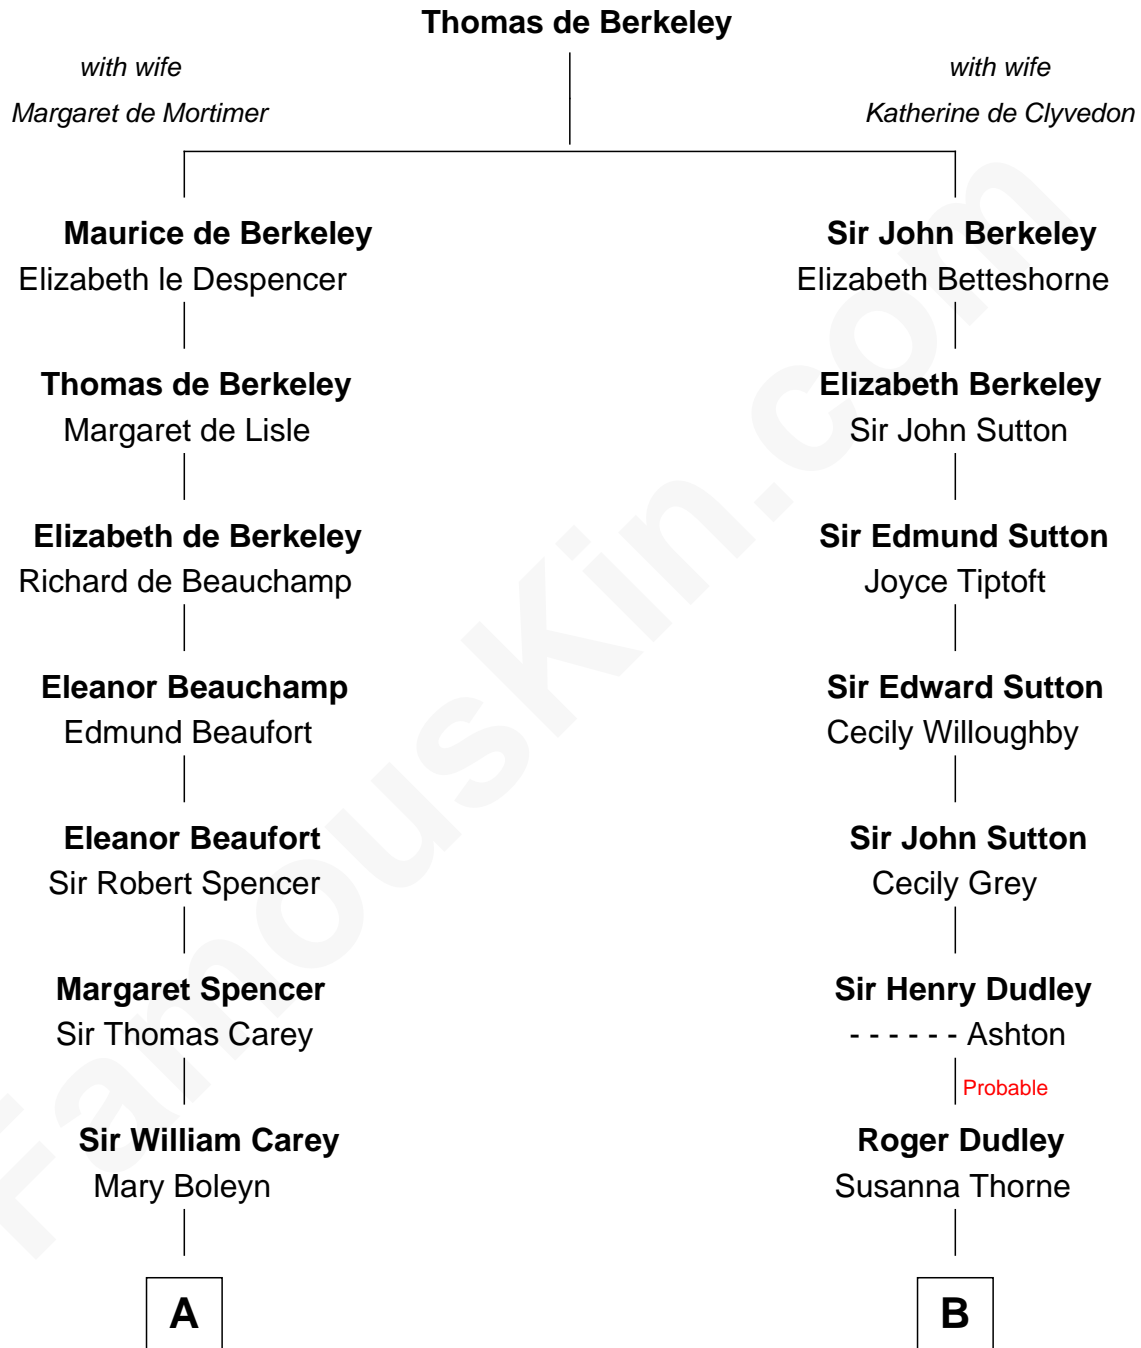

FamousKin.com Relationship Chart of

Nelson Rockefeller
41st U.S. Vice-President

17th cousin 3 times removed of

James Sherman
27th U.S. Vice-President

C

William Avery Rockefeller

Eliza Davison

John Davison Rockefeller

Laura Celestia Spelman

John Davison Rockefeller

Abby Greene Aldrich

Nelson Rockefeller

41st U.S. Vice-President

FamousKin.com