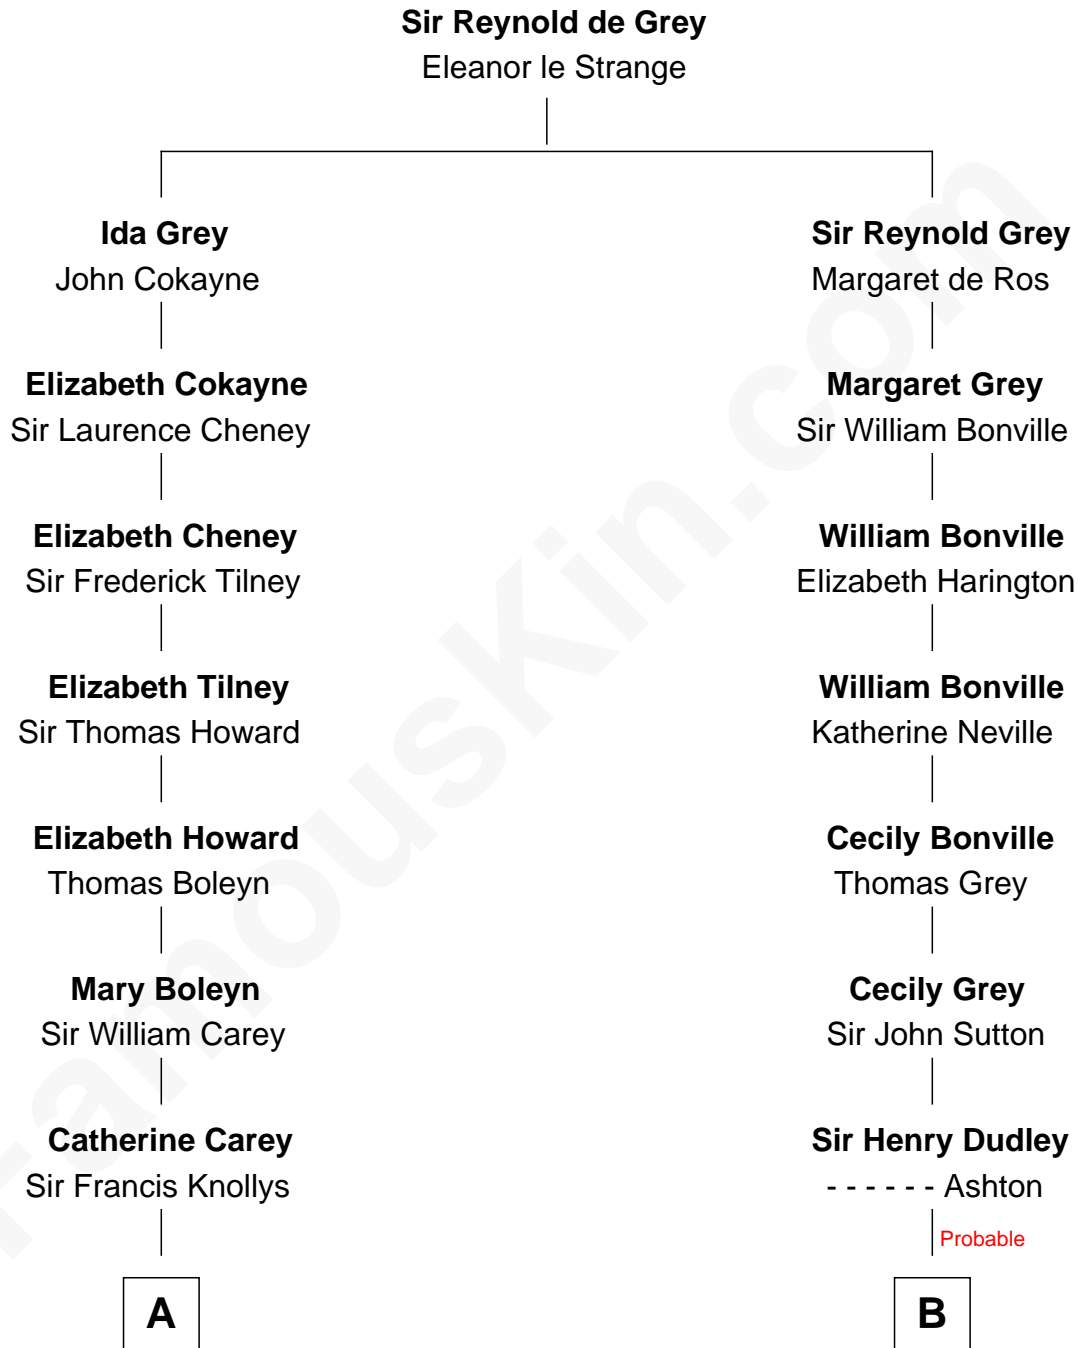

FamousKin.com Relationship Chart of

Nelson Rockefeller
41st U.S. Vice-President

18th cousin 1 time removed of

James Sherman
27th U.S. Vice-President

C

John Davison Rockefeller

Laura Celestia Spelman

John Davison Rockefeller

Abby Greene Aldrich

Nelson Rockefeller

41st U.S. Vice-President

D

Mary Frances Sherman

Richard Updike Sherman

James Sherman

27th U.S. Vice-President