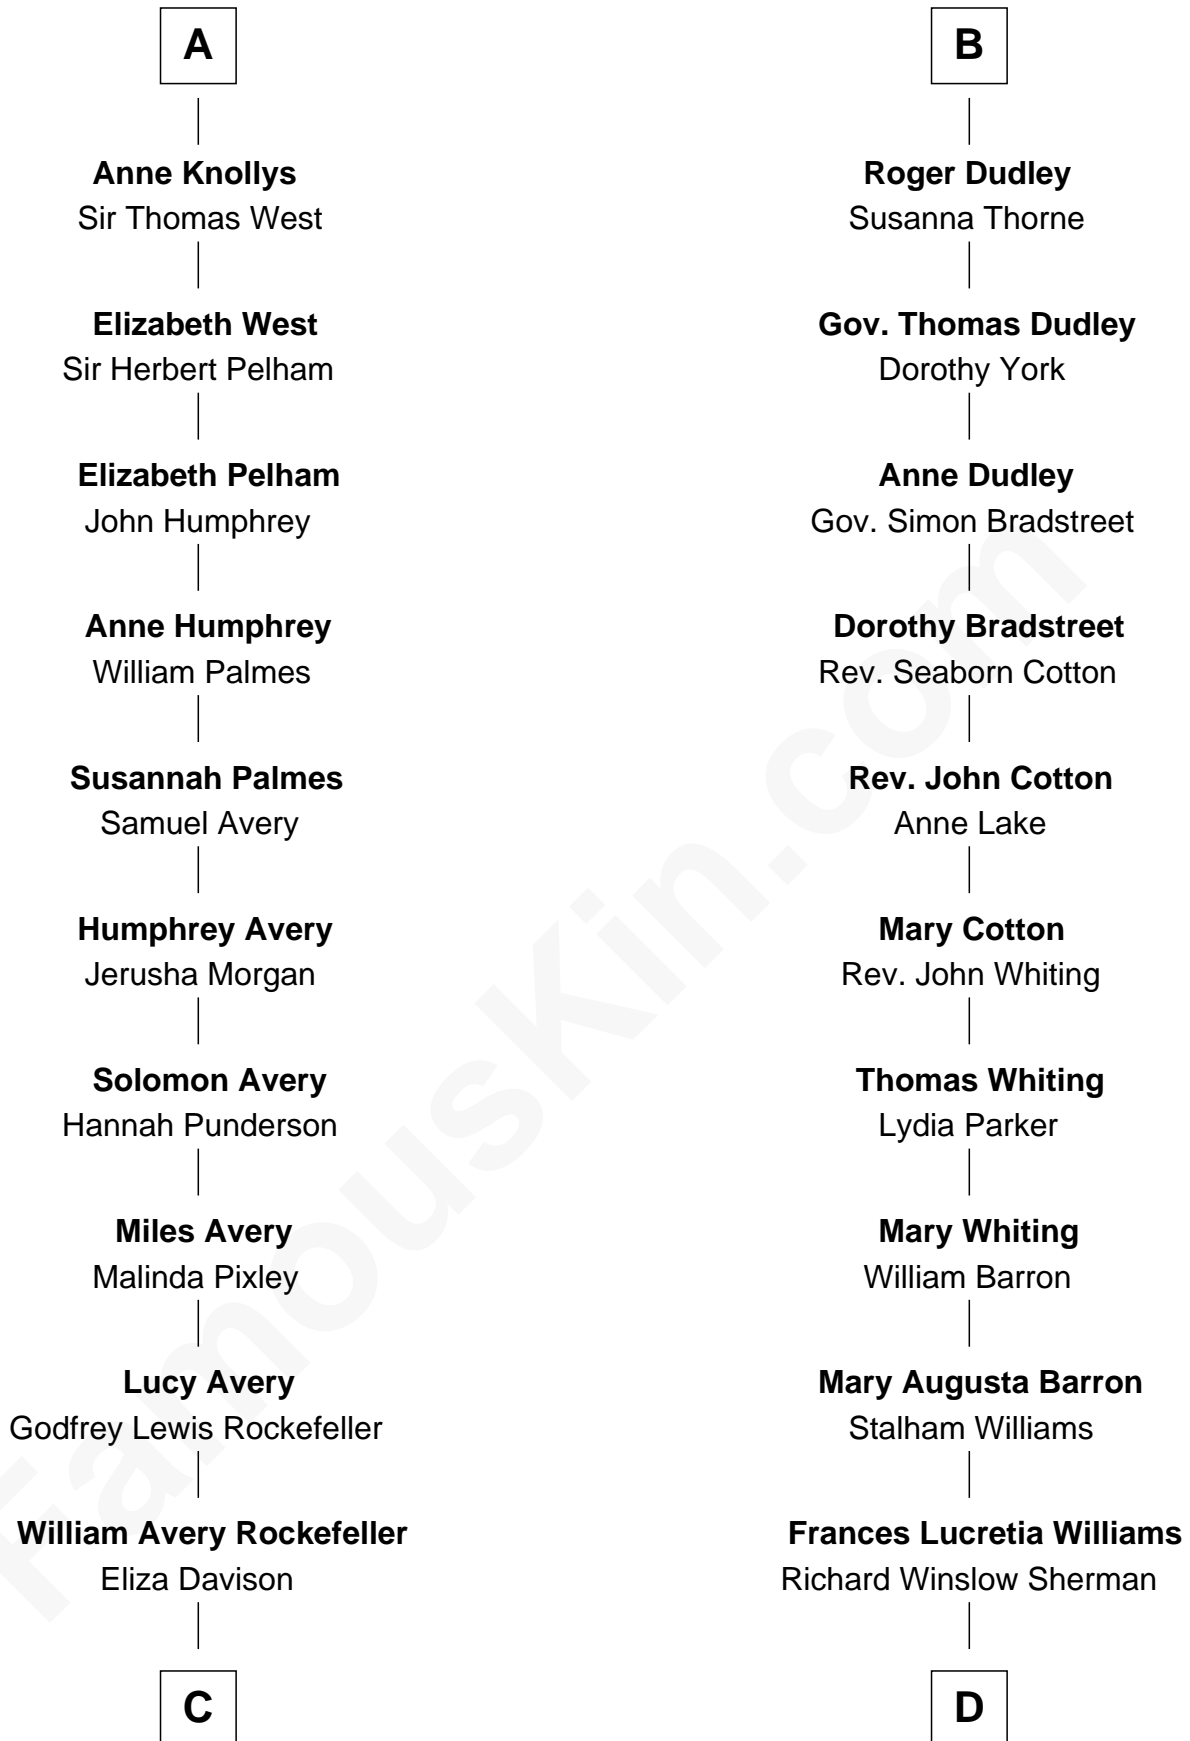

FamousKin.com Relationship Chart of

Nelson Rockefeller
41st U.S. Vice-President

18th cousin 1 time removed of

James Sherman
27th U.S. Vice-President

C

John Davison Rockefeller

Laura Celestia Spelman

John Davison Rockefeller

Abby Greene Aldrich

Nelson Rockefeller

41st U.S. Vice-President

D

Mary Frances Sherman

Richard Updike Sherman

James Sherman

27th U.S. Vice-President