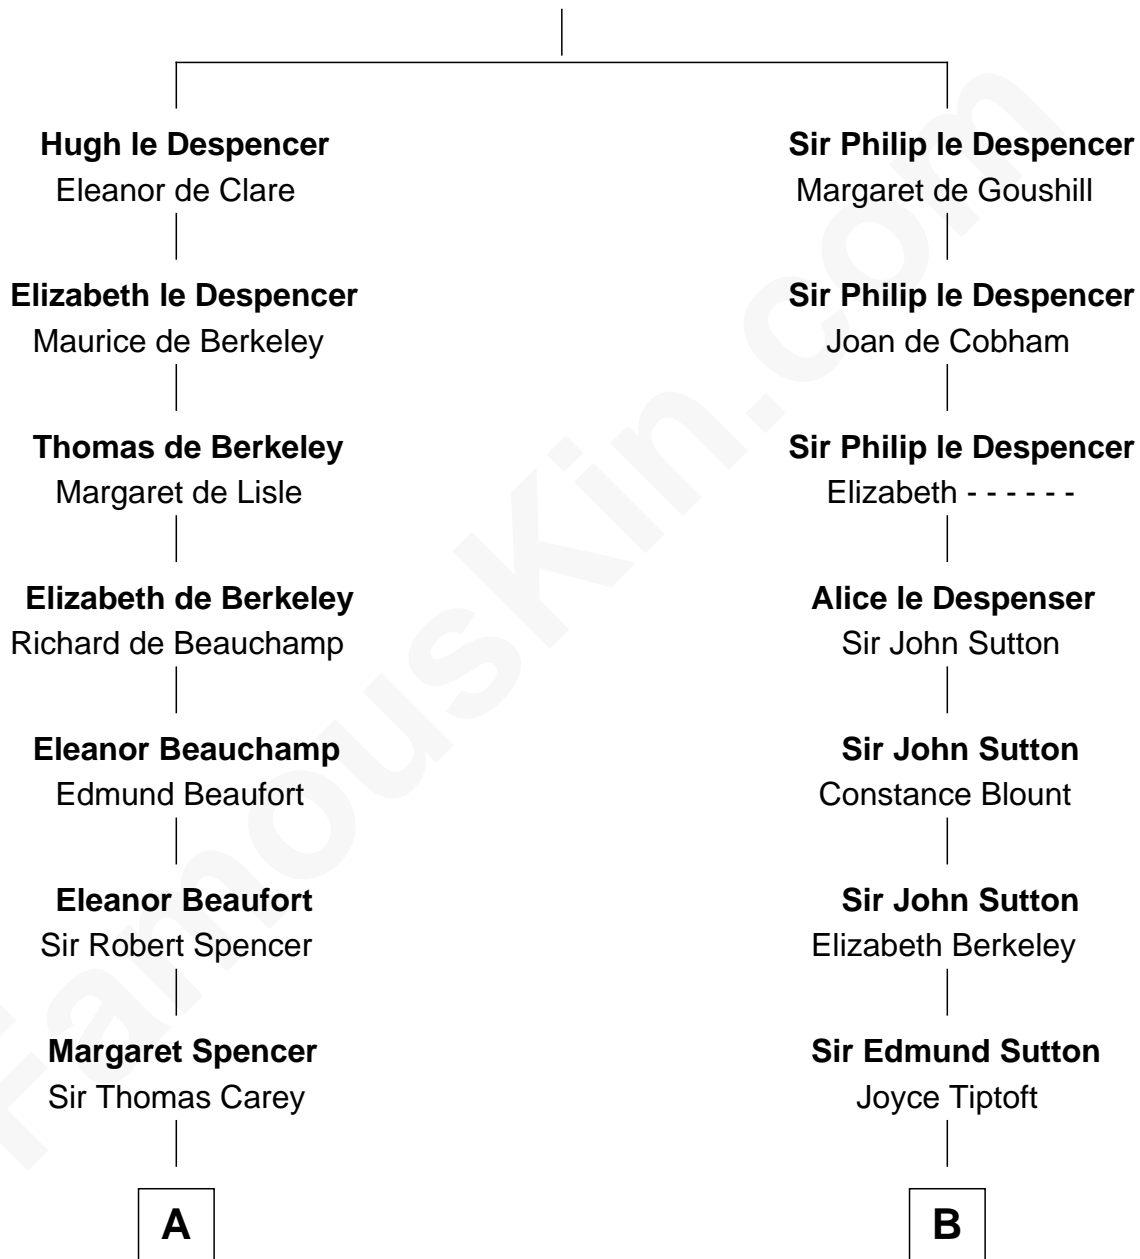

FamousKin.com Relationship Chart of

Nelson Rockefeller
41st U.S. Vice-President

21st cousin of

James Sherman
27th U.S. Vice-President

Sir Hugh le Despencer
Isabella de Beauchamp

C

Lucy Avery

Godfrey Lewis Rockefeller

William Avery Rockefeller

Eliza Davison

John Davison Rockefeller

Laura Celestia Spelman

John Davison Rockefeller

Abby Greene Aldrich

Nelson Rockefeller

41st U.S. Vice-President

D

Mary Whiting

William Barron

Mary Augusta Barron

Stalham Williams

Frances Lucretia Williams

Richard Winslow Sherman

Mary Frances Sherman