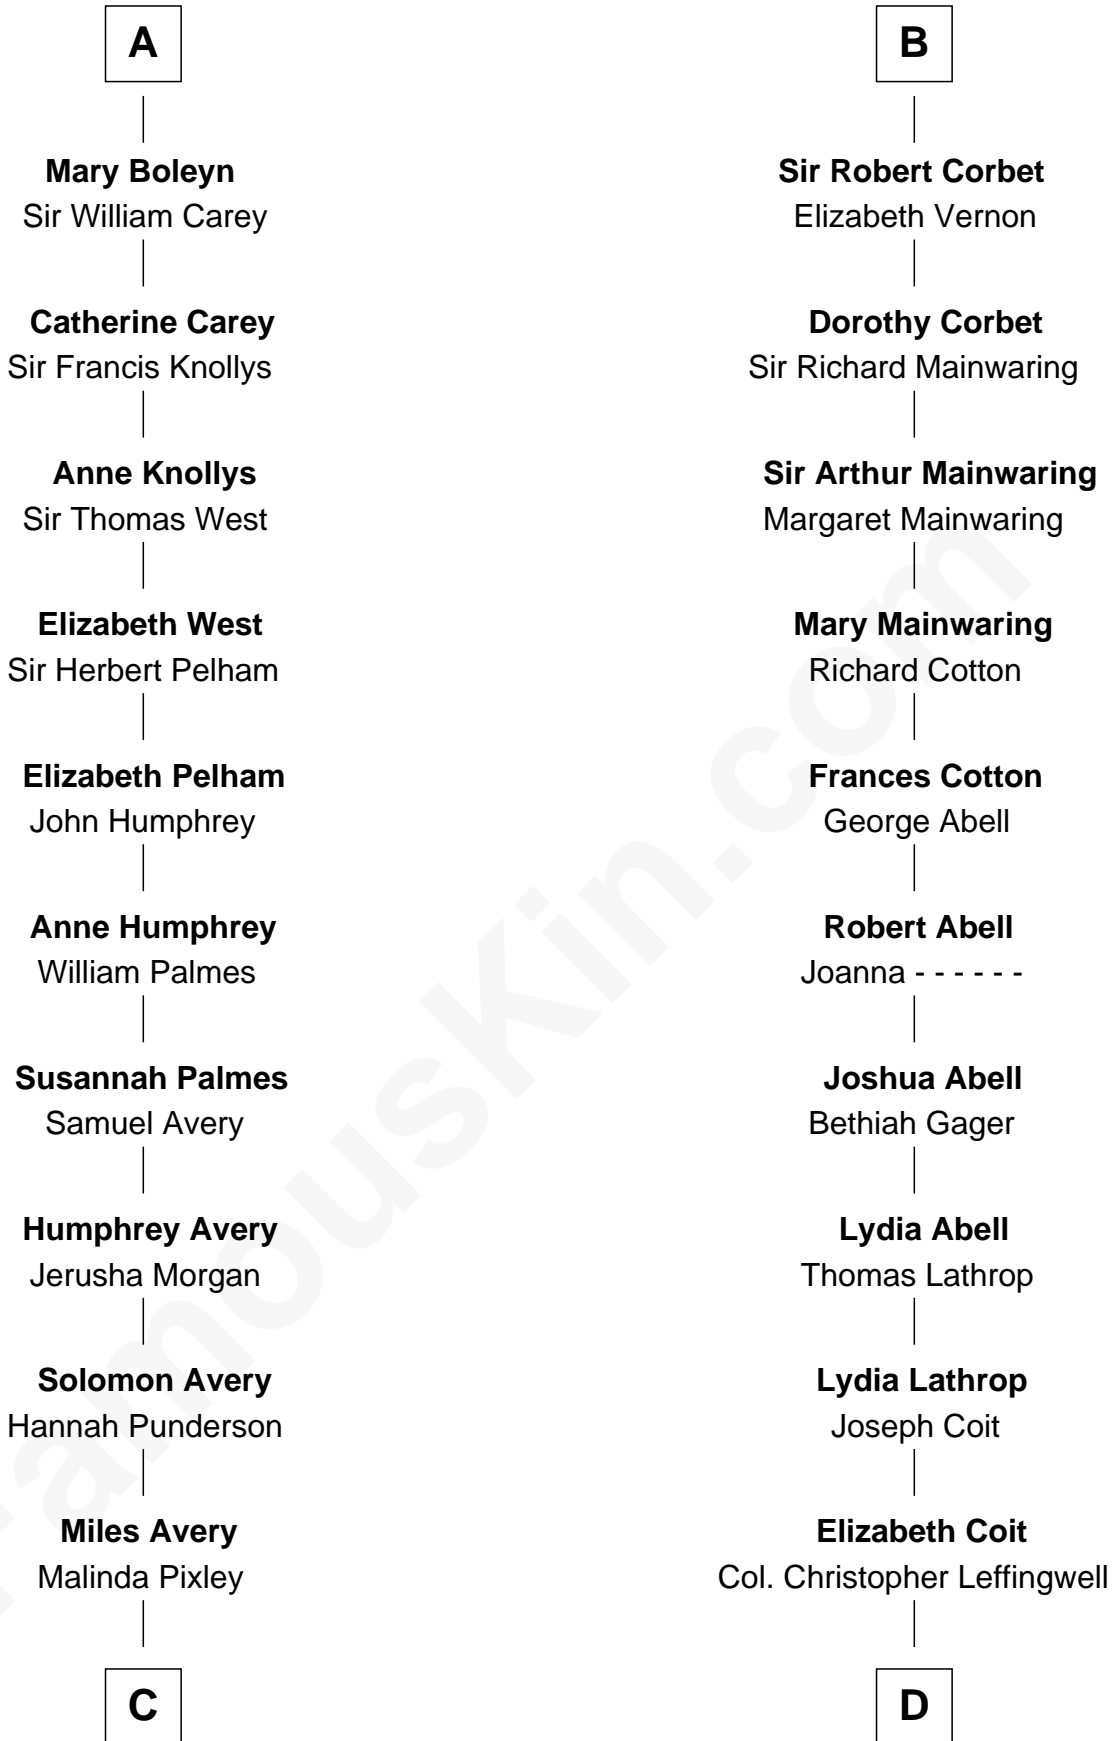

FamousKin.com Relationship Chart of

Nelson Rockefeller
41st U.S. Vice-President

21st cousin of

Allen Dulles
5th Director of the C.I.A.

Stephen de Segrave
Alice de Arundel

John de Segrave
Margaret Plantagenet

Elizabeth de Segrave
John de Mowbray

Sir Thomas Mowbray
Elizabeth Fitzalan

Margaret Mowbray
Sir Robert Howard

Sir John Howard
Katherine Moleyns

Sir Thomas Howard
Elizabeth Tilney

Elizabeth Howard
Thomas Boleyn

A

John de Segrave
Margaret Plantagenet

Elizabeth de Segrave
John de Mowbray

Margaret Mowbray
Sir Reginald Lucy

Sir Walter Lucy
Eleanor L'Arcedeckne

Eleanor Lucy
Sir Thomas Hopton

Elizabeth Hopton
Sir Roger Corbet

Sir Richard Corbet
Elizabeth Devereux

B

C

Lucy Avery
Godfrey Lewis Rockefeller

William Avery Rockefeller
Eliza Davison

John Davison Rockefeller
Laura Celestia Spelman

John Davison Rockefeller
Abby Greene Aldrich