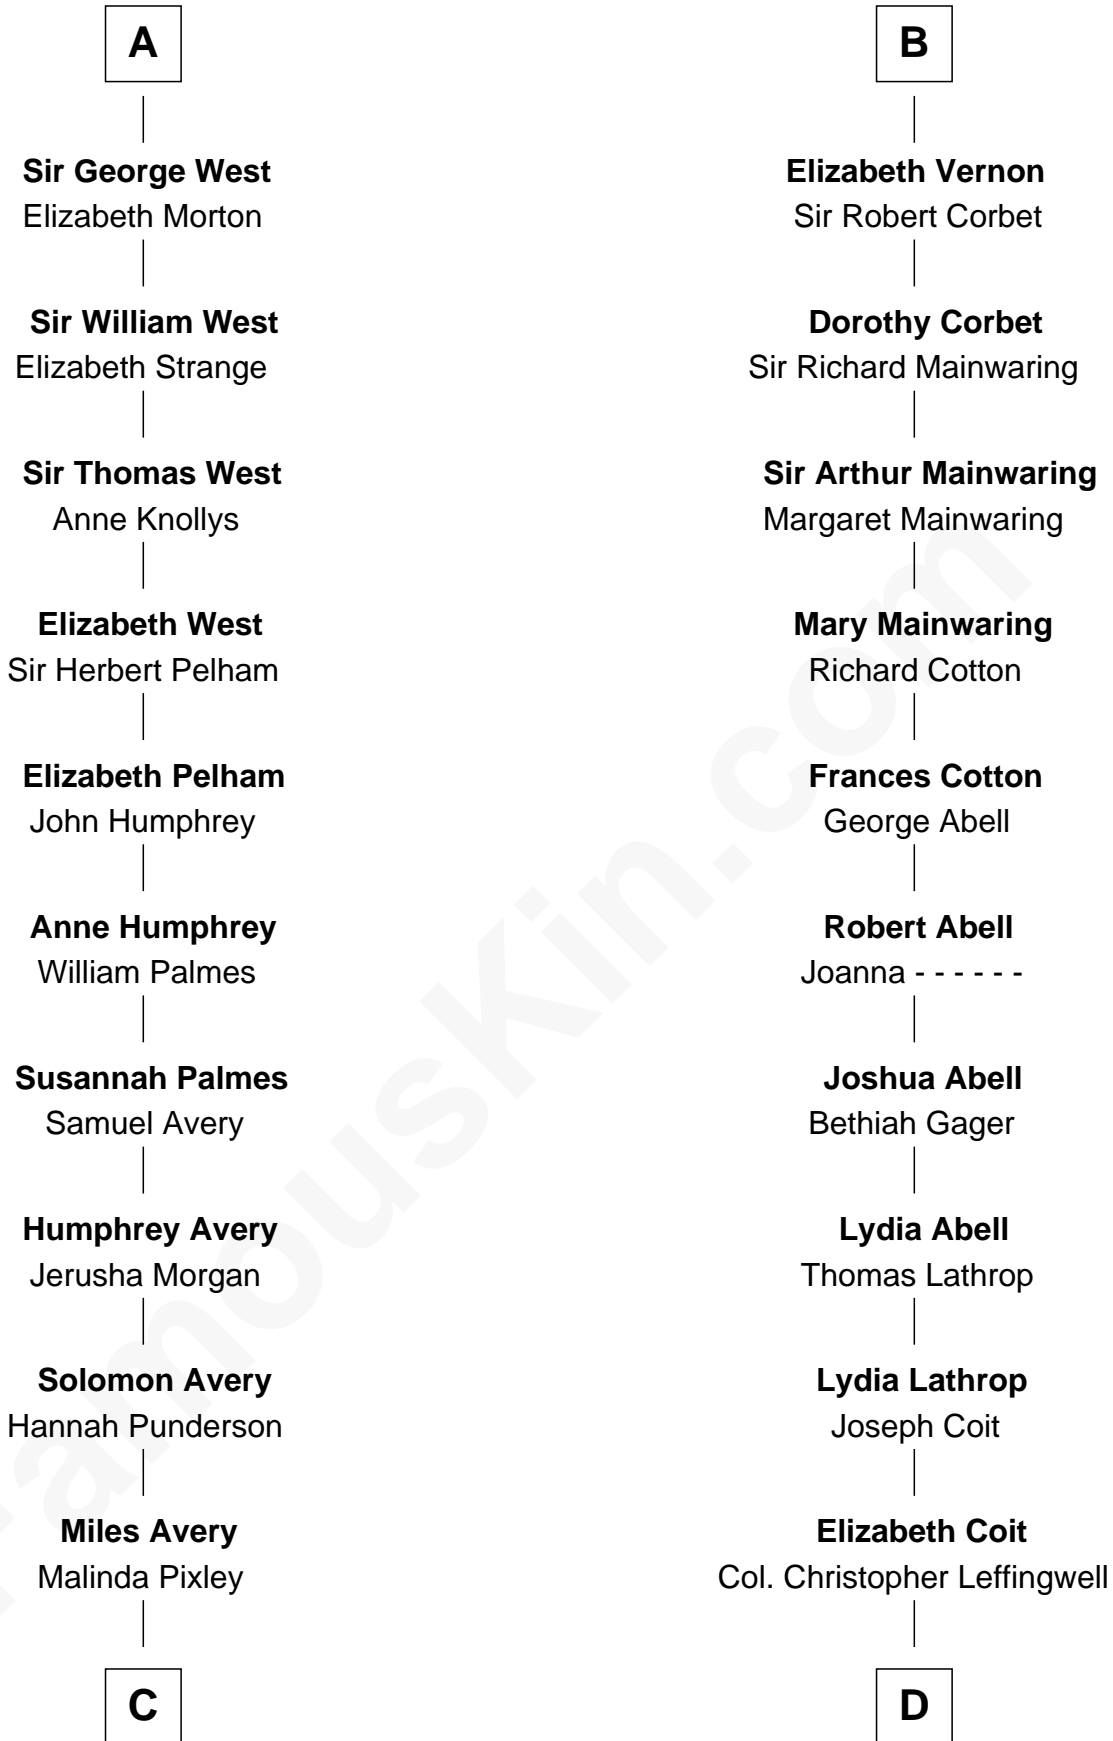

# FamousKin.com Relationship Chart of

**Nelson Rockefeller**  
41st U.S. Vice-President

21st cousin of

**Allen Dulles**  
5th Director of the C.I.A.

**Edmund Plantagenet**  
Blanche of Artois

**C**

**Lucy Avery**  
Godfrey Lewis Rockefeller

**William Avery Rockefeller**  
Eliza Davison

**John Davison Rockefeller**  
Laura Celestia Spelman

**John Davison Rockefeller**  
Abby Greene Aldrich

**Nelson Rockefeller**  
*41st U.S. Vice-President*

**D**

**Joanna Leffingwell**  
Charles Lathrop

**Harriet Wadsworth Lathrop**  
Rev. Miron Winslow

**Harriet Lathrop Winslow**  
Rev. John Welsh Dulles

**Allen Macy Dulles**  
Edith Foster

**Allen Dulles**  
*5th Director of the C.I.A.*