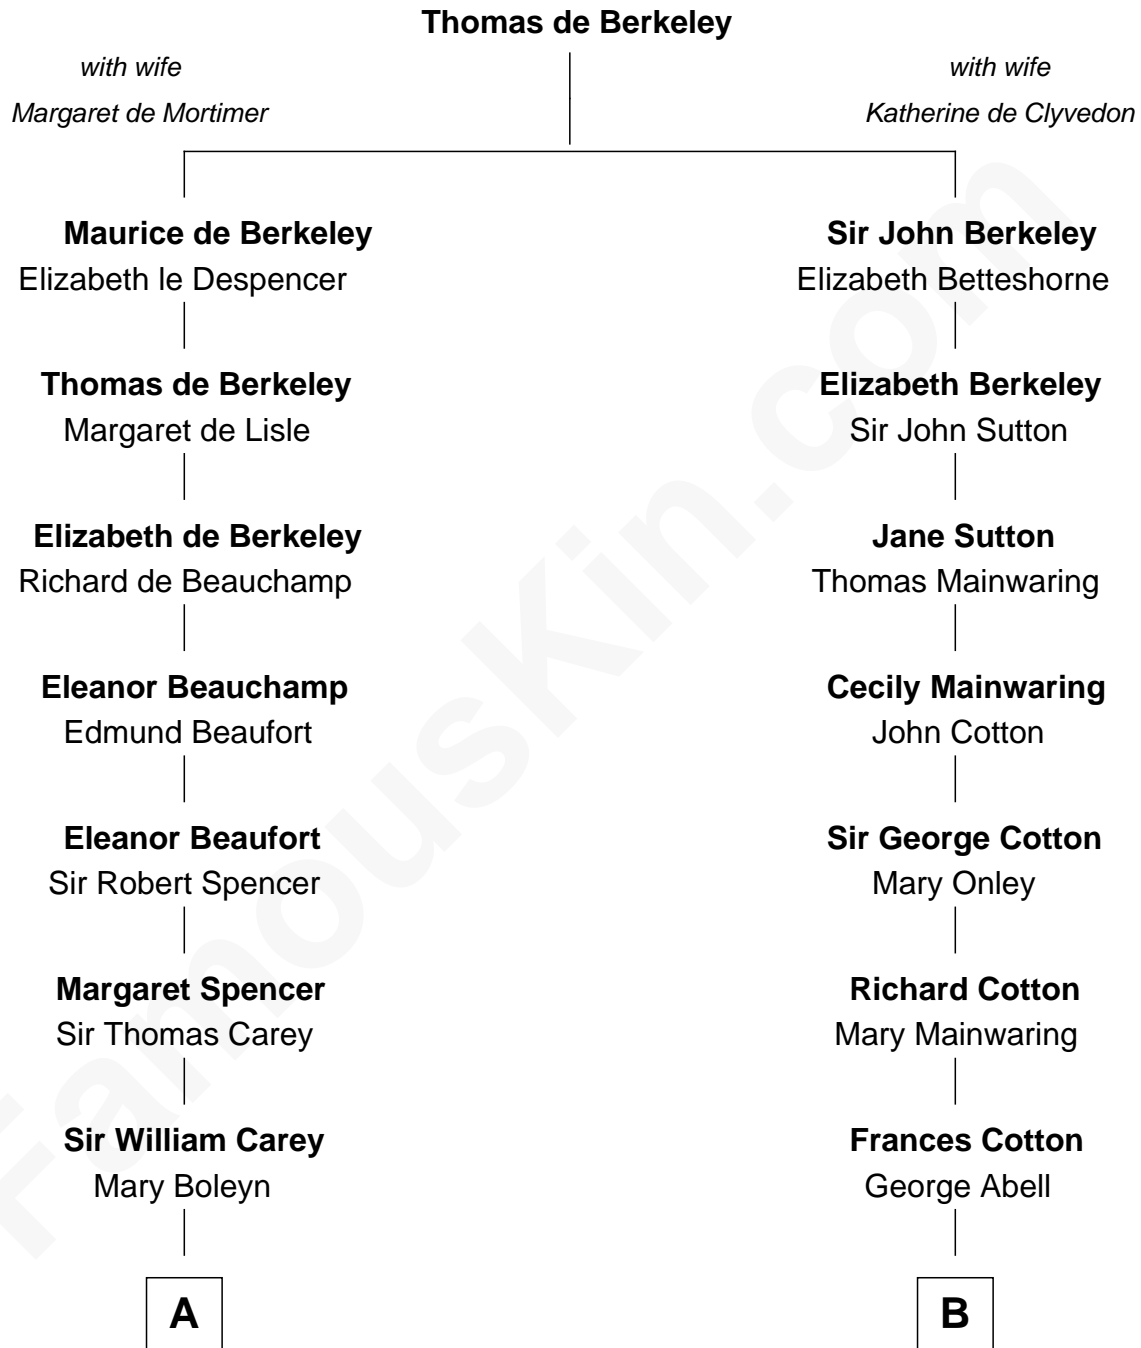

**FamousKin.com**  
**Relationship Chart of**  
**Nelson Rockefeller**  
*41st U.S. Vice-President*

**16th cousin 4 times removed of**  
**Allen Dulles**  
*5th Director of the C.I.A.*

**C**

|  
**William Avery Rockefeller**

Eliza Davison

|  
**John Davison Rockefeller**

Laura Celestia Spelman

|  
**John Davison Rockefeller**

Abby Greene Aldrich

|  
**Nelson Rockefeller**

*41st U.S. Vice-President*

FamousKin.com