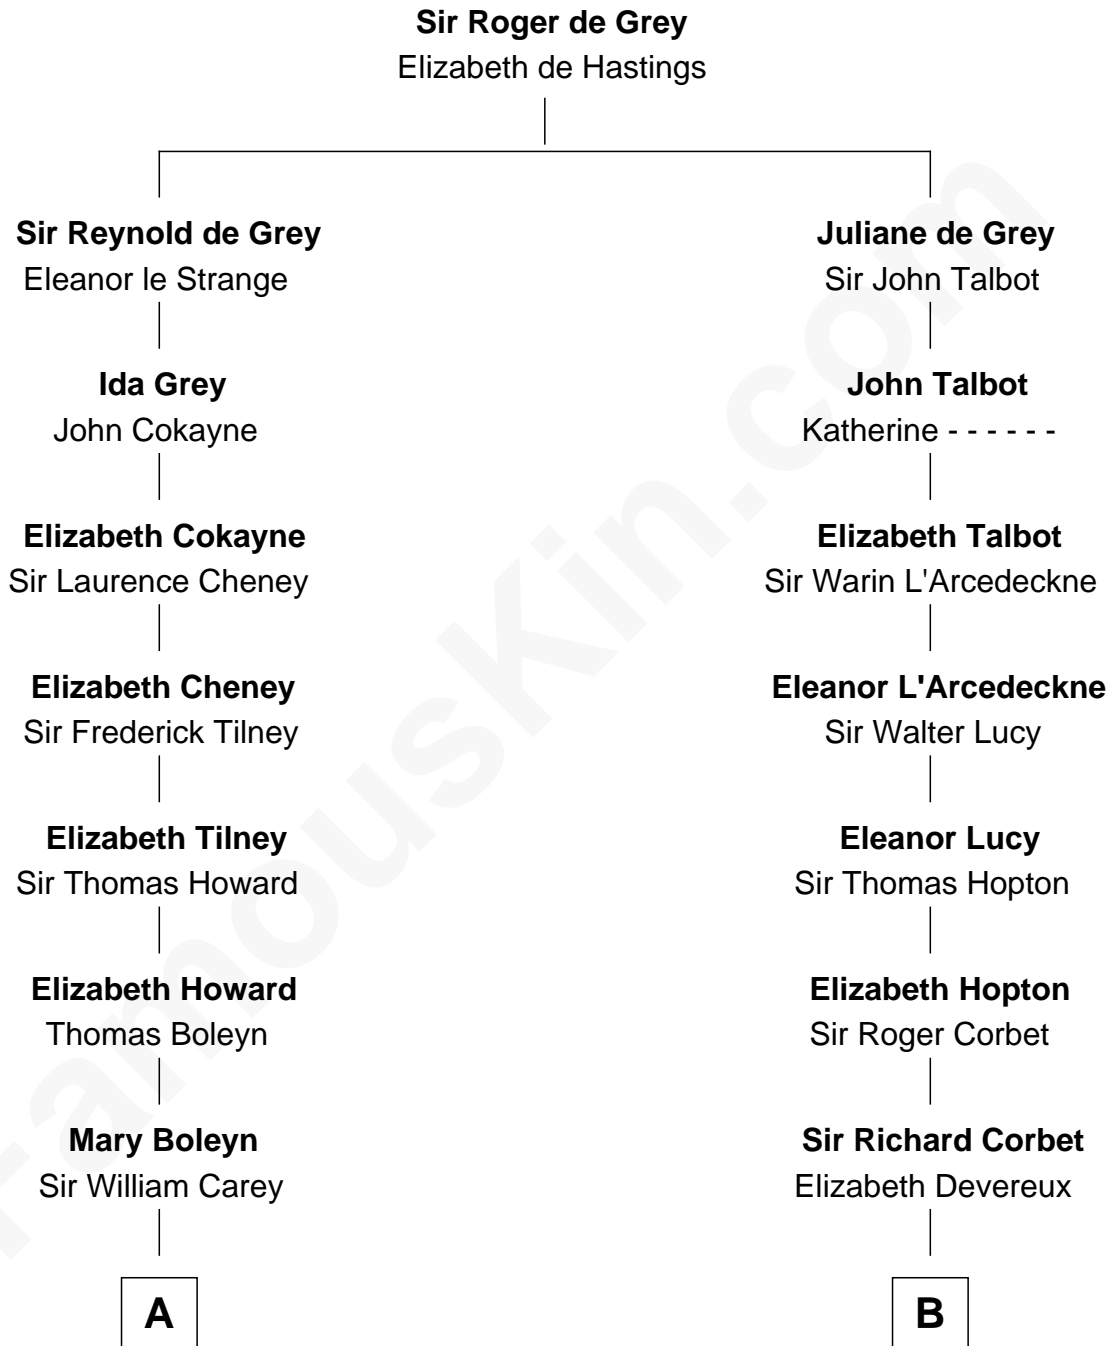

# FamousKin.com Relationship Chart of

**Nelson Rockefeller**  
41st U.S. Vice-President

20th cousin 1 time removed of

**Allen Dulles**  
5th Director of the C.I.A.

**C**

**William Avery Rockefeller**

Eliza Davison

**John Davison Rockefeller**

Laura Celestia Spelman

**John Davison Rockefeller**

Abby Greene Aldrich

**Nelson Rockefeller**

*41st U.S. Vice-President*

**D**

**Joanna Leffingwell**

Charles Lathrop

**Harriet Wadsworth Lathrop**

Rev. Miron Winslow

**Harriet Lathrop Winslow**

Rev. John Welsh Dulles

**Allen Macy Dulles**

Edith Foster

**Allen Dulles**