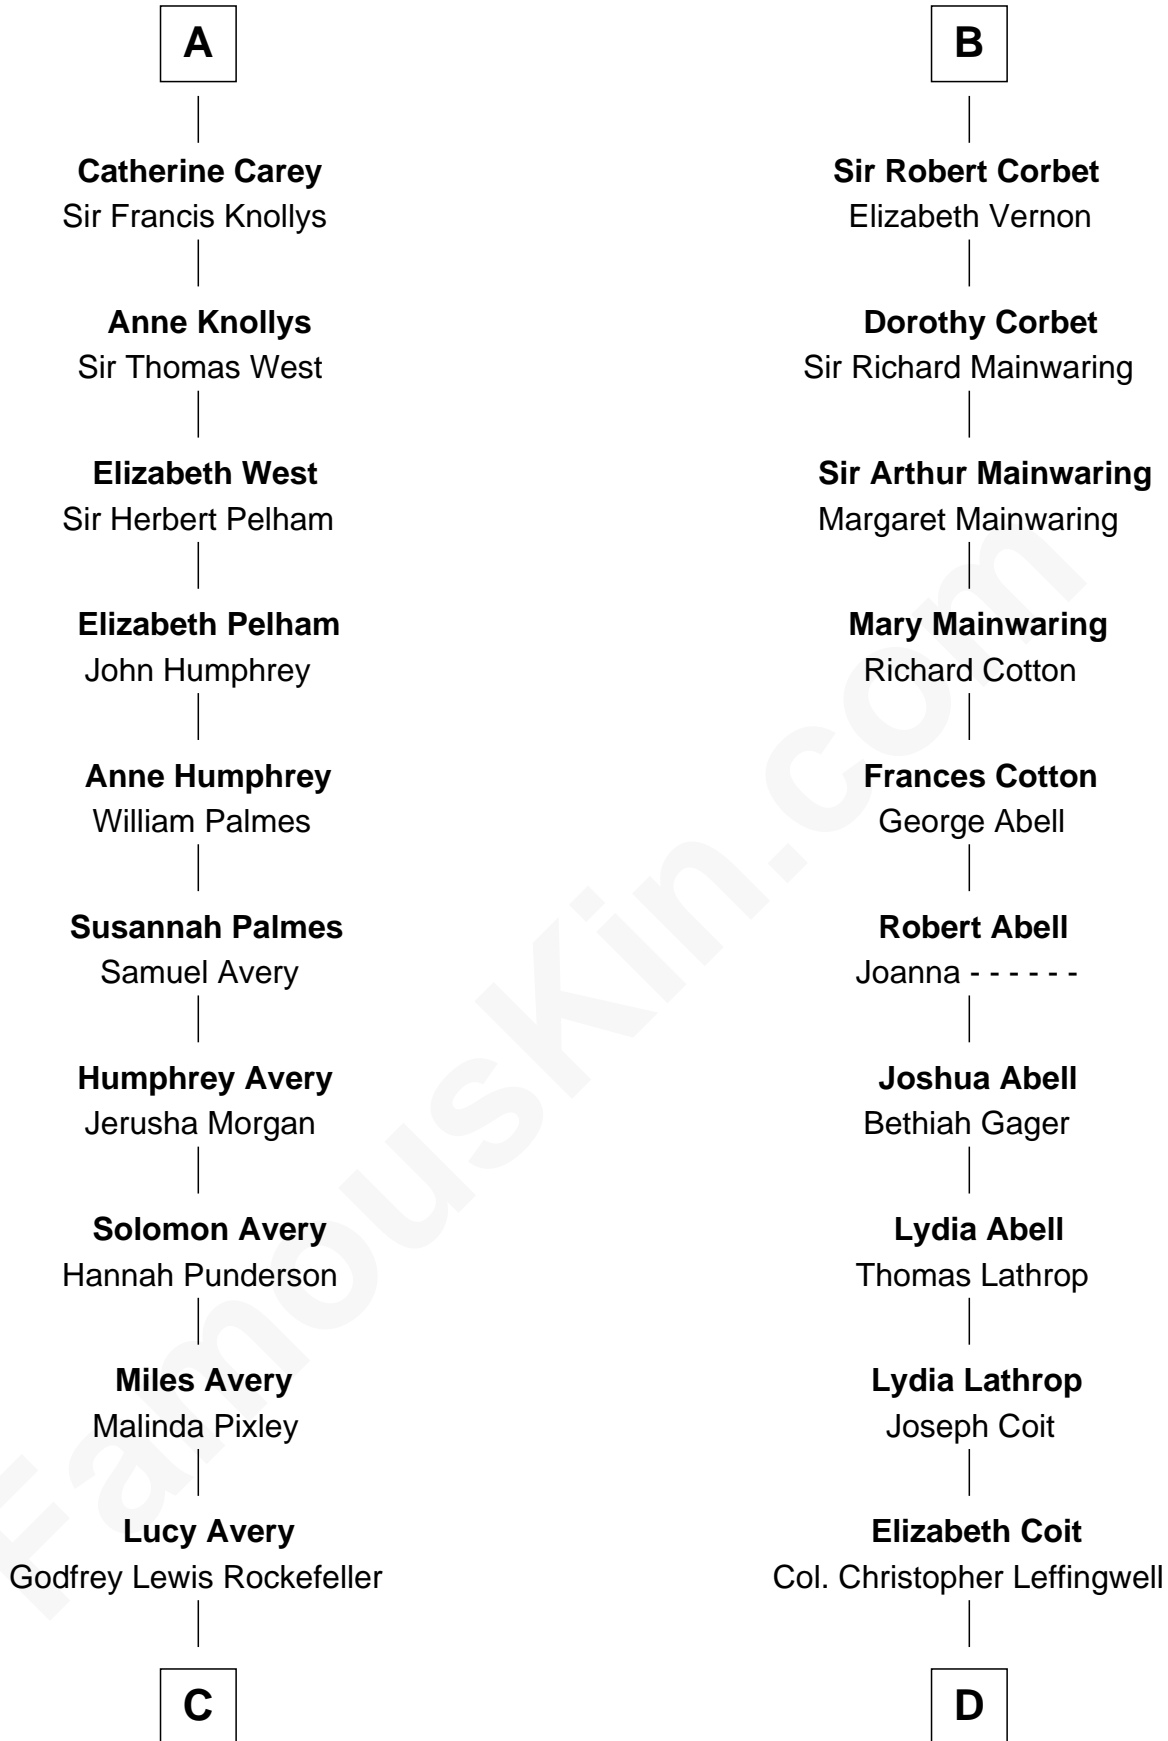

# FamousKin.com Relationship Chart of

**Nelson Rockefeller**  
41st U.S. Vice-President

20th cousin 1 time removed of

**Allen Dulles**  
5th Director of the C.I.A.

**C**

**William Avery Rockefeller**

Eliza Davison

**John Davison Rockefeller**

Laura Celestia Spelman

**John Davison Rockefeller**

Abby Greene Aldrich

**Nelson Rockefeller**

*41st U.S. Vice-President*

**D**

**Joanna Leffingwell**

Charles Lathrop

**Harriet Wadsworth Lathrop**

Rev. Miron Winslow

**Harriet Lathrop Winslow**

Rev. John Welsh Dulles

**Allen Macy Dulles**

Edith Foster

**Allen Dulles**