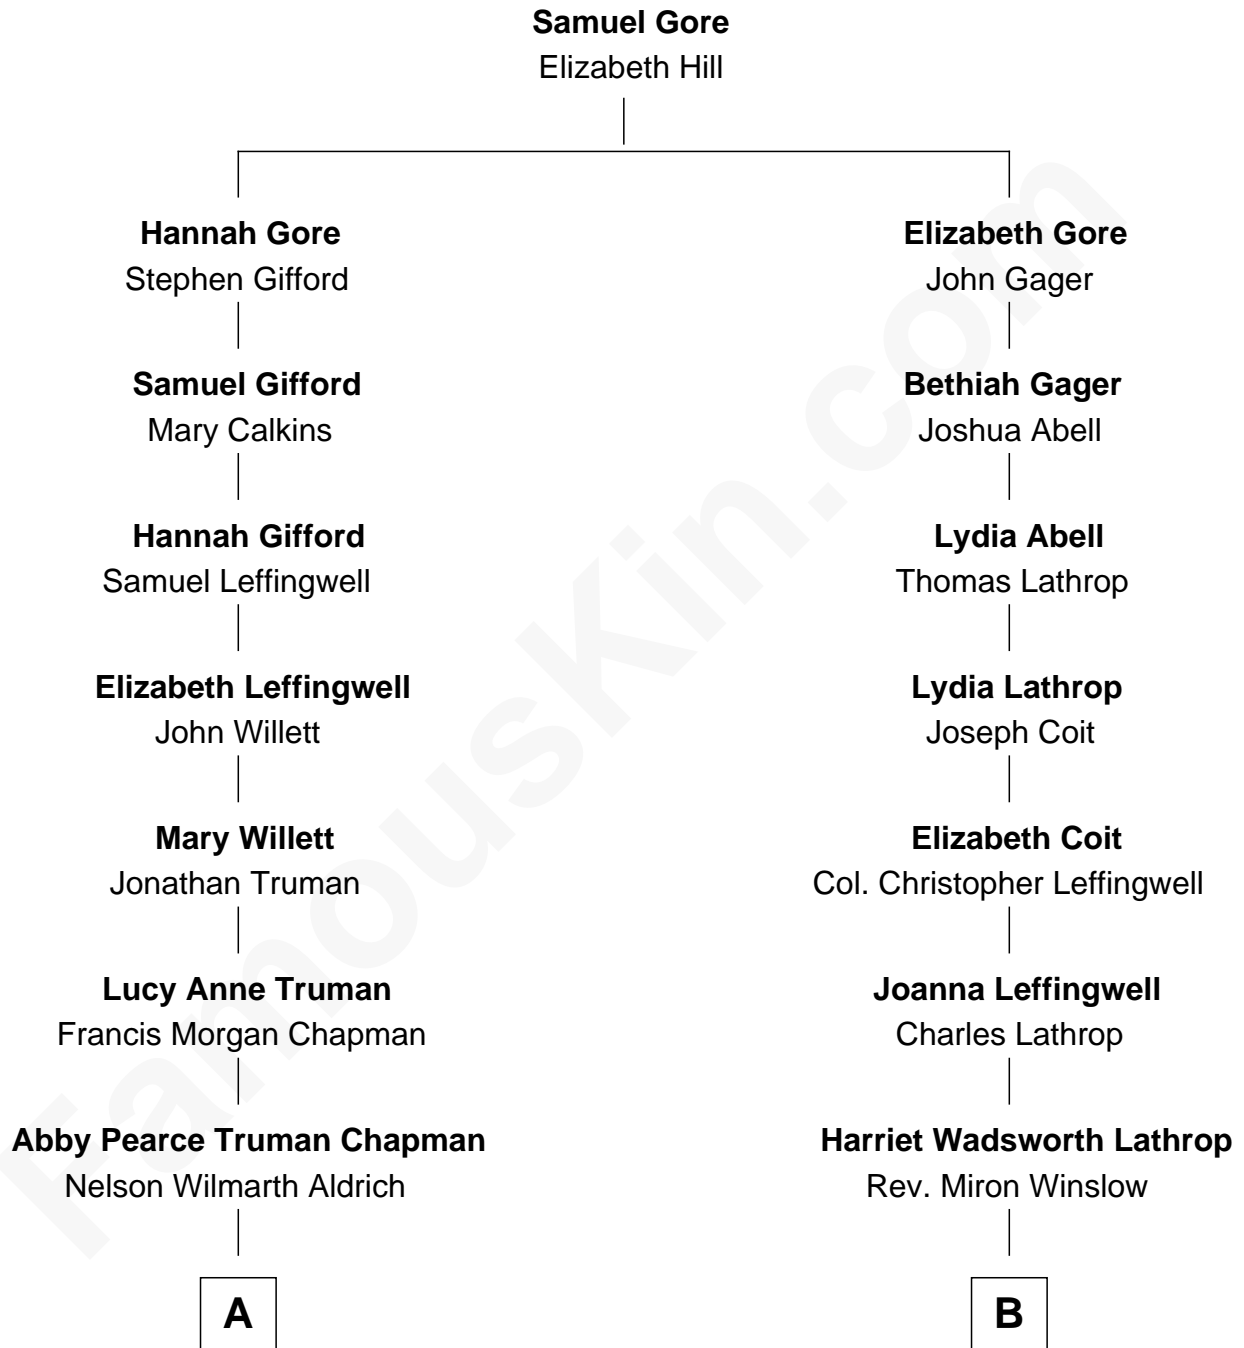

FamousKin.com Relationship Chart of

Nelson Rockefeller
41st U.S. Vice-President

8th cousin 1 time removed of

Allen Dulles
5th Director of the C.I.A.

A

Abby Greene Aldrich
John Davison Rockefeller

Nelson Rockefeller
41st U.S. Vice-President

B

Harriet Lathrop Winslow
Rev. John Welsh Dulles

Allen Macy Dulles
Edith Foster

Allen Dulles
5th Director of the C.I.A.

FamousKin.com