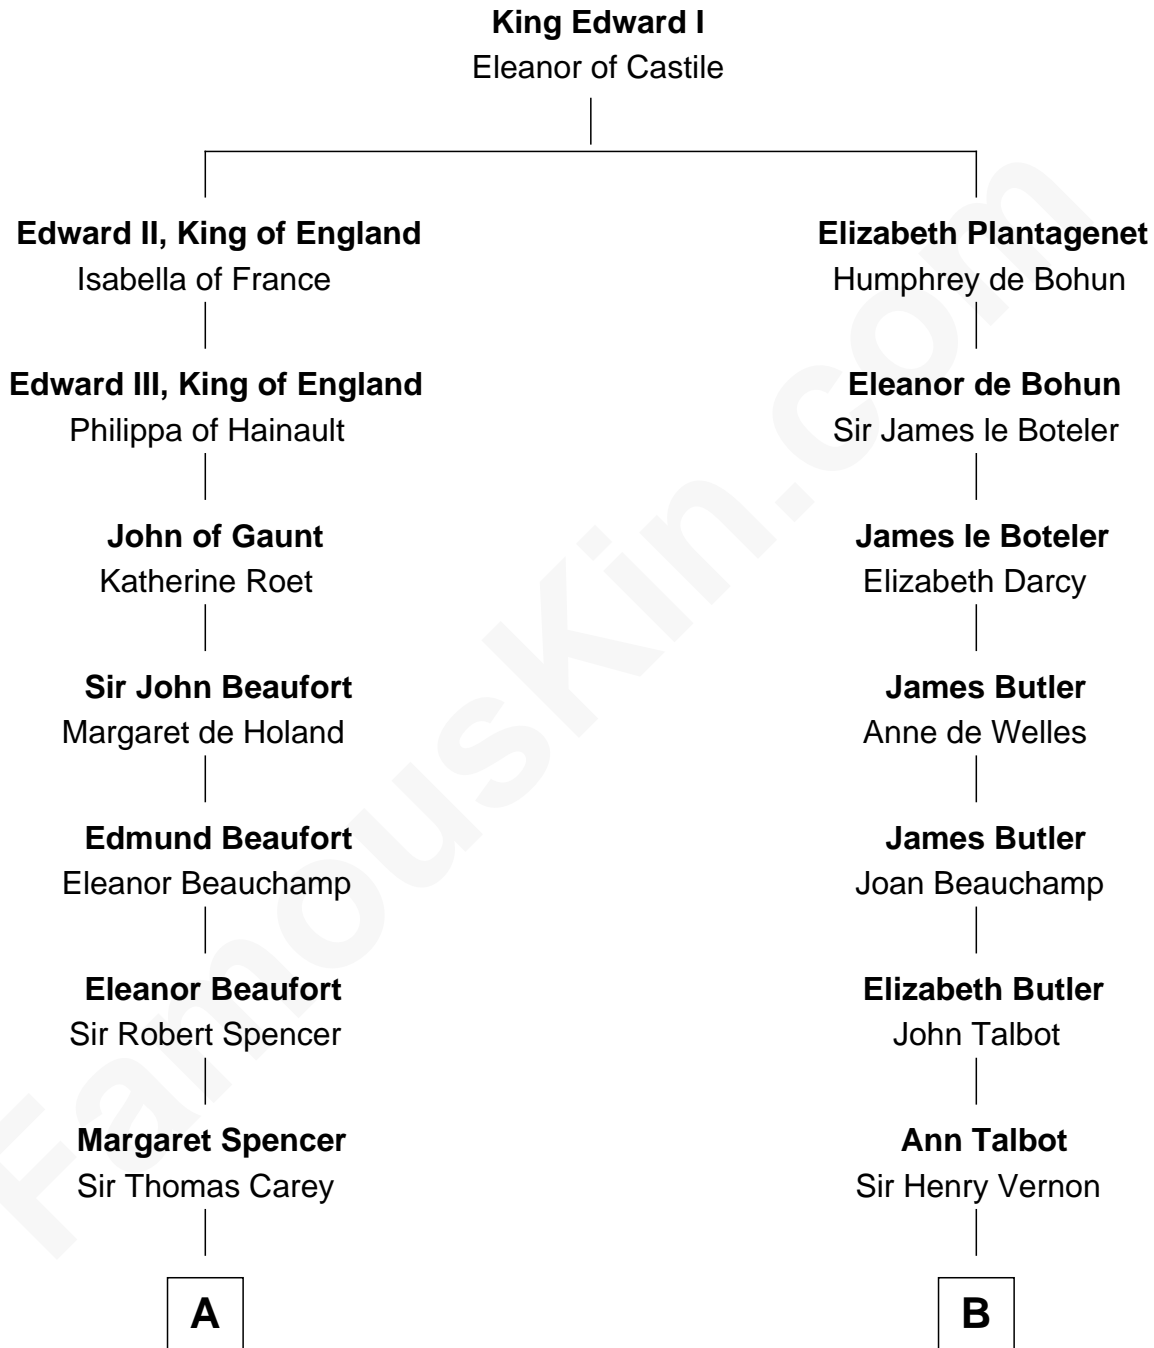

FamousKin.com Relationship Chart of

Nelson Rockefeller
41st U.S. Vice-President

21st cousin of

Allen Dulles
5th Director of the C.I.A.

C

Lucy Avery
Godfrey Lewis Rockefeller

William Avery Rockefeller
Eliza Davison

John Davison Rockefeller
Laura Celestia Spelman

John Davison Rockefeller
Abby Greene Aldrich

Nelson Rockefeller
41st U.S. Vice-President

D

Joanna Leffingwell
Charles Lathrop

Harriet Wadsworth Lathrop
Rev. Miron Winslow