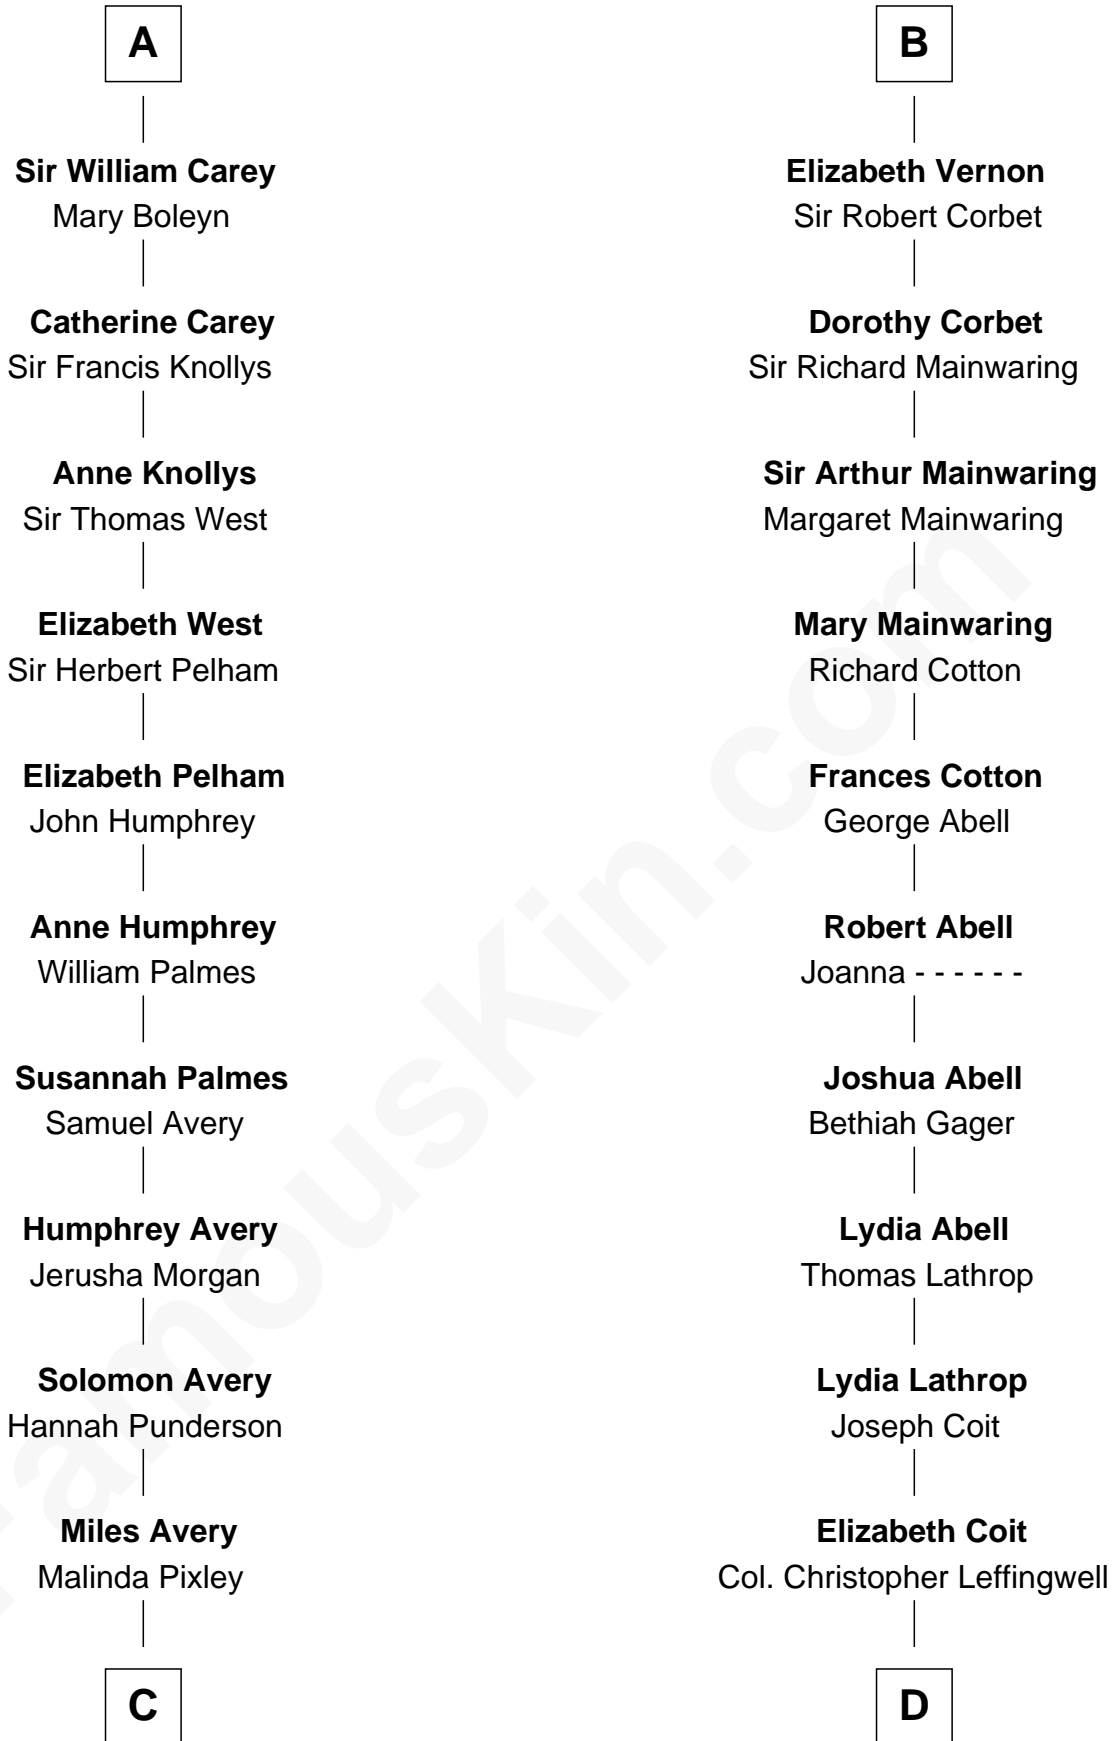

FamousKin.com Relationship Chart of

Nelson Rockefeller
41st U.S. Vice-President

21st cousin of

Allen Dulles
5th Director of the C.I.A.

C

Lucy Avery
Godfrey Lewis Rockefeller

William Avery Rockefeller
Eliza Davison

John Davison Rockefeller
Laura Celestia Spelman

John Davison Rockefeller
Abby Greene Aldrich

Nelson Rockefeller
41st U.S. Vice-President

D

Joanna Leffingwell
Charles Lathrop

Harriet Wadsworth Lathrop
Rev. Miron Winslow