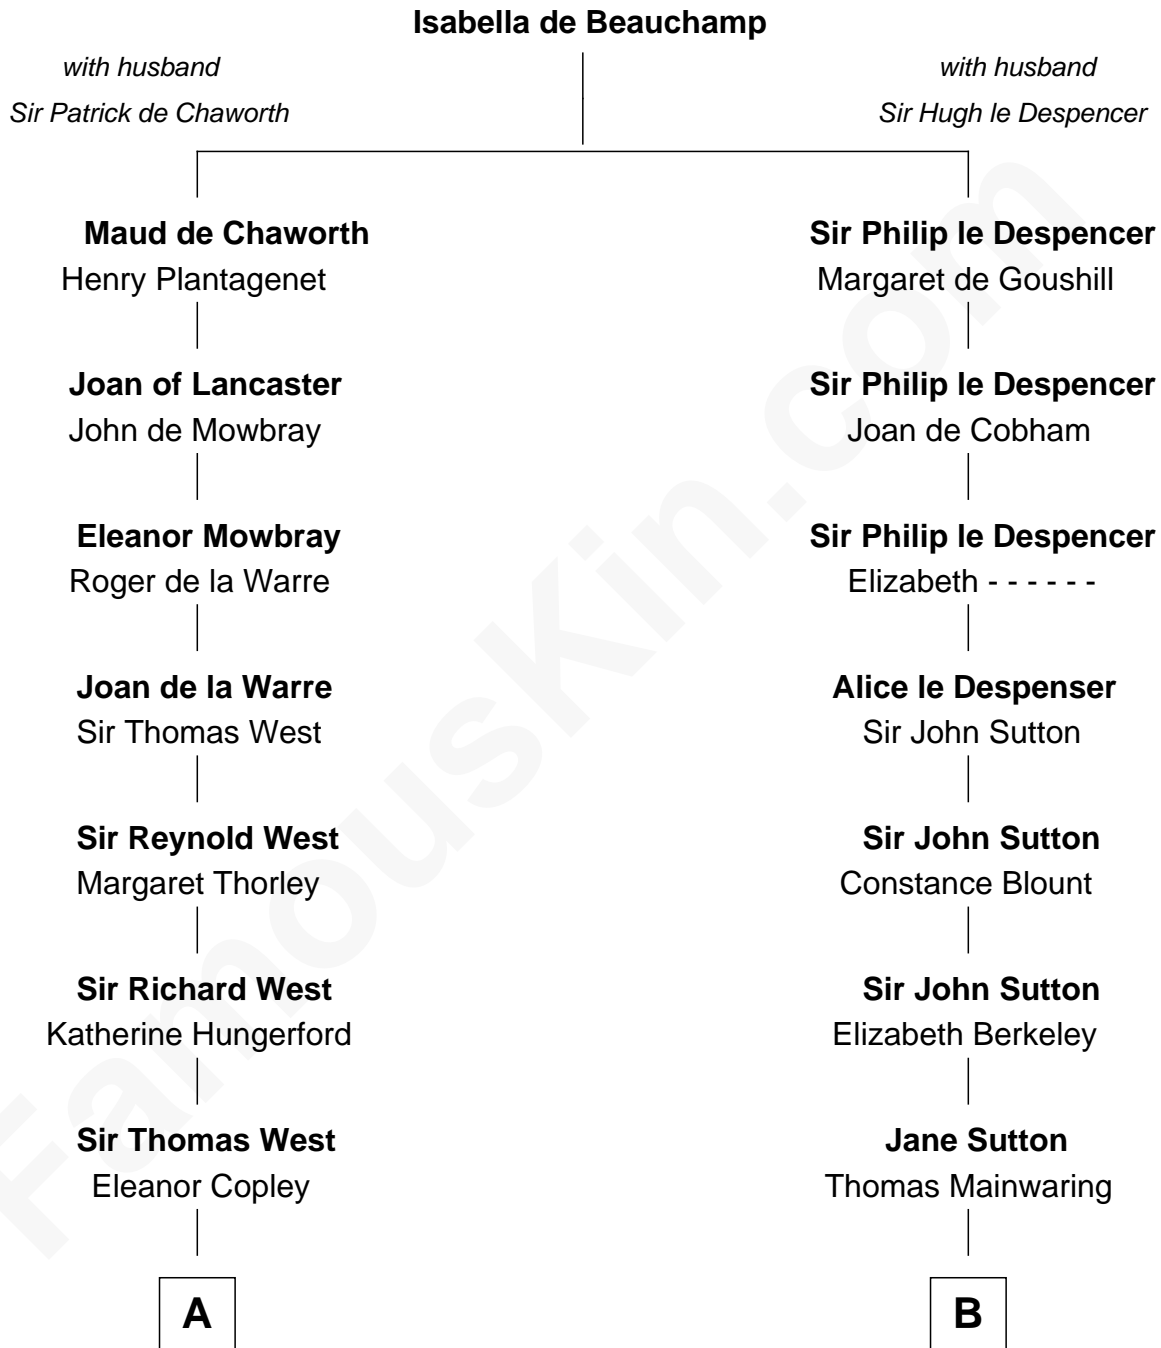

FamousKin.com Relationship Chart of

Nelson Rockefeller
41st U.S. Vice-President

20th cousin 1 time removed of

Allen Dulles
5th Director of the C.I.A.

C

Lucy Avery
Godfrey Lewis Rockefeller

William Avery Rockefeller
Eliza Davison

John Davison Rockefeller
Laura Celestia Spelman

John Davison Rockefeller
Abby Greene Aldrich

Nelson Rockefeller
41st U.S. Vice-President

D

Harriet Wadsworth Lathrop
Rev. Miron Winslow

Harriet Lathrop Winslow
Rev. John Welsh Dulles