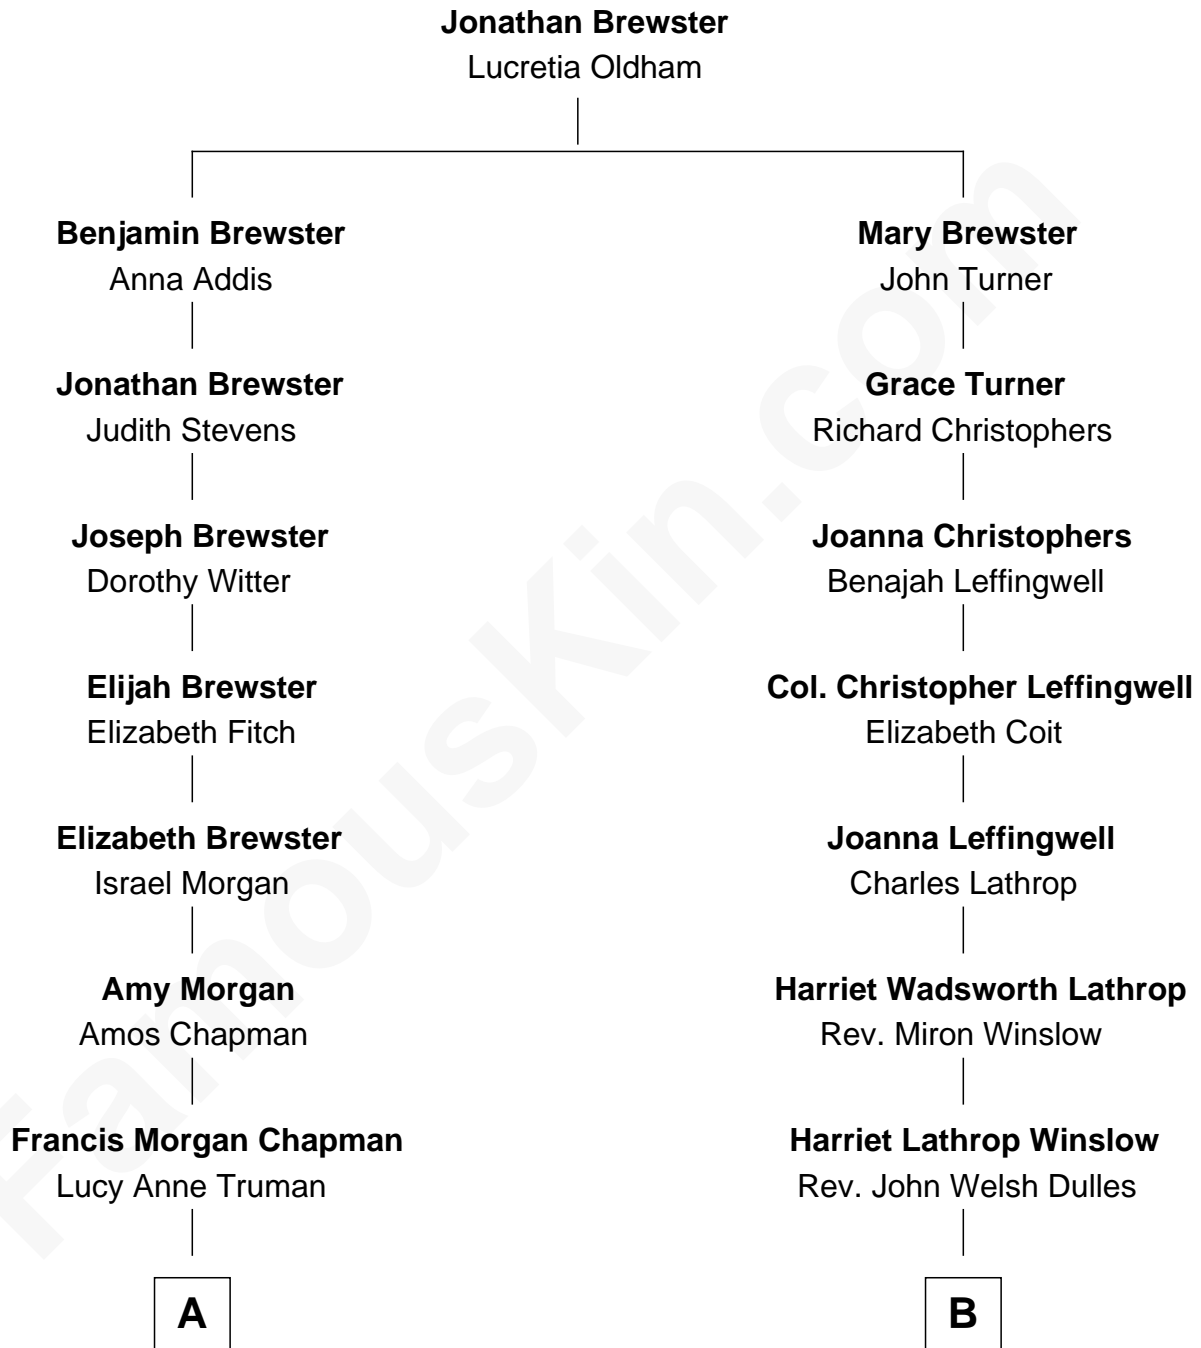

# FamousKin.com Relationship Chart of

**Nelson Rockefeller**  
41st U.S. Vice-President

8th cousin 1 time removed of

**Allen Dulles**  
5th Director of the C.I.A.

**A**

**Abby Pearce Truman Chapman**

Nelson Wilmarth Aldrich

**Abby Greene Aldrich**

John Davison Rockefeller

**Nelson Rockefeller**

*41st U.S. Vice-President*

**B**

**Allen Macy Dulles**

Edith Foster

**Allen Dulles**