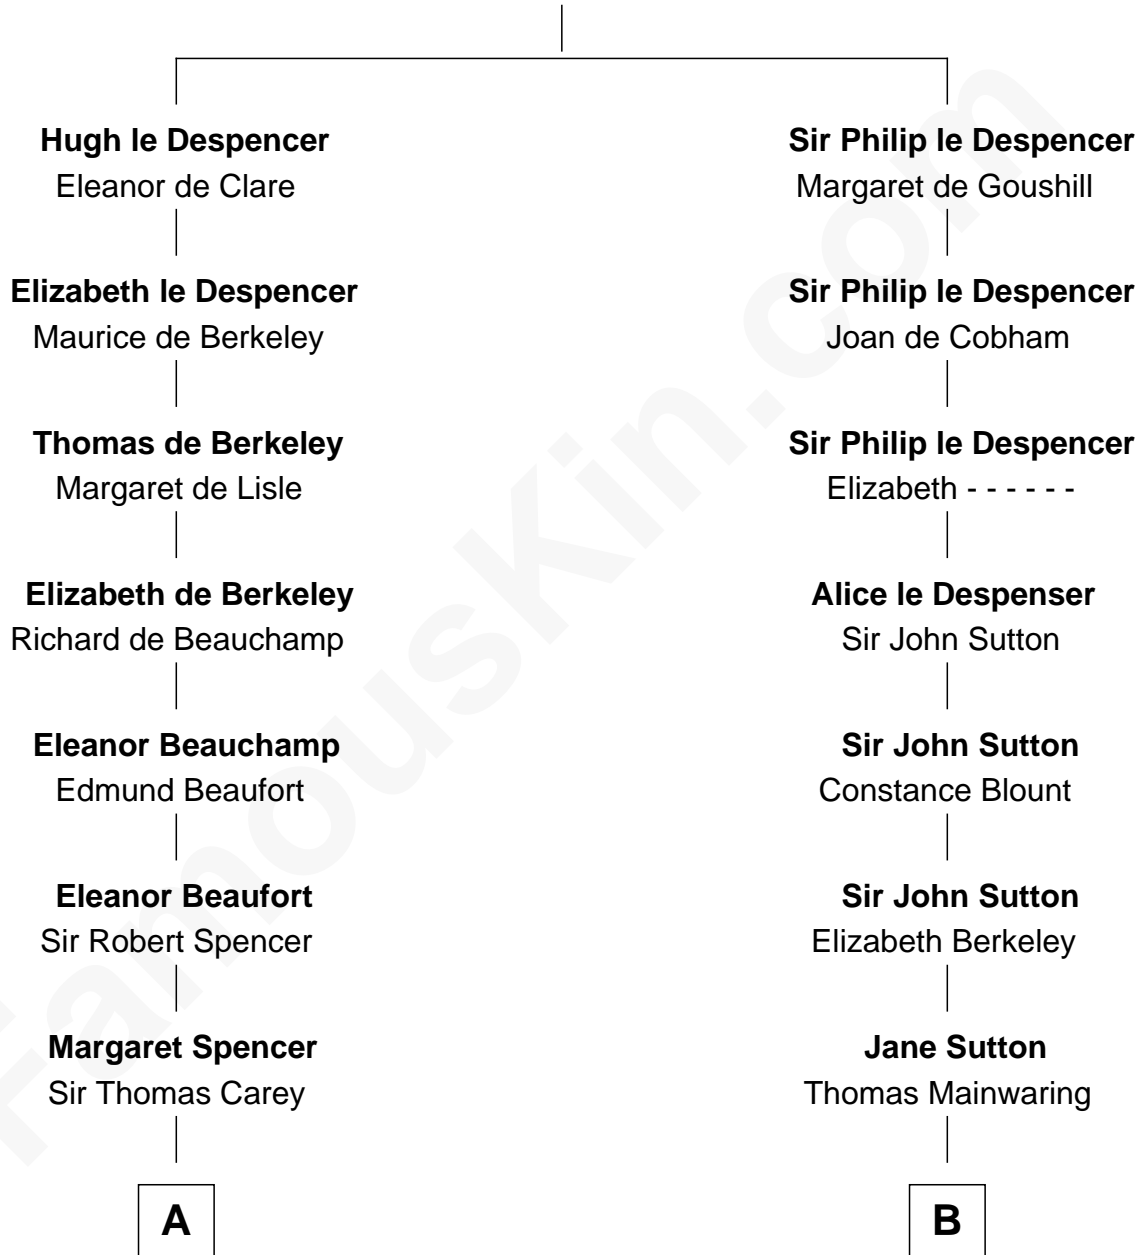

FamousKin.com

Relationship Chart of

Nelson Rockefeller
41st U.S. Vice-President

20th cousin 1 time removed of

Allen Dulles
5th Director of the C.I.A.

Sir Hugh le Despencer
Isabella de Beauchamp

C

Lucy Avery
Godfrey Lewis Rockefeller

William Avery Rockefeller
Eliza Davison

John Davison Rockefeller
Laura Celestia Spelman

John Davison Rockefeller
Abby Greene Aldrich

Nelson Rockefeller
41st U.S. Vice-President

D

Harriet Wadsworth Lathrop
Rev. Miron Winslow