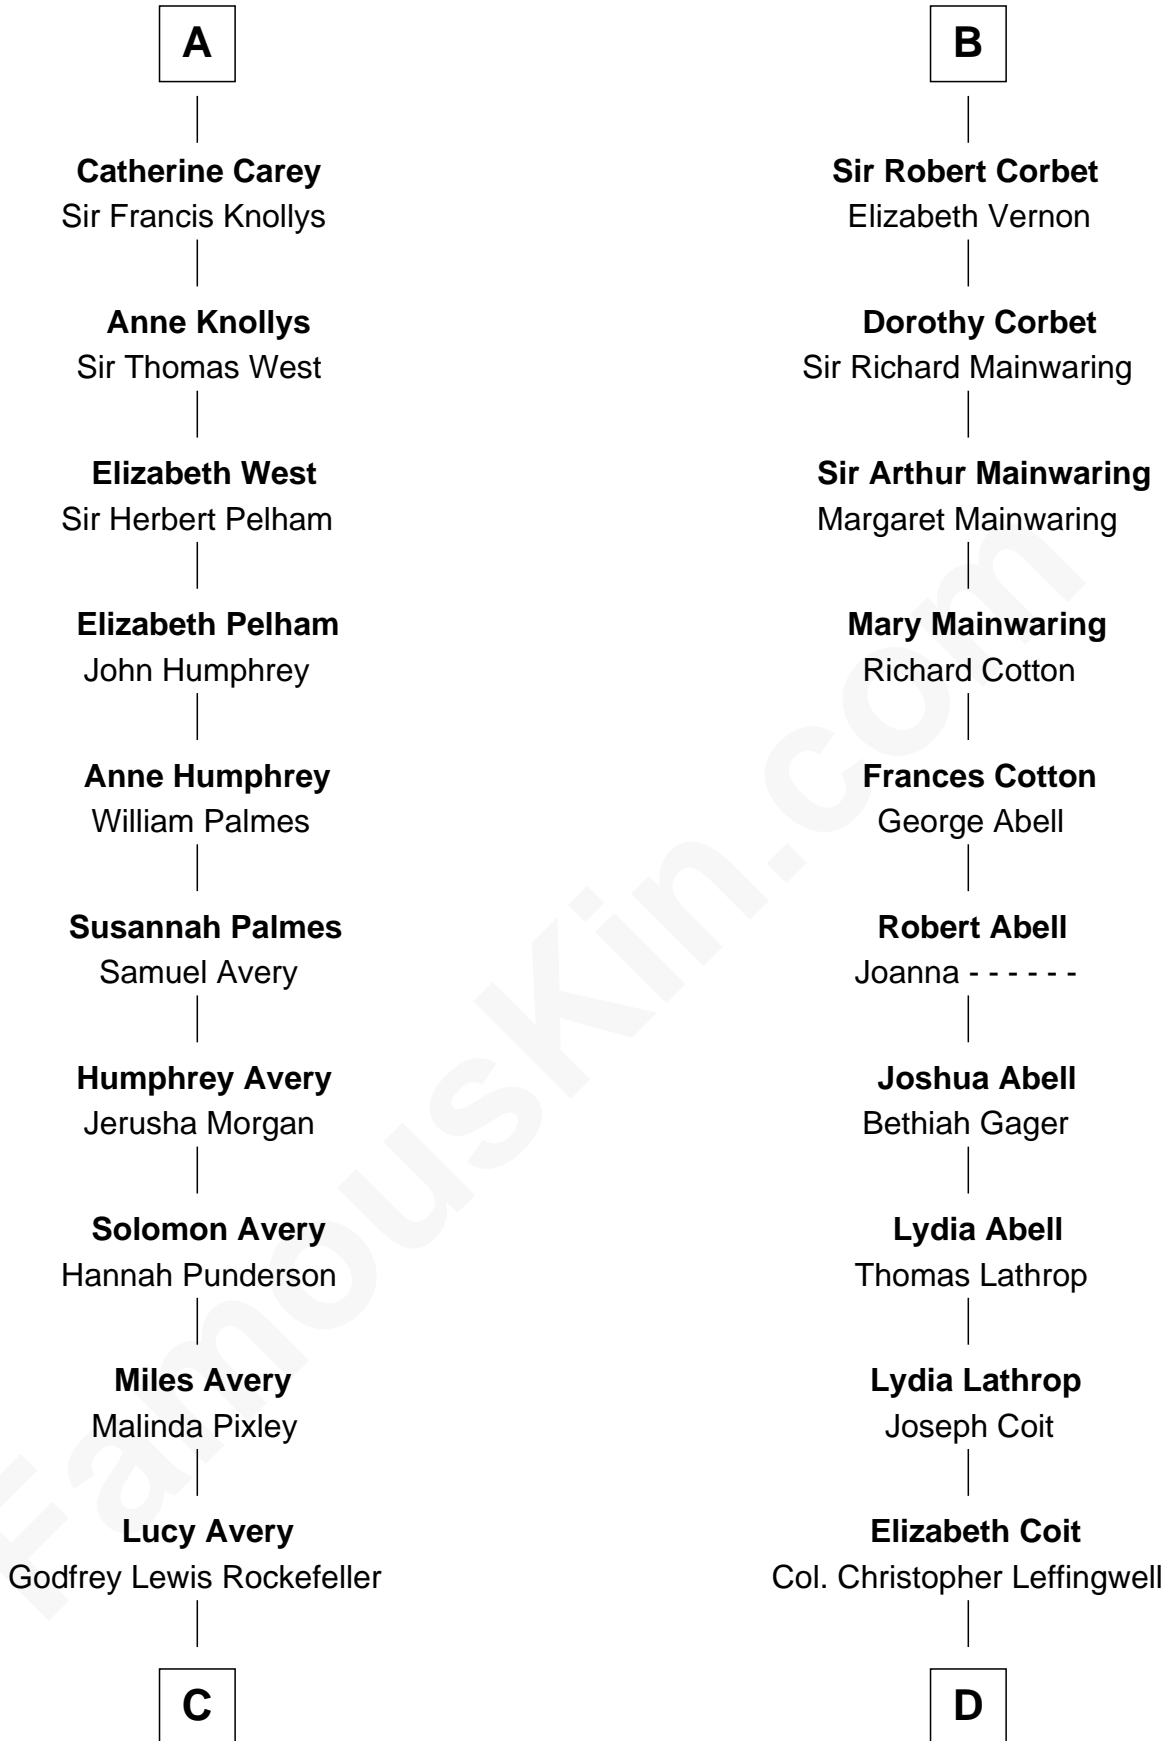

FamousKin.com Relationship Chart of

Nelson Rockefeller
41st U.S. Vice-President

20th cousin 1 time removed of

Allen Dulles
5th Director of the C.I.A.

Hugh le Despencer
Eleanor de Clare

Elizabeth le Despencer
Maurice de Berkeley

Thomas de Berkeley
Margaret de Lisle

Elizabeth de Berkeley
Richard de Beauchamp

Eleanor Beauchamp
Edmund Beaufort

Eleanor Beaufort
Sir Robert Spencer

Margaret Spencer
Sir Thomas Carey

Sir William Carey
Mary Boleyn

A

Sir Edward le Despencer
Anne de Ferrers

Edward Despencer
Elizabeth Burghersh

Margaret Despencer
Robert de Ferrers

Sir Edmund Ferrers
Ellen Roche

Sir William Ferrers
Elizabeth Belknap

Anne Ferrers
Sir Walter Devereux

Elizabeth Devereux
Sir Richard Corbet

B

C

William Avery Rockefeller

Eliza Davison

John Davison Rockefeller

Laura Celestia Spelman

John Davison Rockefeller