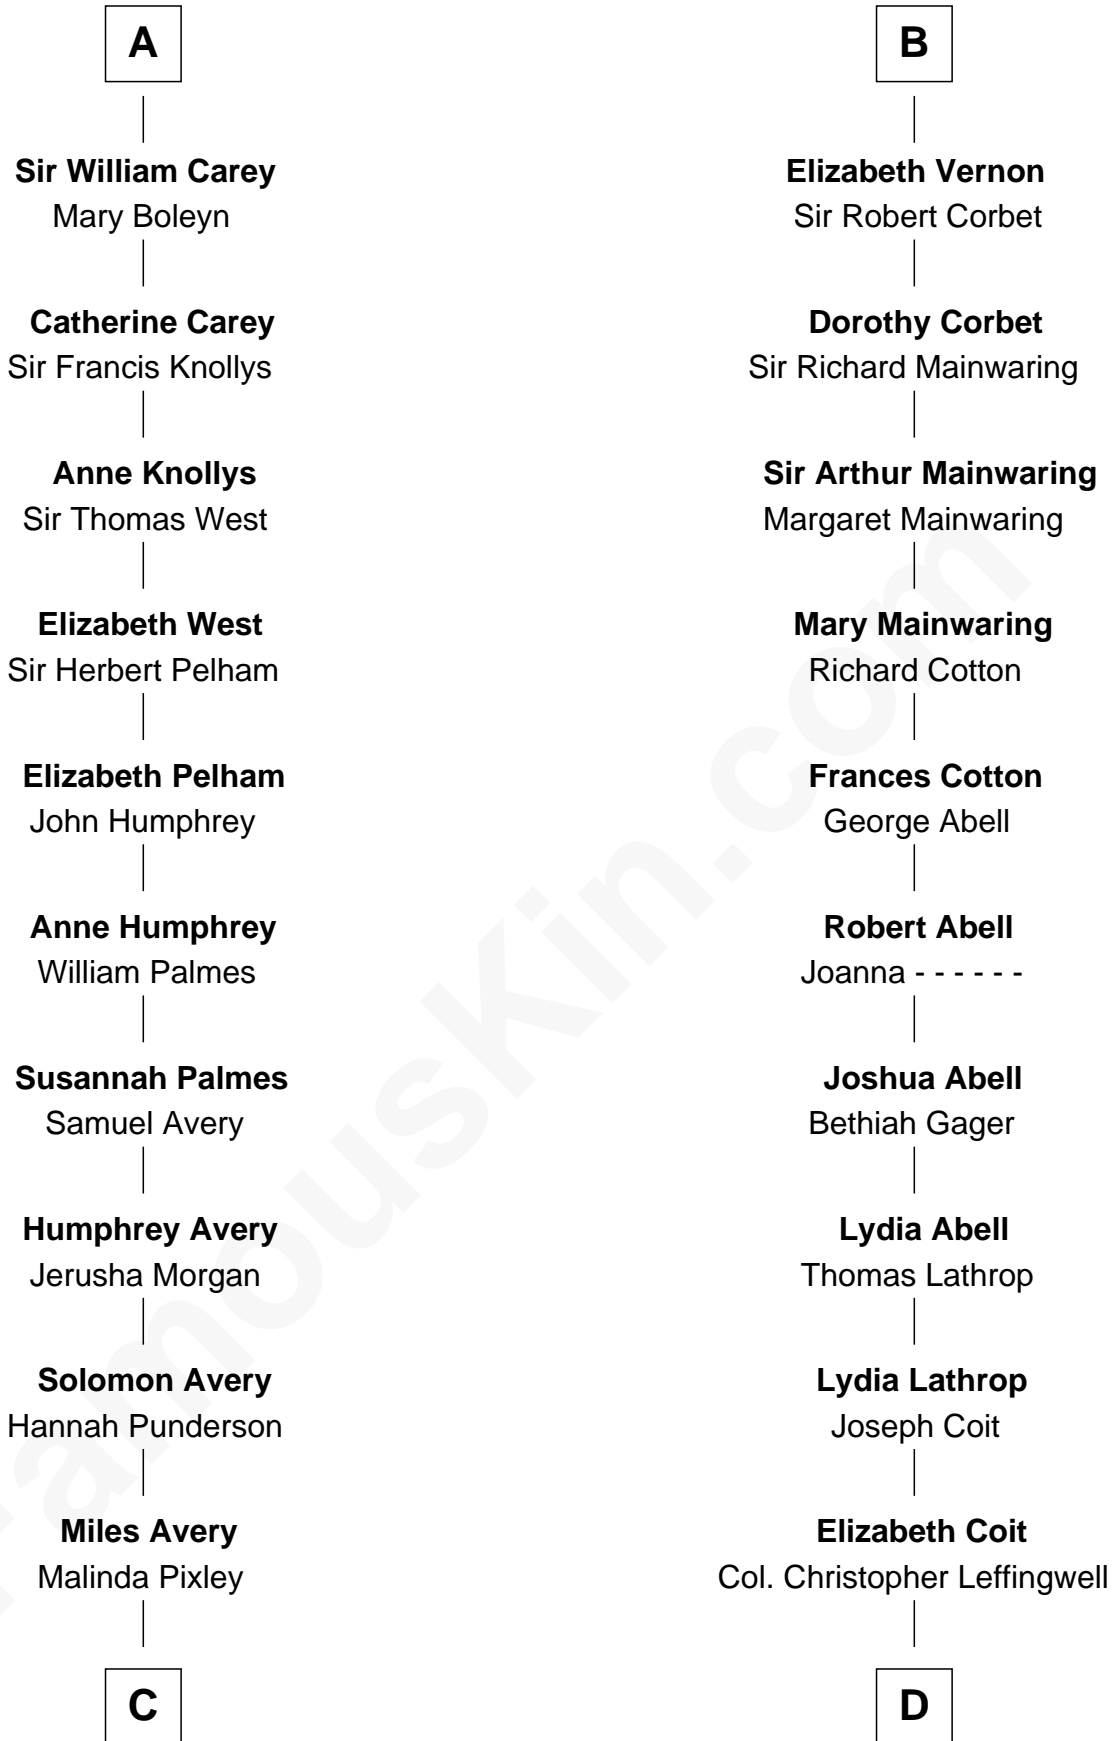

FamousKin.com Relationship Chart of

Nelson Rockefeller
41st U.S. Vice-President

21st cousin of

Allen Dulles
5th Director of the C.I.A.

Richard Fitzalan
Alice de Saluzzo

Edmund Fitzalan
Alice de Warenne

Richard Fitzalan
Eleanor Plantagenet

Alice Fitzalan
Sir Thomas de Holand

Margaret de Holand
Sir John Beaufort

Edmund Beaufort
Eleanor Beauchamp

Eleanor Beaufort
Sir Robert Spencer

Margaret Spencer
Sir Thomas Carey

A

Edmund Fitzalan
Alice de Warenne

Richard Fitzalan
Eleanor Plantagenet

Sir Richard Fitzalan
Elizabeth de Bohun

Joan Fitzalan
Sir William Beauchamp

Joan Beauchamp
James Butler

Elizabeth Butler
John Talbot

Ann Talbot
Sir Henry Vernon

B

C

Lucy Avery
Godfrey Lewis Rockefeller

William Avery Rockefeller
Eliza Davison

John Davison Rockefeller
Laura Celestia Spelman

John Davison Rockefeller
Abby Greene Aldrich

Nelson Rockefeller
41st U.S. Vice-President