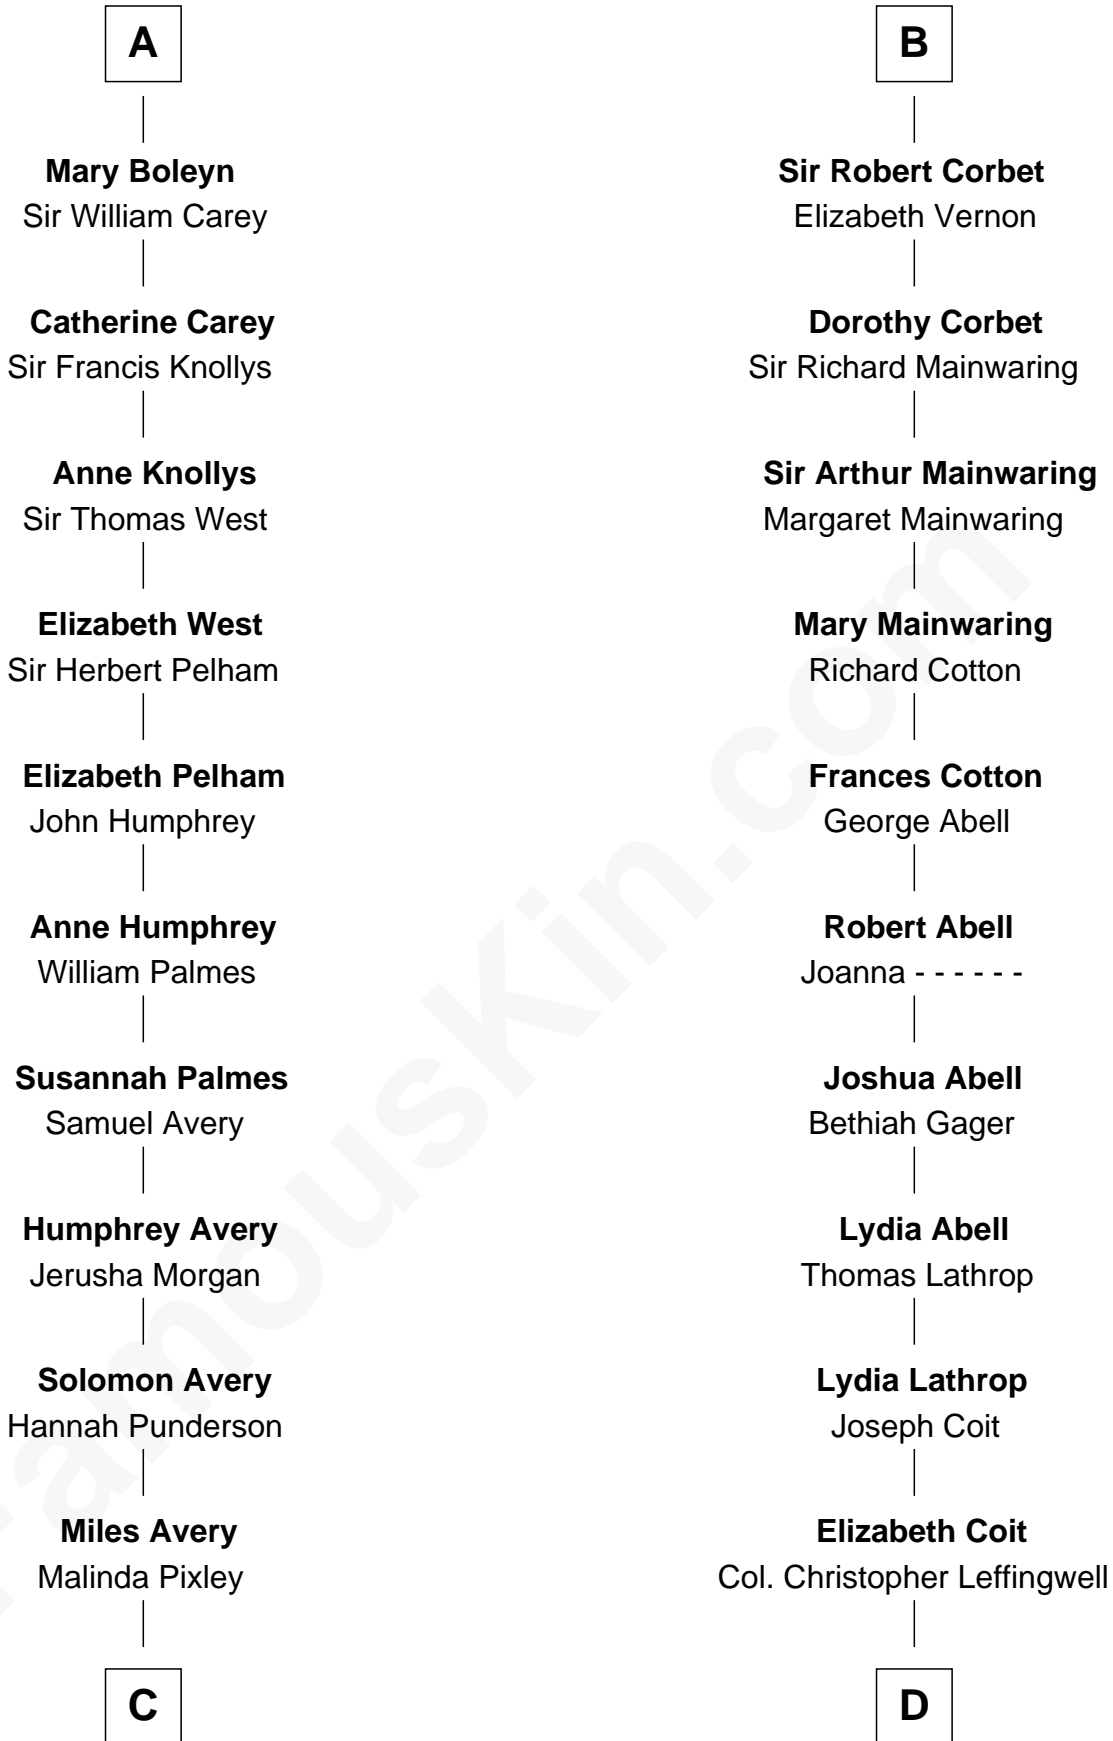

# FamousKin.com Relationship Chart of

**Nelson Rockefeller**  
41st U.S. Vice-President

21st cousin of

**Allen Dulles**  
5th Director of the C.I.A.

**Thomas of Brotherton**  
Alice de Hales

**Margaret Plantagenet**  
John de Segrave

**Elizabeth de Segrave**  
John de Mowbray

**Sir Thomas Mowbray**  
Elizabeth Fitzalan

**Margaret Mowbray**  
Sir Robert Howard

**Sir John Howard**  
Katherine Moleyns

**Sir Thomas Howard**  
Elizabeth Tilney

**Elizabeth Howard**  
Thomas Boleyn

**A**

**Margaret Plantagenet**  
John de Segrave

**Elizabeth de Segrave**  
John de Mowbray

**Margaret Mowbray**  
Sir Reginald Lucy

**Sir Walter Lucy**  
Eleanor L'Arcedeckne

**Eleanor Lucy**  
Sir Thomas Hopton

**Elizabeth Hopton**  
Sir Roger Corbet

**Sir Richard Corbet**  
Elizabeth Devereux

**B**

**C**

**Lucy Avery**  
Godfrey Lewis Rockefeller

**William Avery Rockefeller**  
Eliza Davison