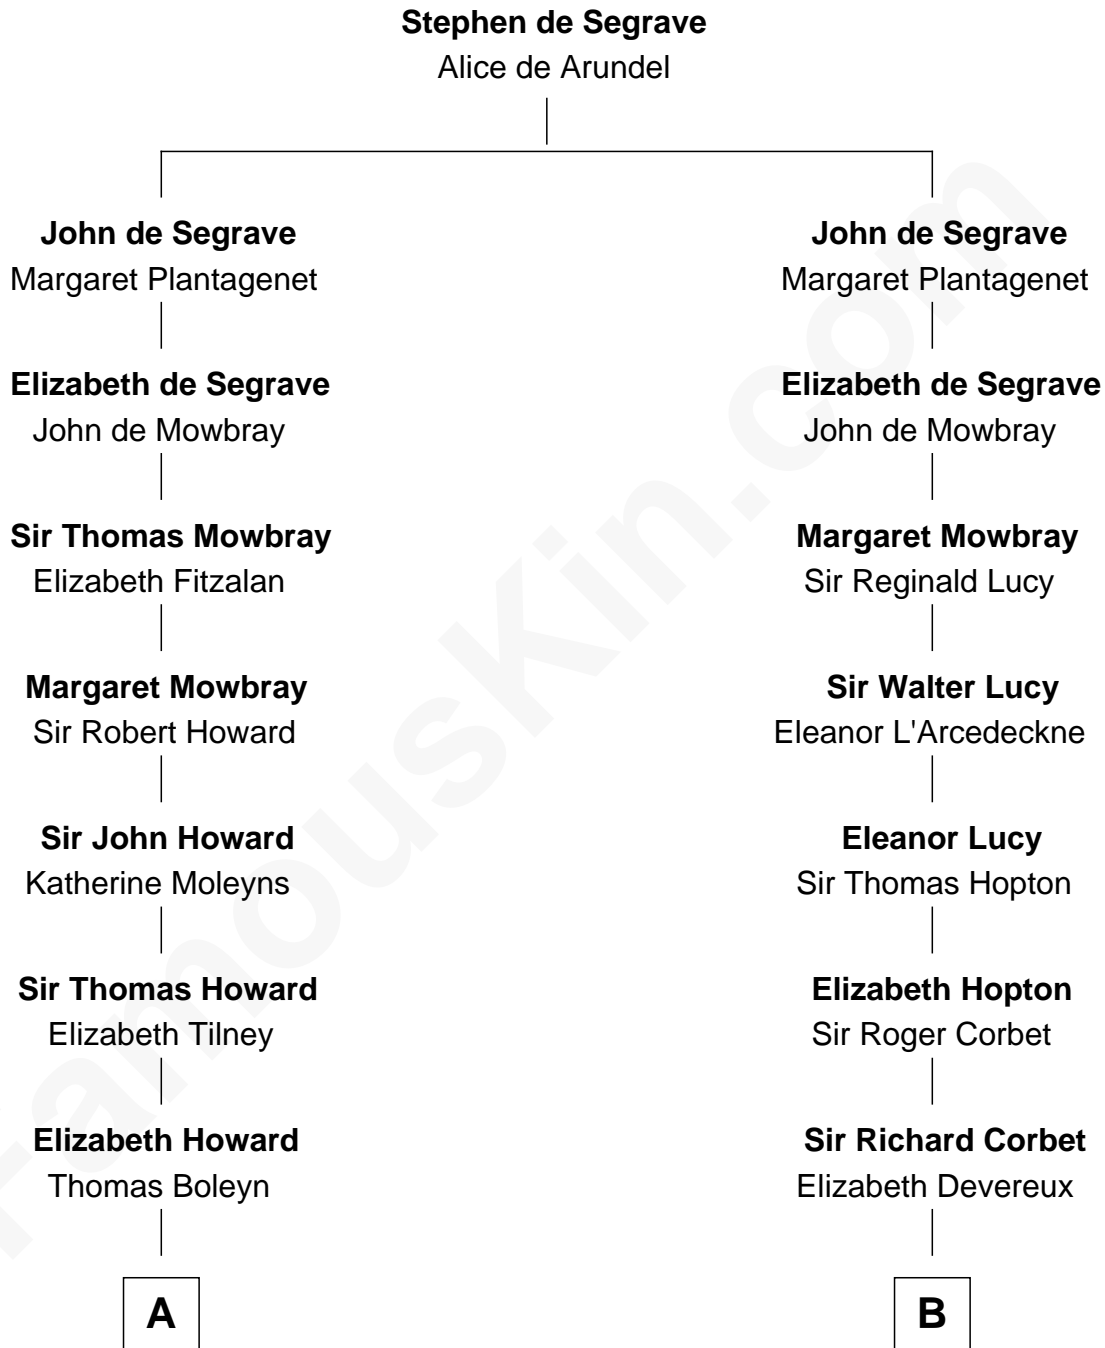

FamousKin.com Relationship Chart of

Nelson Rockefeller
41st U.S. Vice-President

21st cousin of

John Foster Dulles
52nd U.S. Secretary of State

A

Mary Boleyn
Sir William Carey

Catherine Carey
Sir Francis Knollys

Anne Knollys
Sir Thomas West

Elizabeth West
Sir Herbert Pelham

Elizabeth Pelham
John Humphrey

Anne Humphrey
William Palmes

Susannah Palmes
Samuel Avery

Humphrey Avery
Jerusha Morgan

Solomon Avery
Hannah Punderson