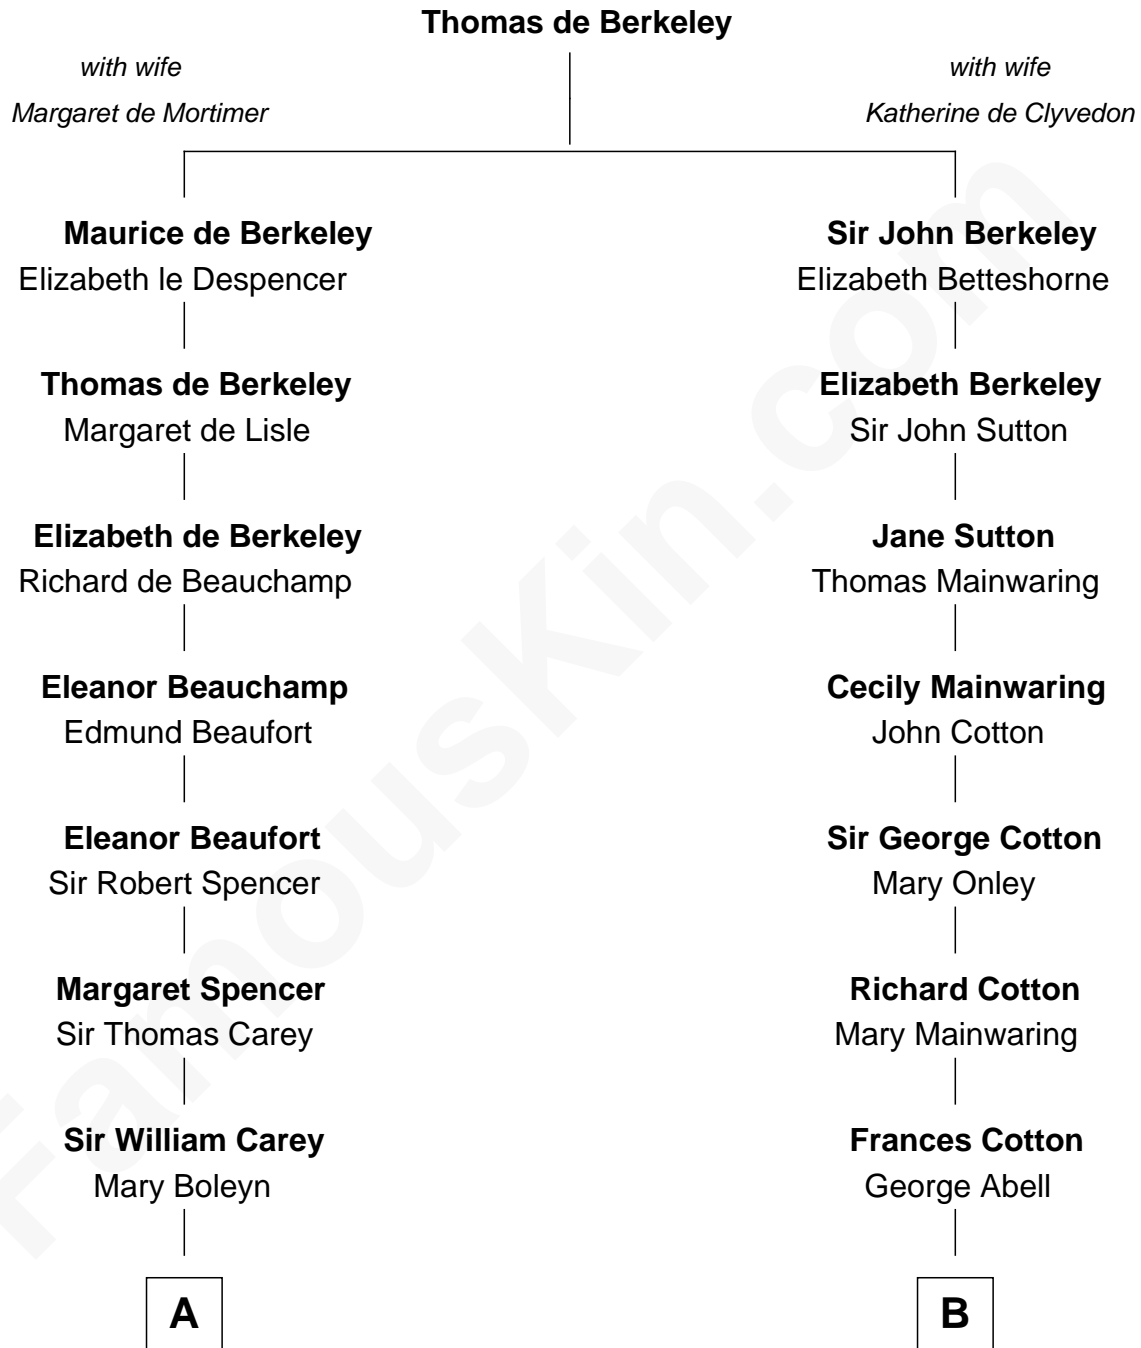

**FamousKin.com**  
**Relationship Chart of**  
**Nelson Rockefeller**  
*41st U.S. Vice-President*

**16th cousin 4 times removed of**  
**John Foster Dulles**  
*52nd U.S. Secretary of State*

**C**

—  
**William Avery Rockefeller**

Eliza Davison

—  
**John Davison Rockefeller**

Laura Celestia Spelman

—  
**John Davison Rockefeller**

Abby Greene Aldrich

—  
**Nelson Rockefeller**

*41st U.S. Vice-President*

FamousKin.com