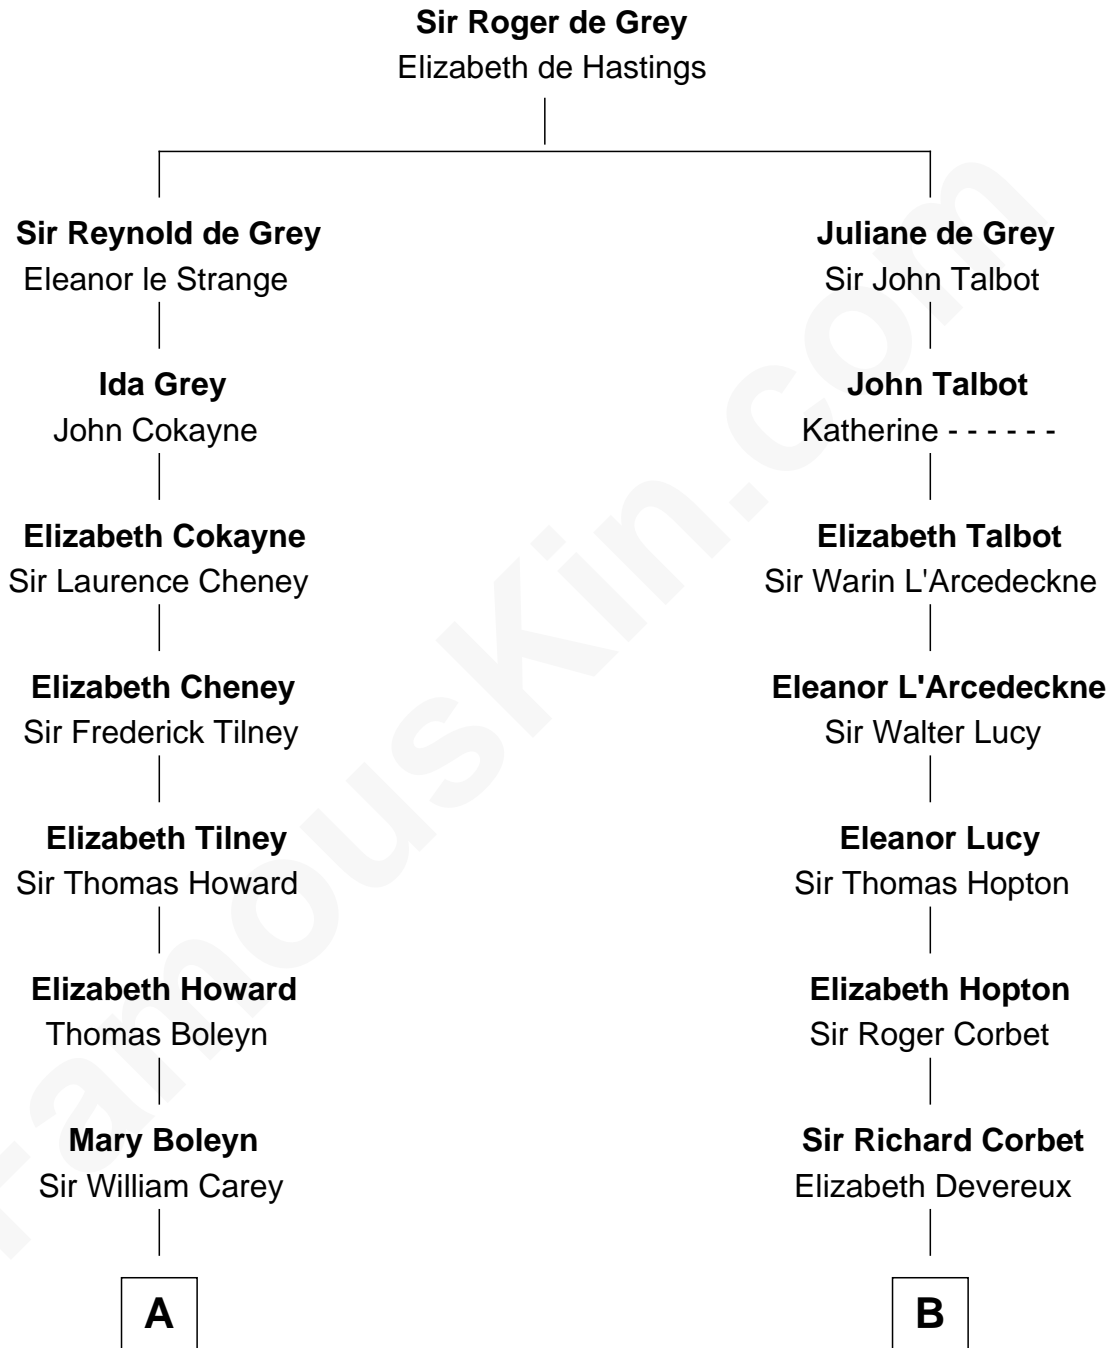

FamousKin.com Relationship Chart of

Nelson Rockefeller

41st U.S. Vice-President

20th cousin 1 time removed of

John Foster Dulles

52nd U.S. Secretary of State

C

William Avery Rockefeller

Eliza Davison

John Davison Rockefeller

Laura Celestia Spelman

John Davison Rockefeller

Abby Greene Aldrich

Nelson Rockefeller

41st U.S. Vice-President

D