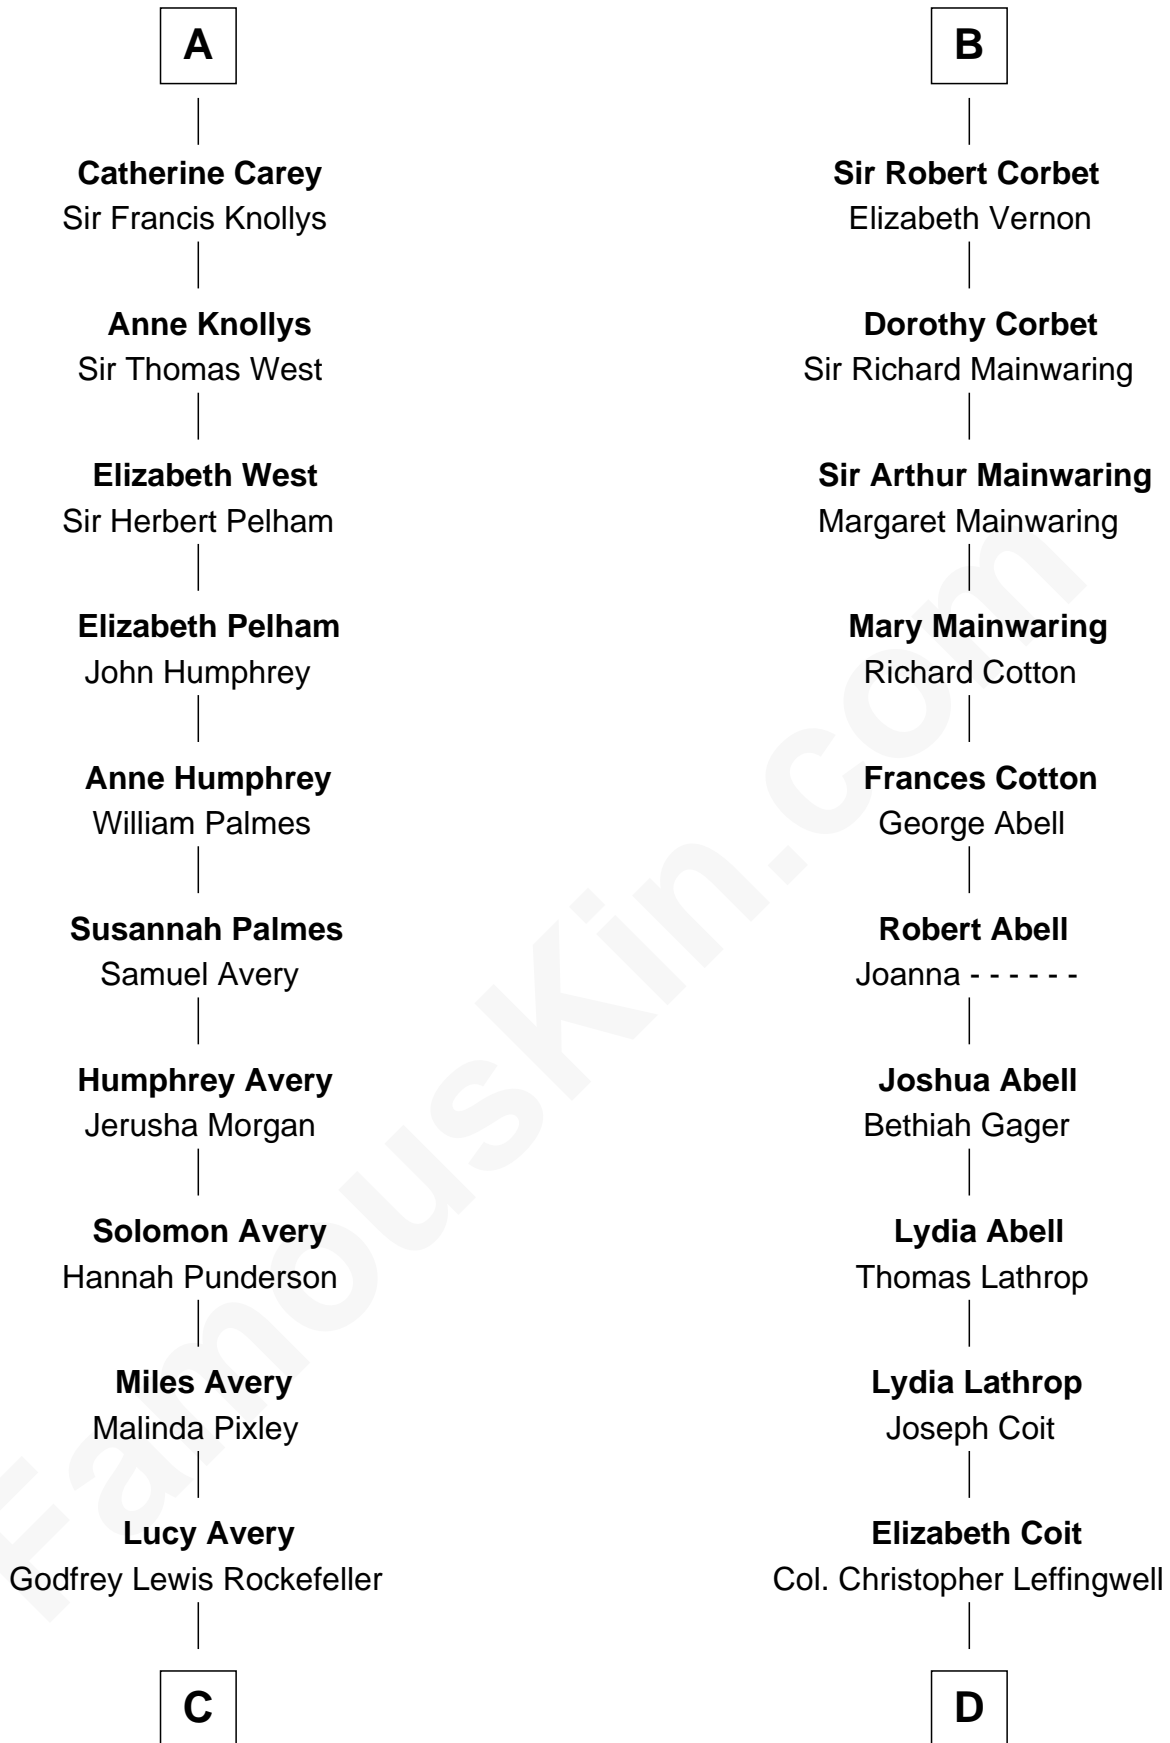

FamousKin.com Relationship Chart of

Nelson Rockefeller

41st U.S. Vice-President

20th cousin 1 time removed of

John Foster Dulles

52nd U.S. Secretary of State

C

William Avery Rockefeller

Eliza Davison

John Davison Rockefeller

Laura Celestia Spelman

John Davison Rockefeller

Abby Greene Aldrich

Nelson Rockefeller

41st U.S. Vice-President

D

Joanna Leffingwell

Charles Lathrop

Harriet Wadsworth Lathrop

Rev. Miron Winslow

Harriet Lathrop Winslow

Rev. John Welsh Dulles

Allen Macy Dulles

Edith Foster