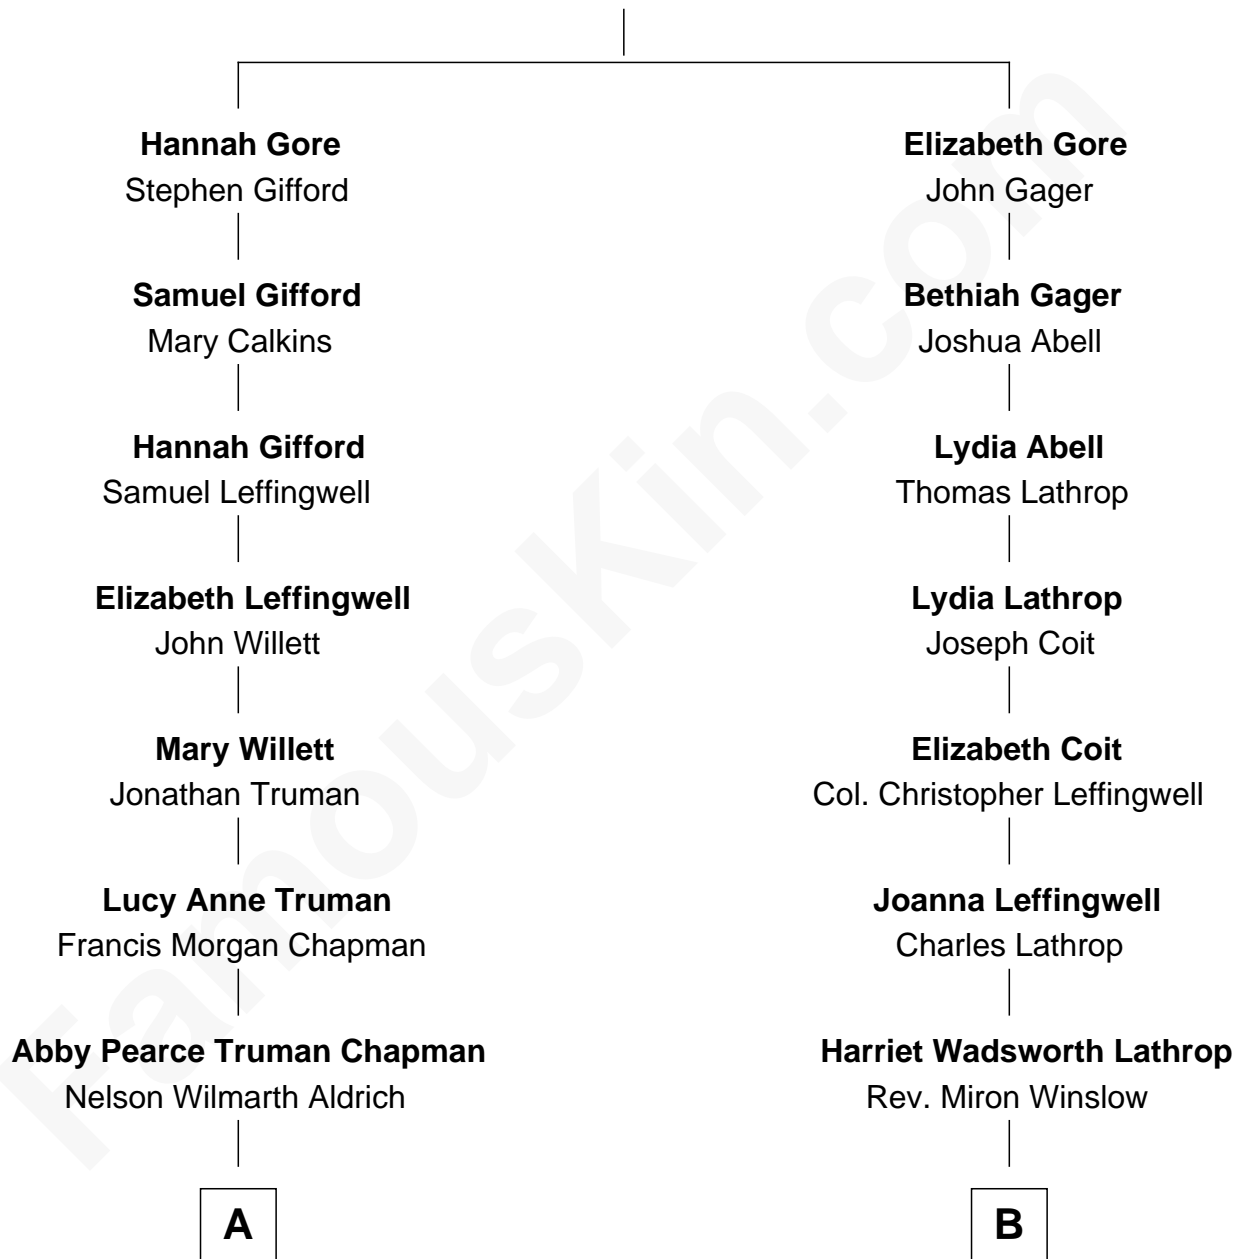

# FamousKin.com Relationship Chart of

**Nelson Rockefeller**

*41st U.S. Vice-President*

8th cousin 1 time removed of

**John Foster Dulles**

*52nd U.S. Secretary of State*

**Samuel Gore**

Elizabeth Hill

**A**

**Abby Greene Aldrich**  
John Davison Rockefeller

**Nelson Rockefeller**  
*41st U.S. Vice-President*

**B**

**Harriet Lathrop Winslow**  
Rev. John Welsh Dulles

**Allen Macy Dulles**  
Edith Foster

**John Foster Dulles**  
*52nd U.S. Secretary of State*