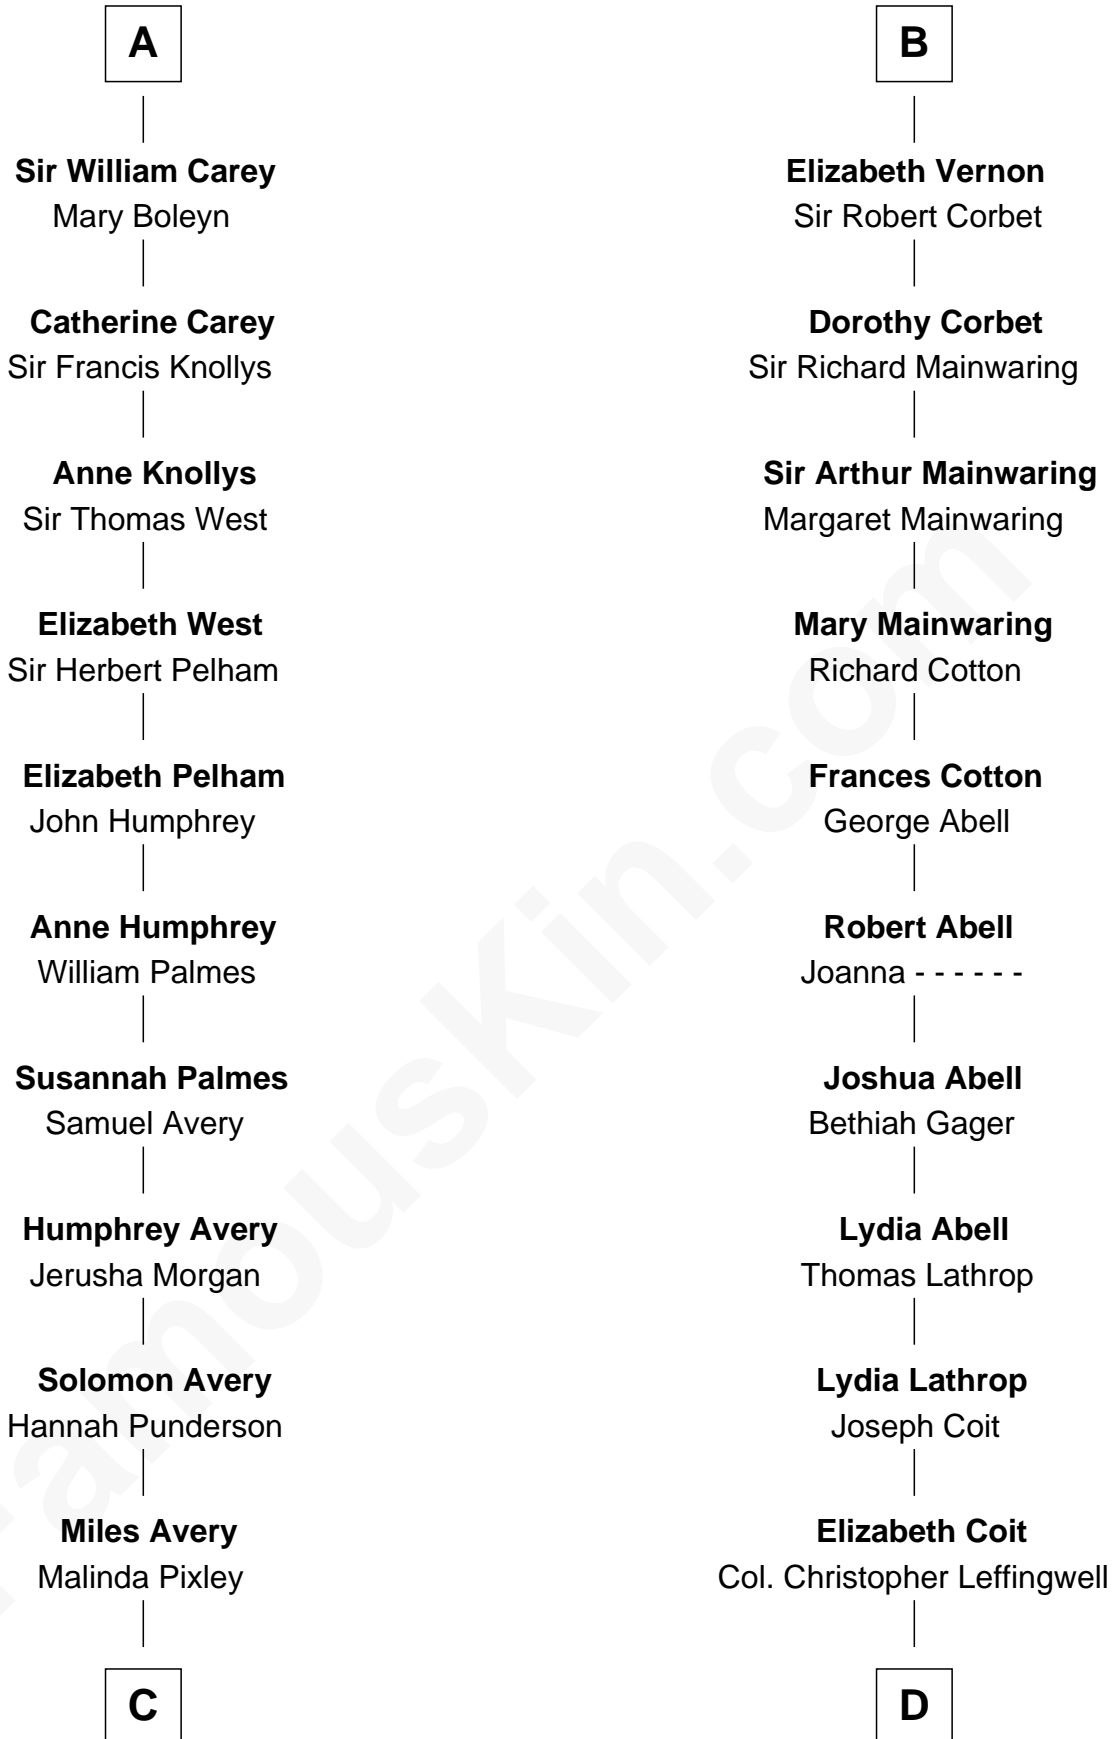

FamousKin.com Relationship Chart of

Nelson Rockefeller

41st U.S. Vice-President

21st cousin of

John Foster Dulles

52nd U.S. Secretary of State

C

Lucy Avery
Godfrey Lewis Rockefeller

William Avery Rockefeller
Eliza Davison

John Davison Rockefeller
Laura Celestia Spelman

John Davison Rockefeller
Abby Greene Aldrich

Nelson Rockefeller
41st U.S. Vice-President

D

Joanna Leffingwell
Charles Lathrop

Harriet Wadsworth Lathrop
Rev. Miron Winslow

Harriet Lathrop Winslow
Rev. John Welsh Dulles

Allen Macy Dulles
Edith Foster

John Foster Dulles
52nd U.S. Secretary of State