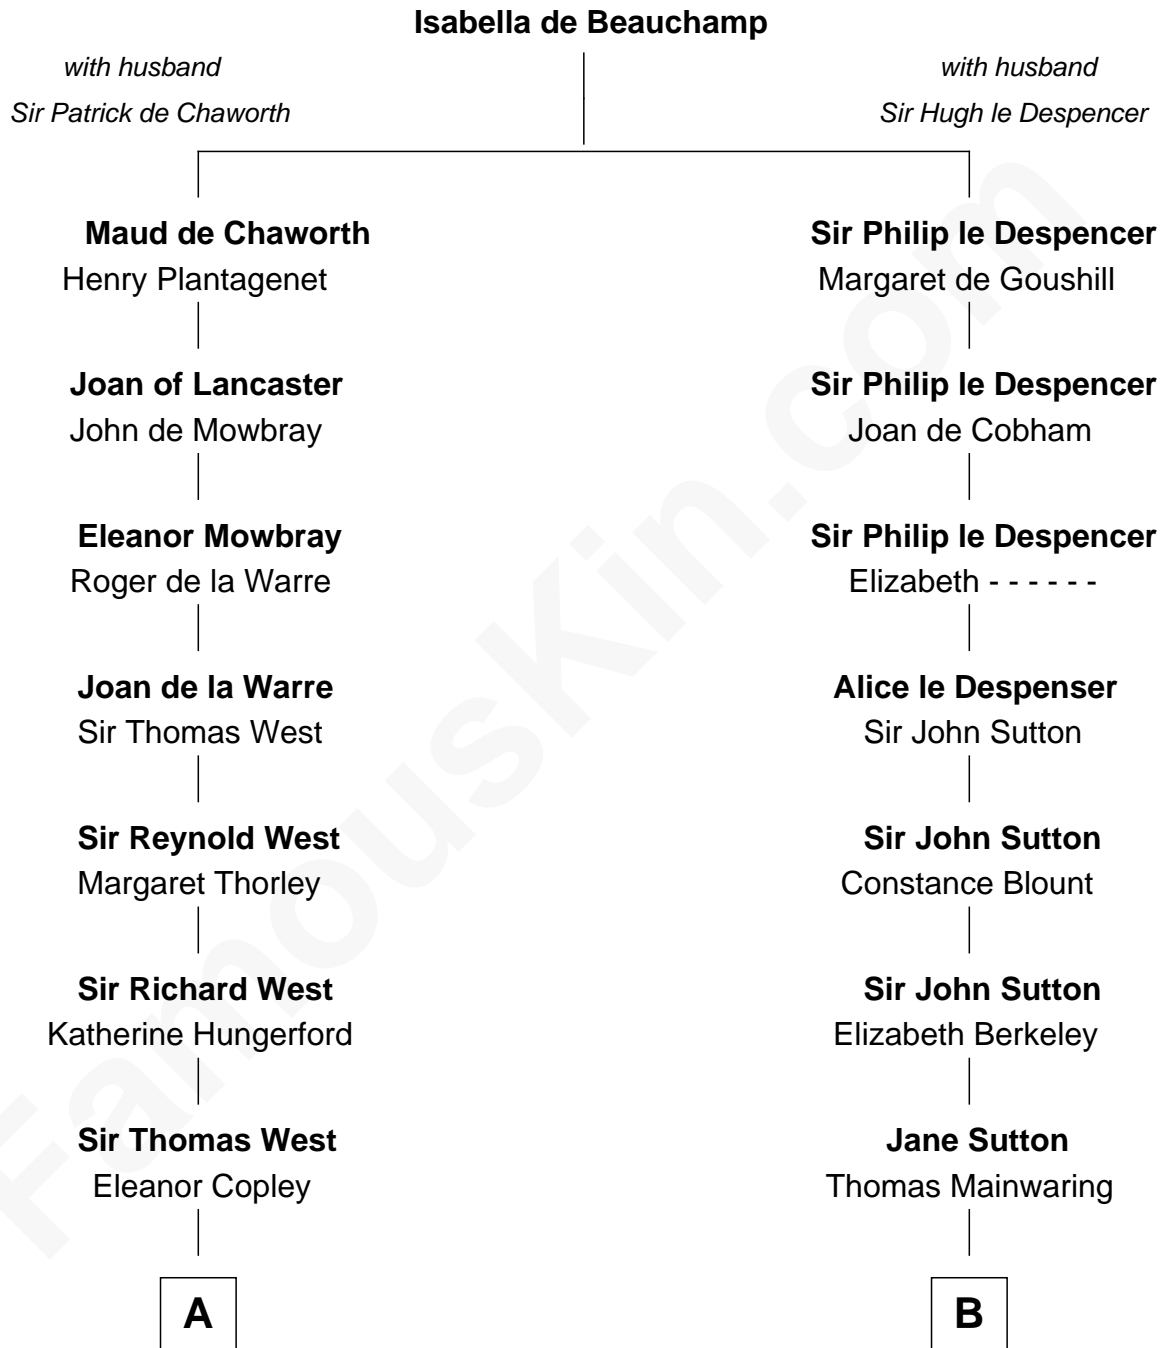

# FamousKin.com Relationship Chart of

**Nelson Rockefeller**

*41st U.S. Vice-President*

20th cousin 1 time removed of

**John Foster Dulles**

*52nd U.S. Secretary of State*

**C**

**Lucy Avery**  
Godfrey Lewis Rockefeller

**William Avery Rockefeller**  
Eliza Davison

**John Davison Rockefeller**  
Laura Celestia Spelman

**John Davison Rockefeller**  
Abby Greene Aldrich

**Nelson Rockefeller**  
*41st U.S. Vice-President*

**D**

**Harriet Wadsworth Lathrop**  
Rev. Miron Winslow

**Harriet Lathrop Winslow**  
Rev. John Welsh Dulles

**Allen Macy Dulles**  
Edith Foster

**John Foster Dulles**  
*52nd U.S. Secretary of State*