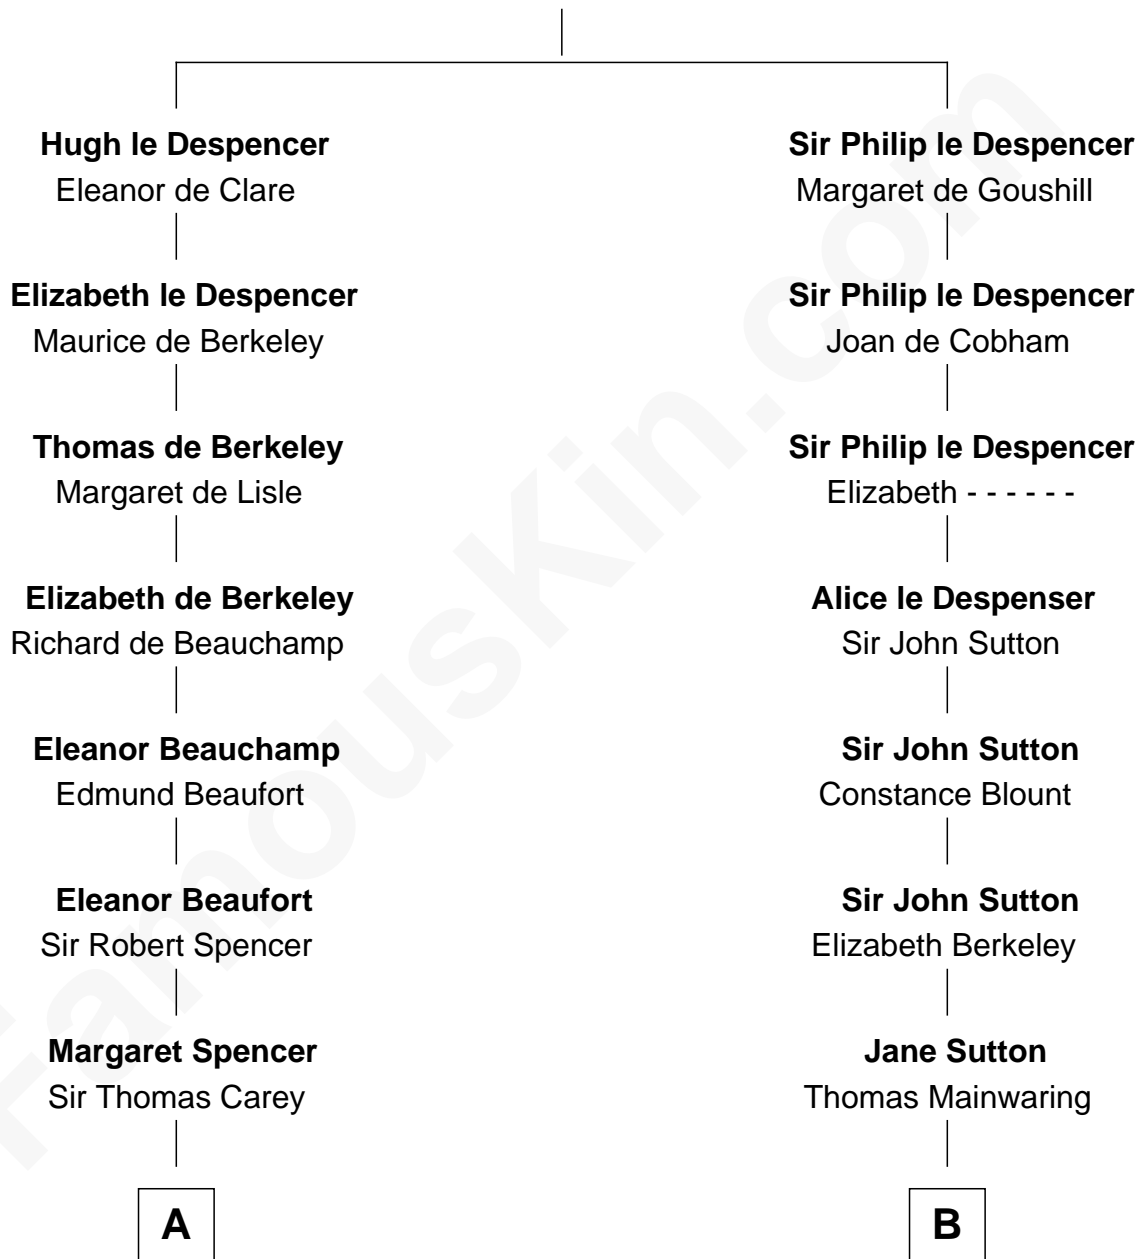

FamousKin.com Relationship Chart of

Nelson Rockefeller

41st U.S. Vice-President

20th cousin 1 time removed of

John Foster Dulles

52nd U.S. Secretary of State

Sir Hugh le Despencer

Isabella de Beauchamp

C

Lucy Avery
Godfrey Lewis Rockefeller

William Avery Rockefeller
Eliza Davison

John Davison Rockefeller
Laura Celestia Spelman

John Davison Rockefeller
Abby Greene Aldrich

Nelson Rockefeller
41st U.S. Vice-President