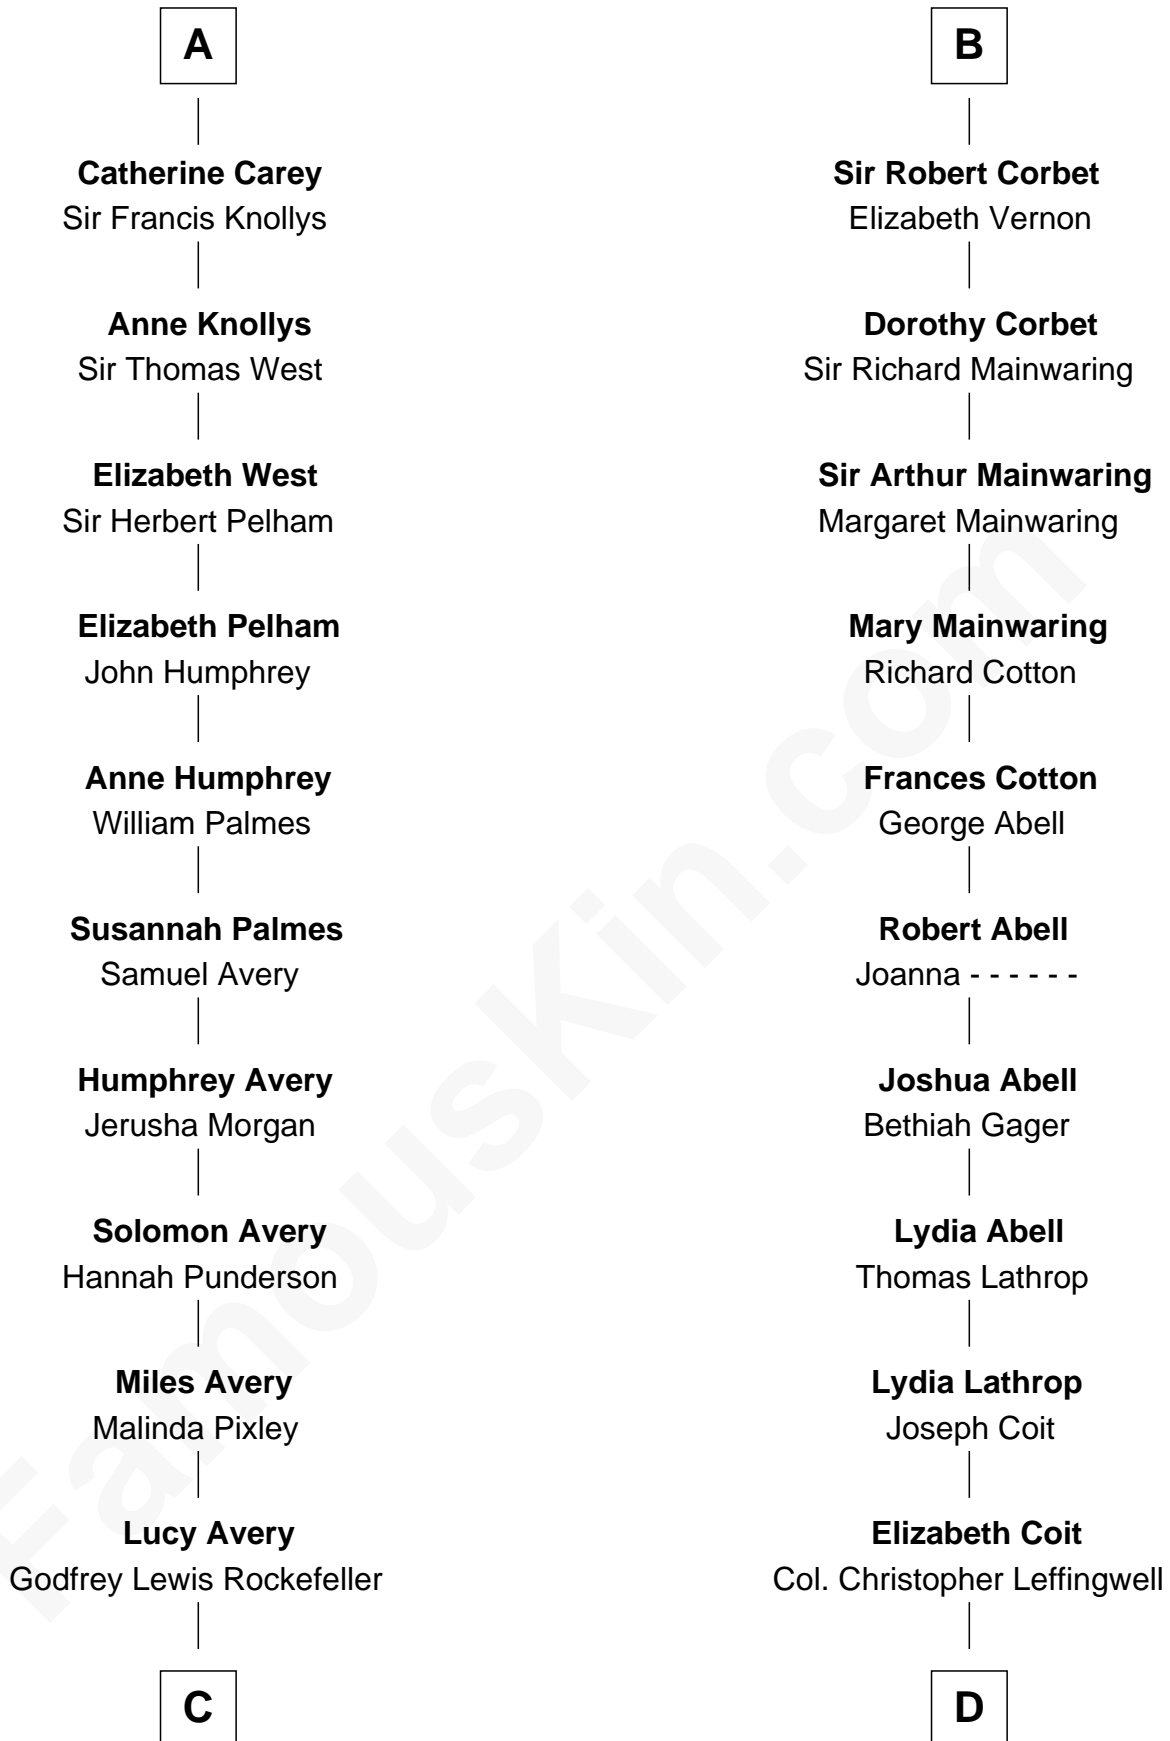

FamousKin.com Relationship Chart of

Nelson Rockefeller

41st U.S. Vice-President

20th cousin 1 time removed of

John Foster Dulles

52nd U.S. Secretary of State

Hugh le Despencer

Eleanor de Clare

Eleanor Beaufort

Sir Robert Spencer

Margaret Spencer

Sir Thomas Carey

Sir William Carey

Mary Boleyn

A

Sir Edward le Despencer

Elizabeth Belknap

Anne Ferrers

Sir Walter Devereux

Elizabeth Devereux

Sir Richard Corbet

B

C

William Avery Rockefeller

Eliza Davison

John Davison Rockefeller

Laura Celestia Spelman

John Davison Rockefeller

Abby Greene Aldrich

Nelson Rockefeller

41st U.S. Vice-President

D