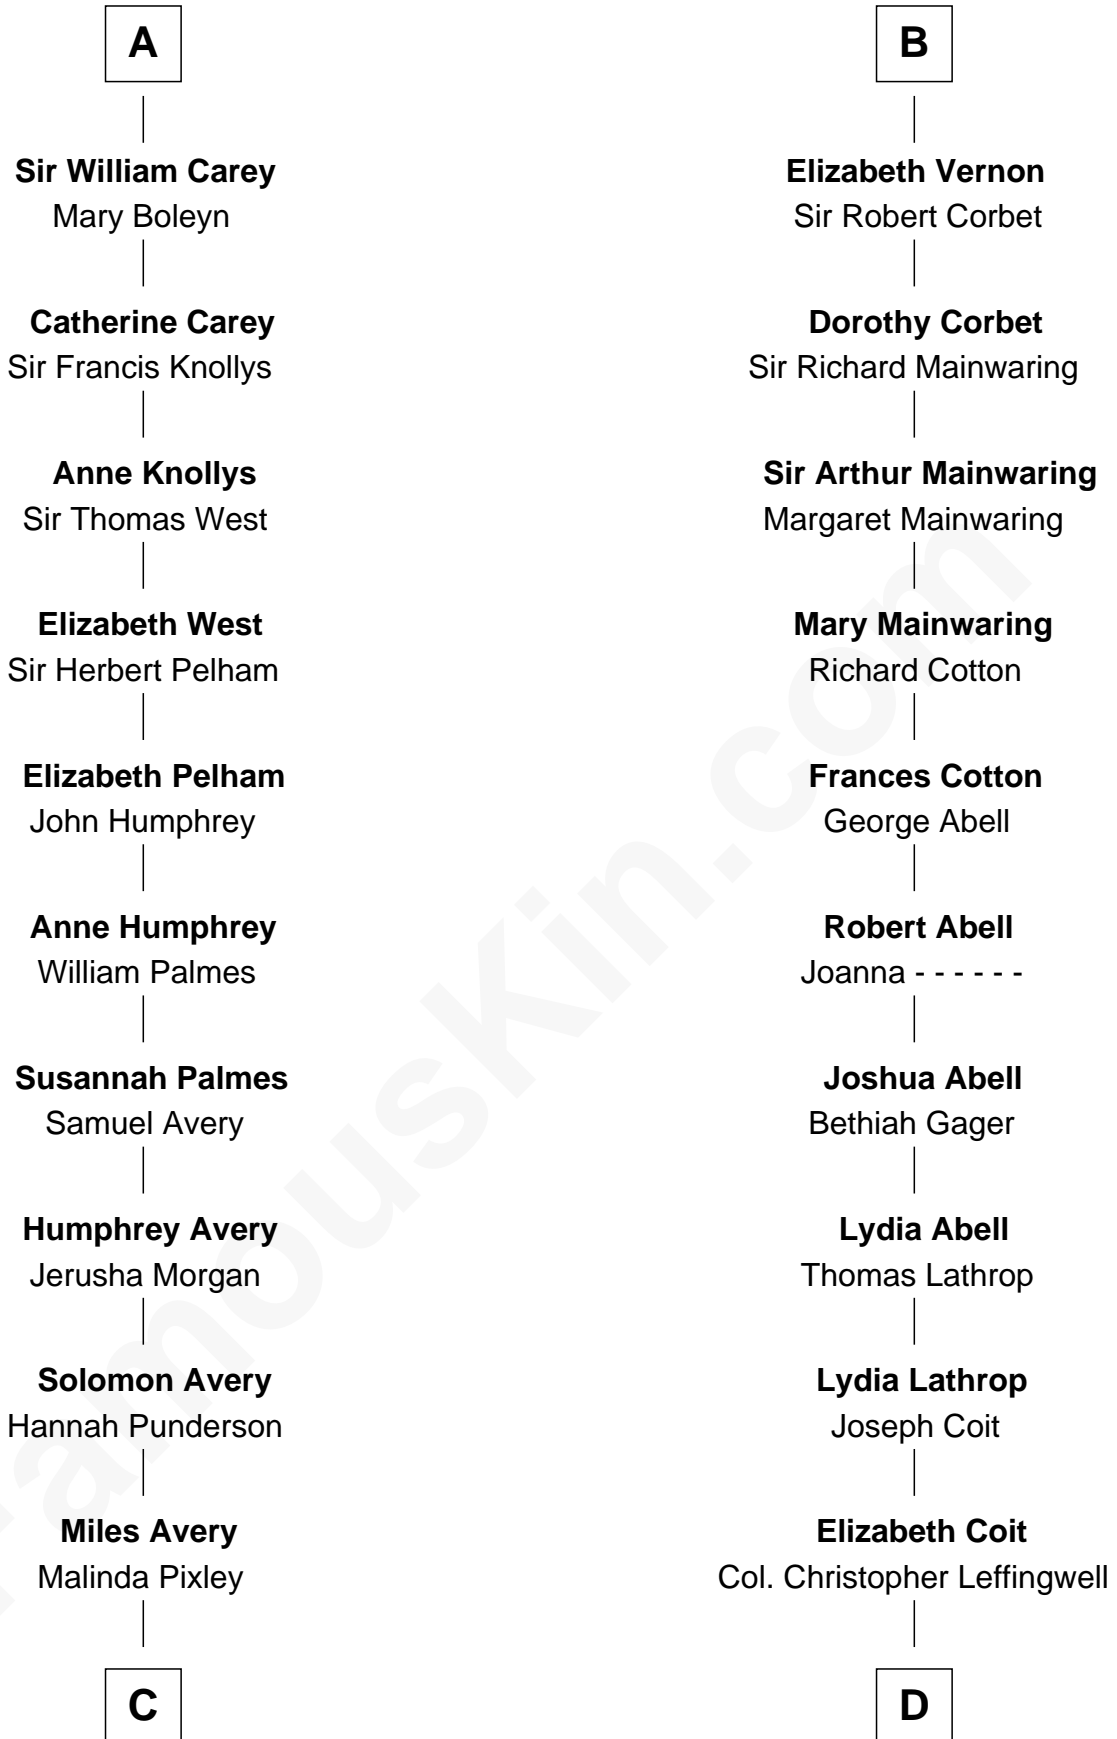

FamousKin.com Relationship Chart of

Nelson Rockefeller
41st U.S. Vice-President

21st cousin of

John Foster Dulles
52nd U.S. Secretary of State

Richard Fitzalan
Alice de Saluzzo

C

Lucy Avery
Godfrey Lewis Rockefeller

William Avery Rockefeller
Eliza Davison

John Davison Rockefeller
Laura Celestia Spelman

John Davison Rockefeller
Abby Greene Aldrich

Nelson Rockefeller
41st U.S. Vice-President

D

Joanna Leffingwell
Charles Lathrop

Harriet Wadsworth Lathrop
Rev. Miron Winslow

Harriet Lathrop Winslow
Rev. John Welsh Dulles

Allen Macy Dulles
Edith Foster

John Foster Dulles
52nd U.S. Secretary of State