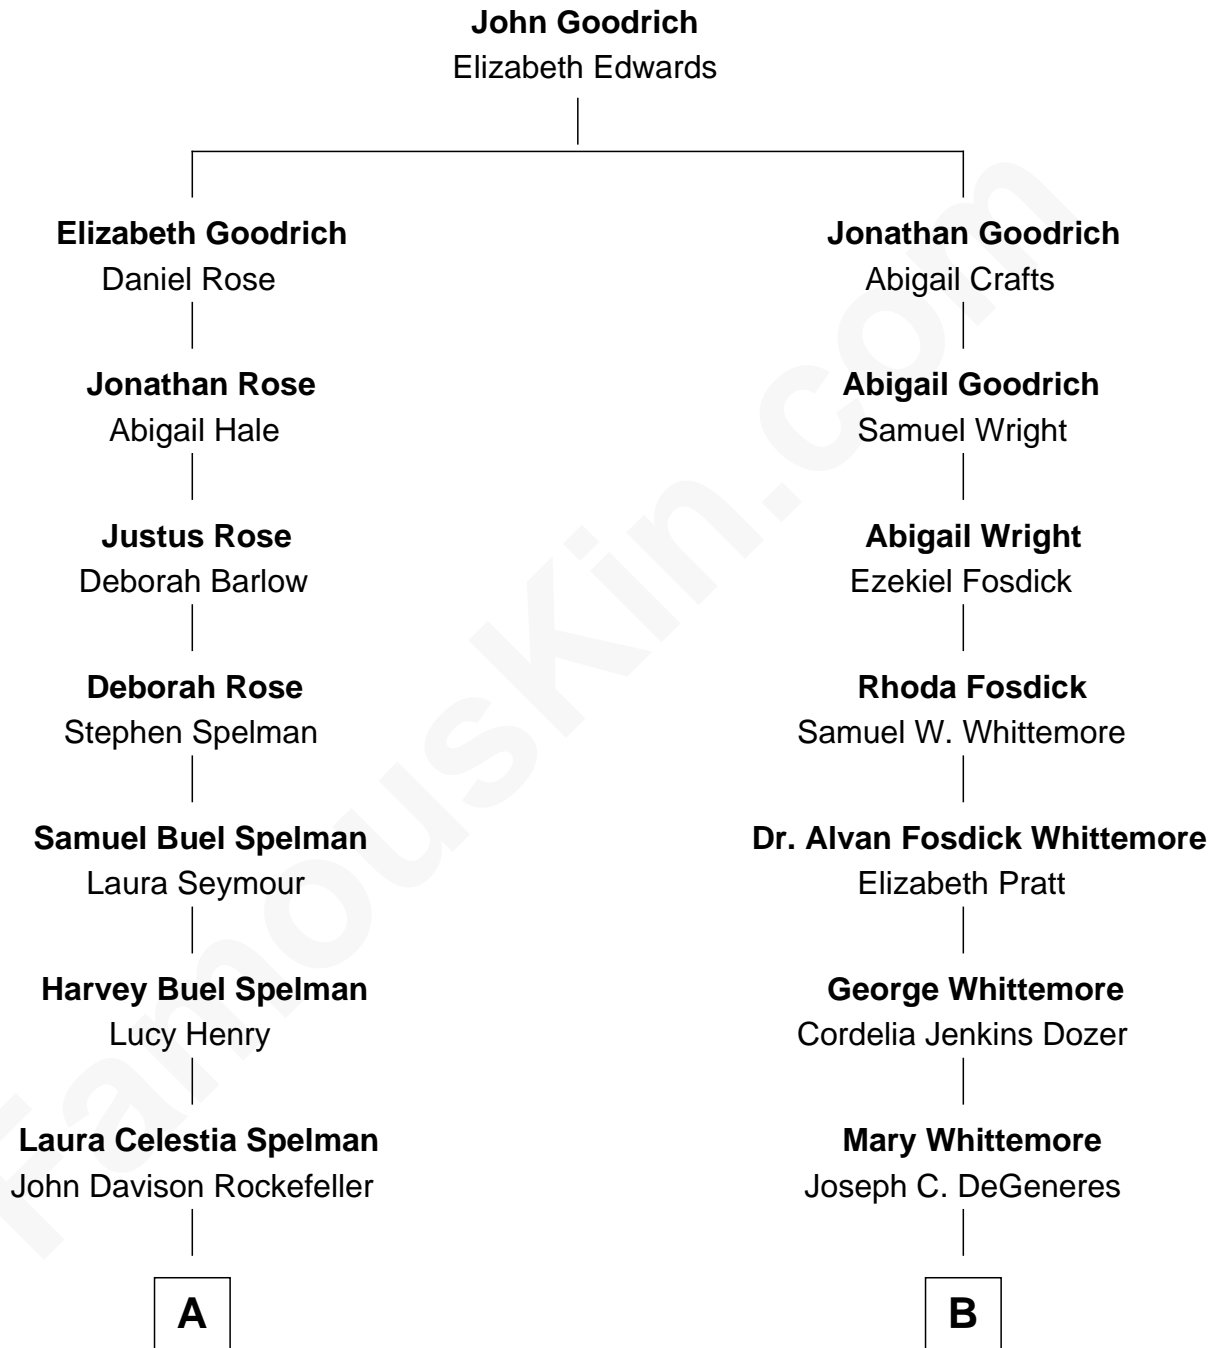

# FamousKin.com Relationship Chart of

**Nelson Rockefeller**

*41st U.S. Vice-President*

8th cousin 2 times removed of

**Ellen DeGeneres**

*Comedienne and TV Personality*

**A**

**John Davison Rockefeller**

Abby Greene Aldrich

**Nelson Rockefeller**

*41st U.S. Vice-President*

**B**

**Alfred George DeGeneres**

Julia E. Billiu

**Elliot Everett DeGeneres**

Ruth Elodie Martin

**Elliot Everett DeGeneres**

Betty Jane Pfeffer

**Ellen DeGeneres**

*Comedienne and TV Personality*