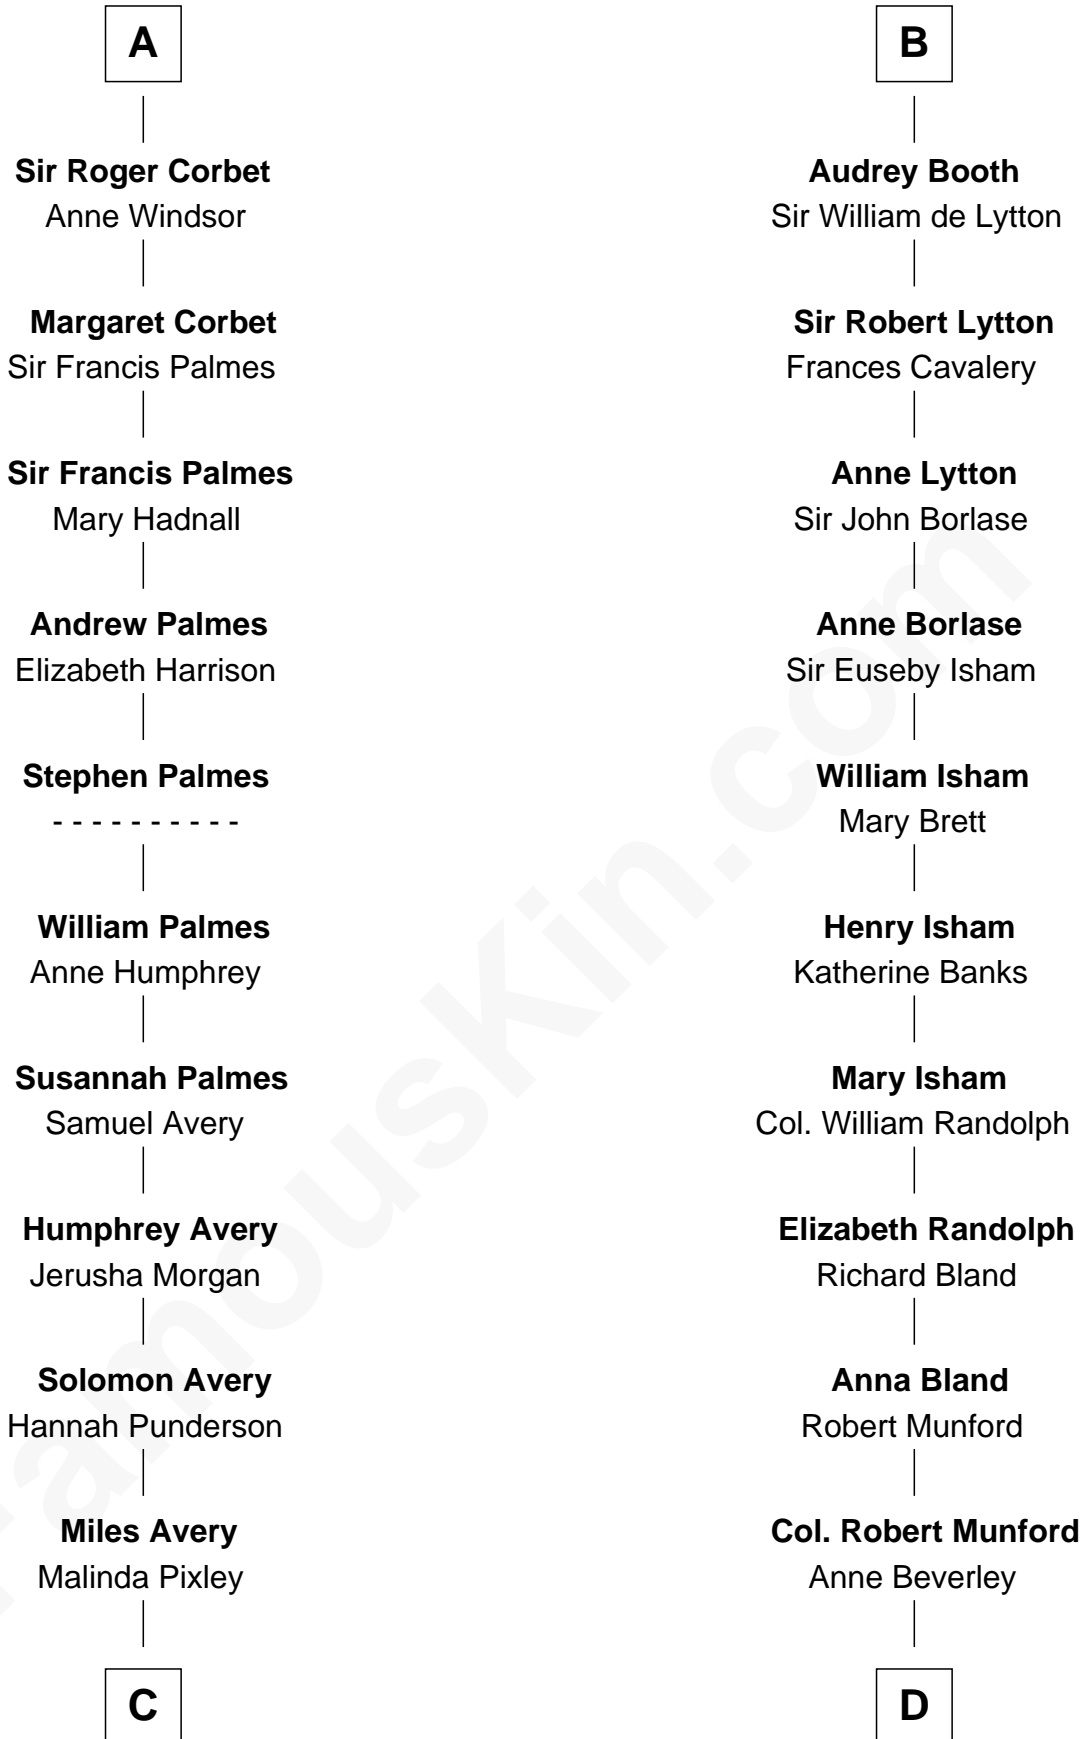

FamousKin.com Relationship Chart of

Nelson Rockefeller
41st U.S. Vice-President

21st cousin of

Upton Sinclair
Pulitzer Prize Winning Novelist

William de Ros
Maude de Vaux

Sir William de Ros
Margery de Badlesmere

Maud de Roos
John de Welles

Anne de Welles
James Butler

James Butler
Joan Beauchamp

Elizabeth Butler
John Talbot

Ann Talbot
Sir Henry Vernon

Elizabeth Vernon
Sir Robert Corbet

A

Agnes de Ros
Pain de Tibetot

Sir John de Tibetot
Margaret de Badlesmere

Sir Robert de Tibetot
Margaret Deincourt

Elizabeth de Tibetot
Sir Philip le Despencer

Margery Despencer
Sir Roger Wentworth

Margaret Wentworth
Sir William Hopton

Margaret Hopton
Sir Philip Booth

B

C

Lucy Avery
Godfrey Lewis Rockefeller

William Avery Rockefeller
Eliza Davison

John Davison Rockefeller
Laura Celestia Spelman

John Davison Rockefeller
Abby Greene Aldrich