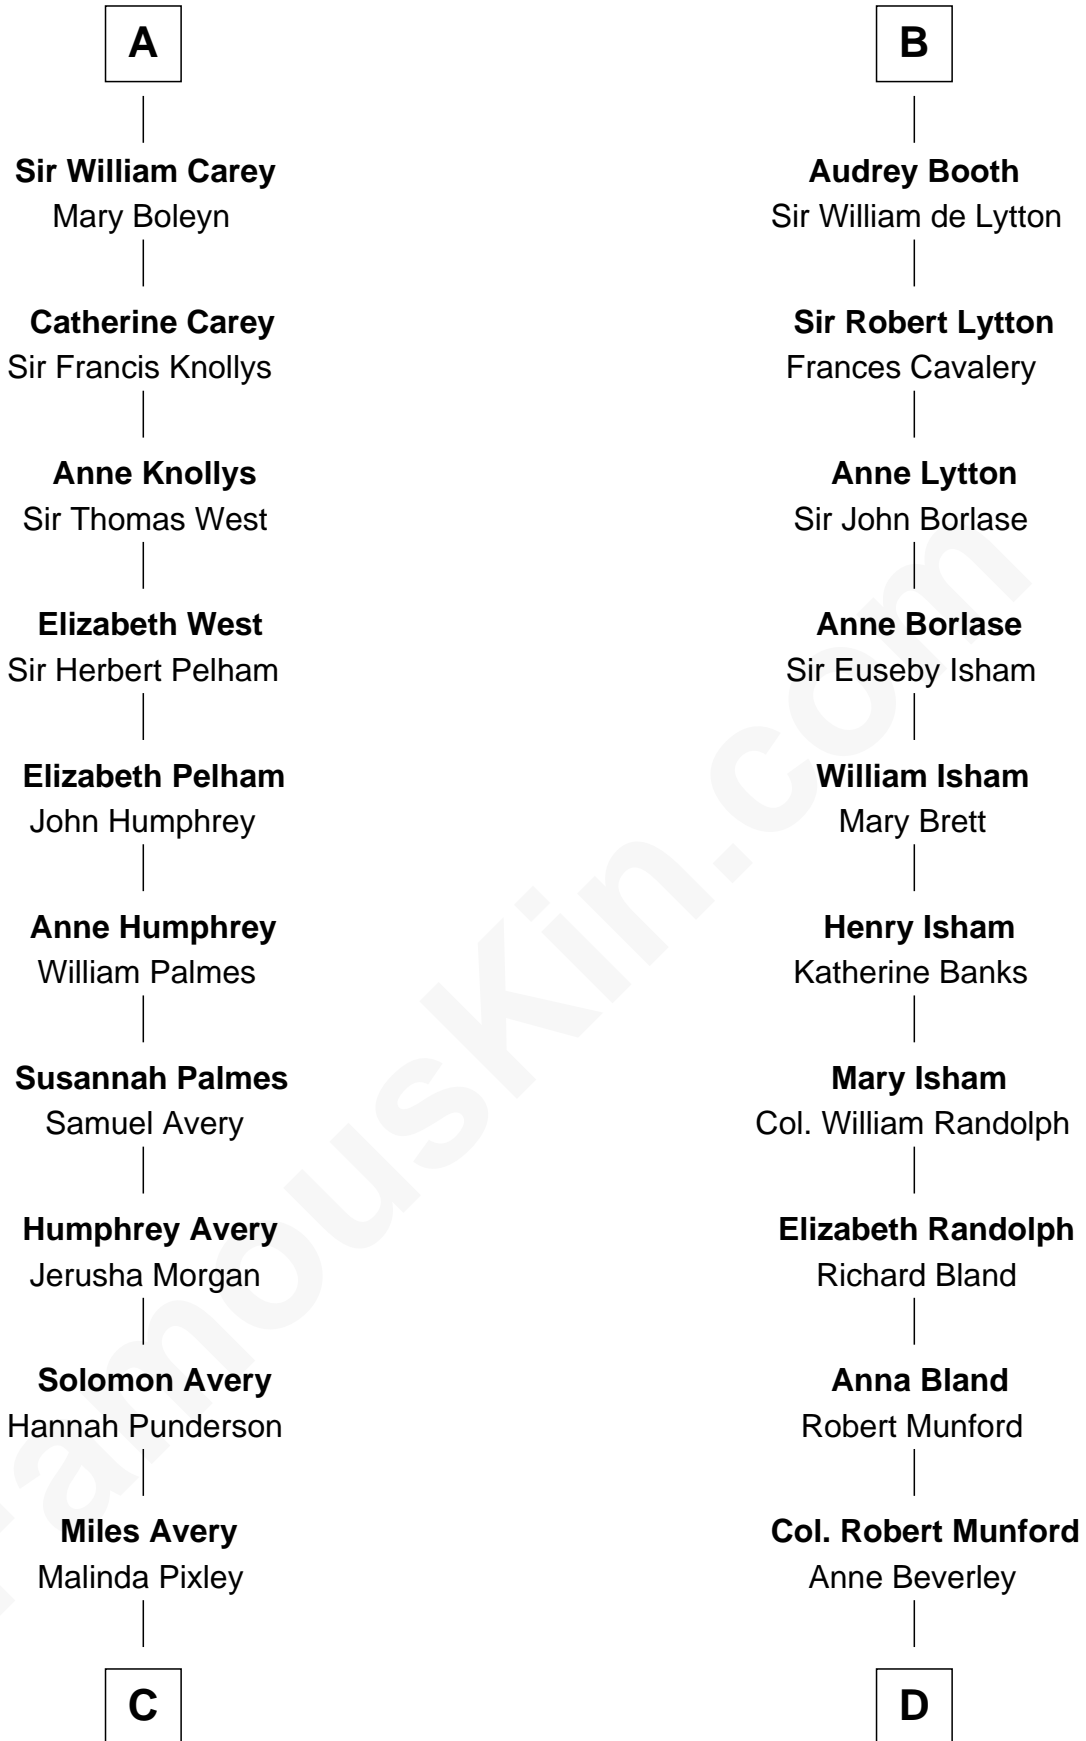

FamousKin.com Relationship Chart of

Nelson Rockefeller
41st U.S. Vice-President

21st cousin of

Upton Sinclair
Pulitzer Prize Winning Novelist

Sir Hugh le Despencer
Isabella de Beauchamp

C

Lucy Avery
Godfrey Lewis Rockefeller

William Avery Rockefeller
Eliza Davison

John Davison Rockefeller
Laura Celestia Spelman

John Davison Rockefeller
Abby Greene Aldrich

Nelson Rockefeller
41st U.S. Vice-President

D

Elizabeth Beverley Munford
Richard Kennon