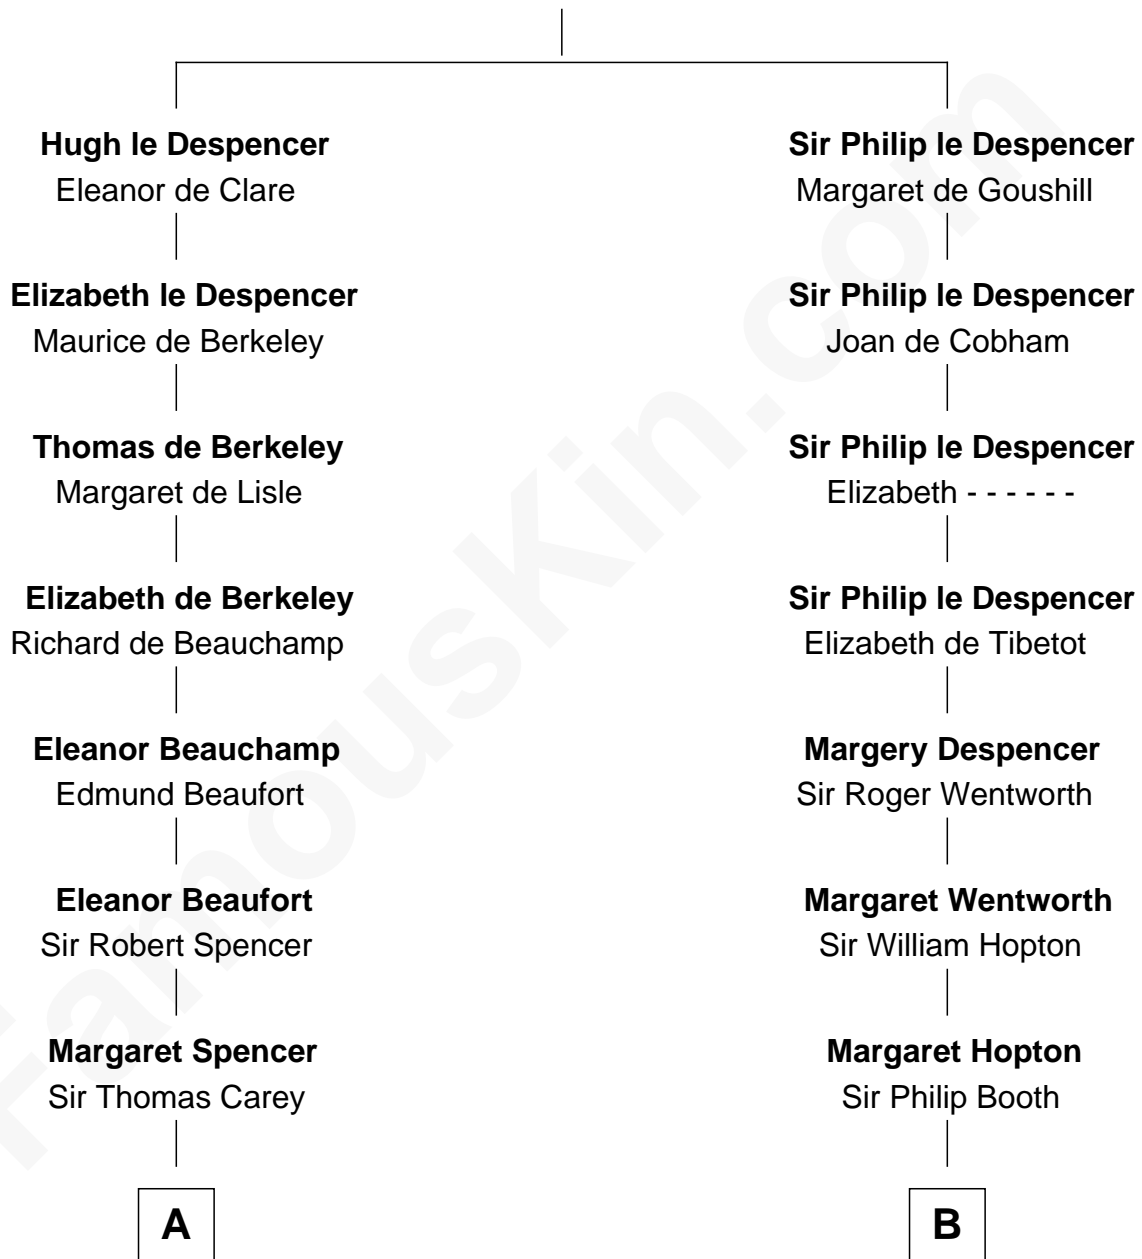

FamousKin.com Relationship Chart of

Nelson Rockefeller
41st U.S. Vice-President

21st cousin of

Upton Sinclair
Pulitzer Prize Winning Novelist

Sir Hugh le Despencer
Isabella de Beauchamp

C

Lucy Avery
Godfrey Lewis Rockefeller

William Avery Rockefeller
Eliza Davison

John Davison Rockefeller
Laura Celestia Spelman

John Davison Rockefeller
Abby Greene Aldrich

Nelson Rockefeller
41st U.S. Vice-President

D

Elizabeth Beverley Munford
Richard Kennon