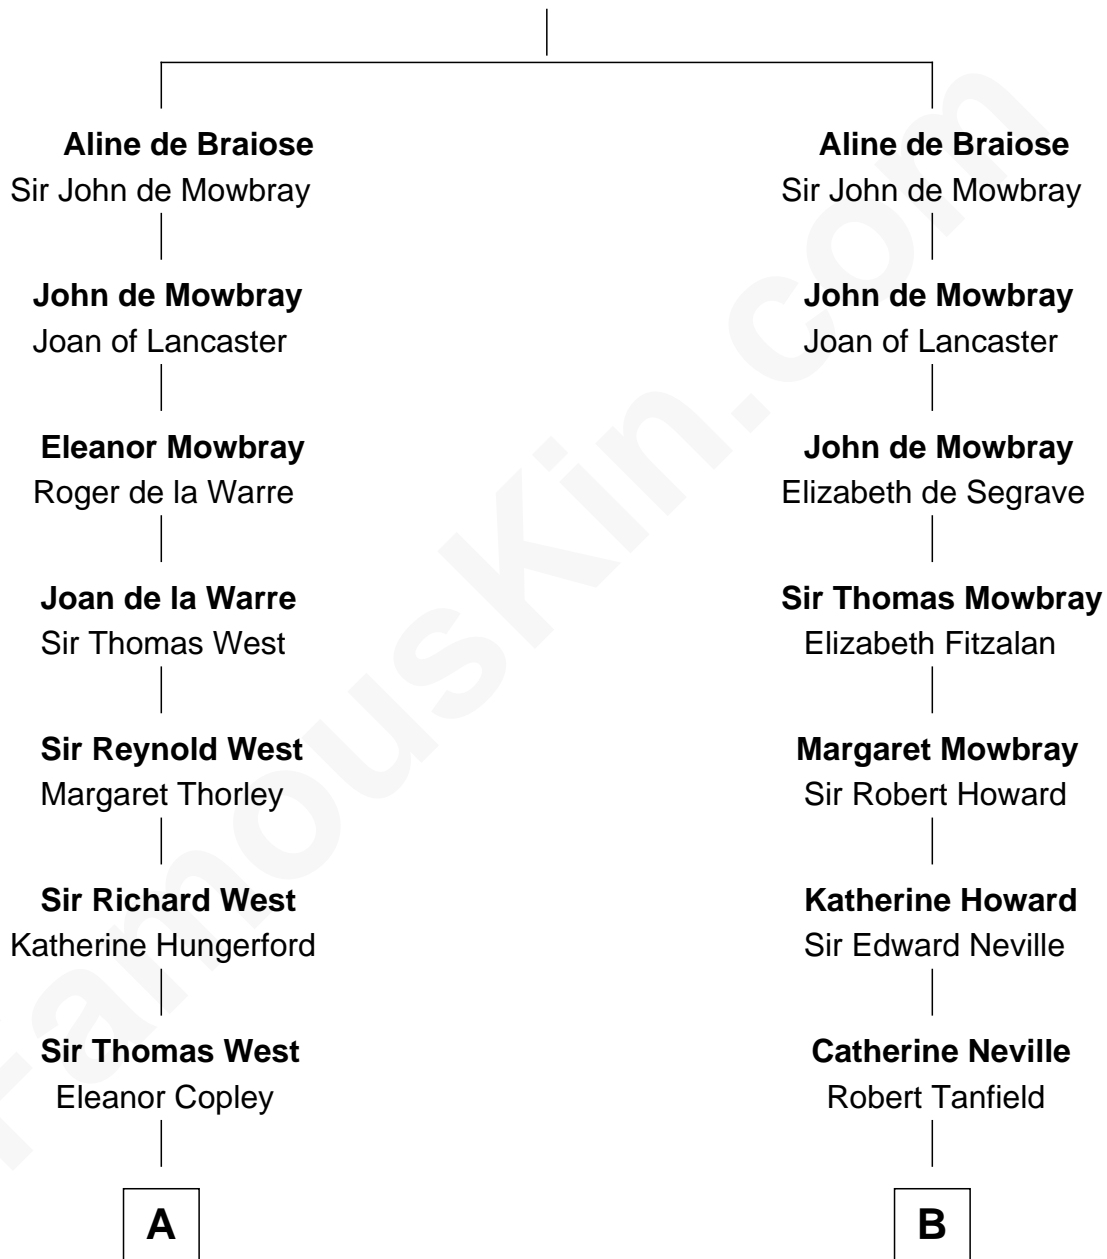

FamousKin.com Relationship Chart of

Nelson Rockefeller
41st U.S. Vice-President

21st cousin of

Upton Sinclair
Pulitzer Prize Winning Novelist

William de Braiose

C

Lucy Avery
Godfrey Lewis Rockefeller

William Avery Rockefeller
Eliza Davison

John Davison Rockefeller
Laura Celestia Spelman

John Davison Rockefeller
Abby Greene Aldrich

Nelson Rockefeller
41st U.S. Vice-President

D

Elizabeth Beverley Munford
Richard Kennon

Sarah Skipwith Kennon
Arthur Sinclair