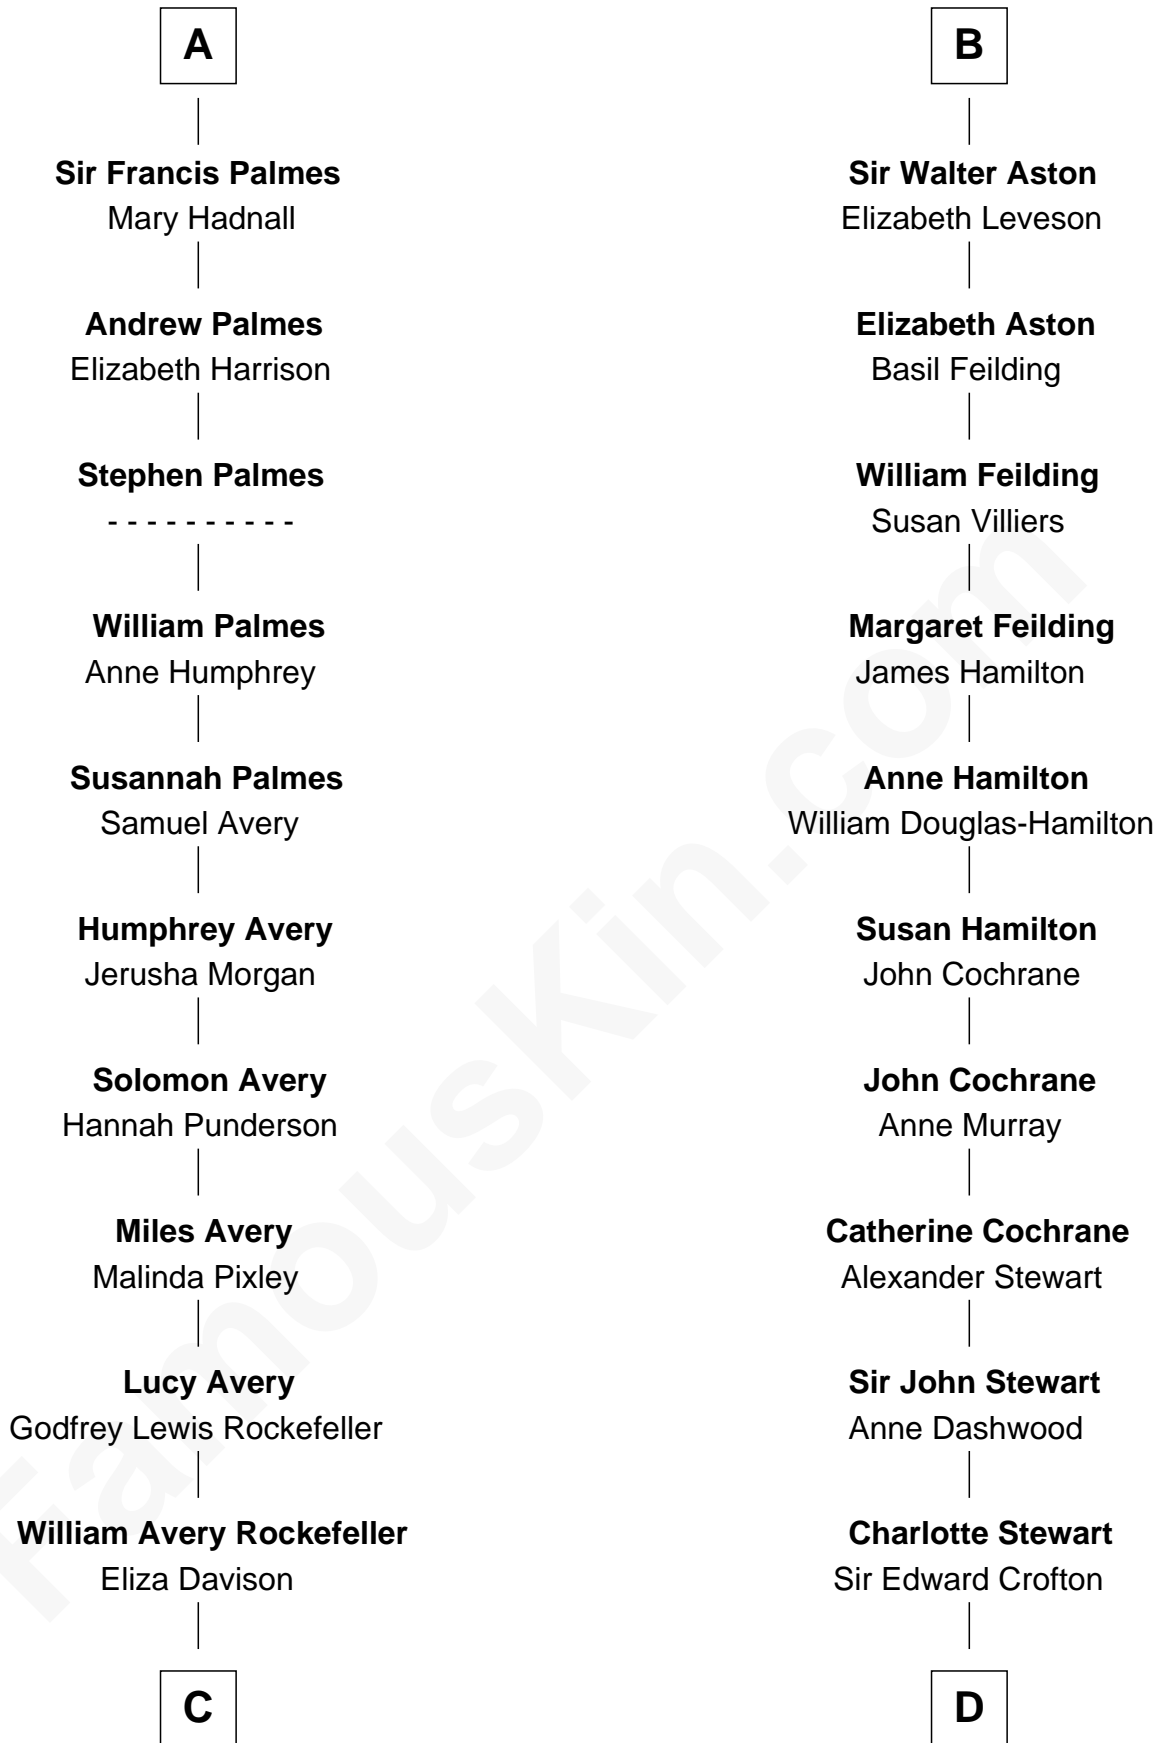

FamousKin.com
Relationship Chart of
Nelson Rockefeller
41st U.S. Vice-President

19th cousin 2 times removed of

Guy Ritchie
British Filmmaker

John de Welles
 Maud de Roos

C

John Davison Rockefeller

Laura Celestia Spelman

John Davison Rockefeller

Abby Greene Aldrich

Nelson Rockefeller

41st U.S. Vice-President

D

Frederica Crofton

Hubert McLaughlin

Vivian Guy Ouseley McLaughlin

Edith Jane Martineau

Doris Margaretta McLaughlin

Stuart John Ritchie

John Vivian Ritchie

Amber Mary Parkinson

Guy Ritchie

British Filmmaker