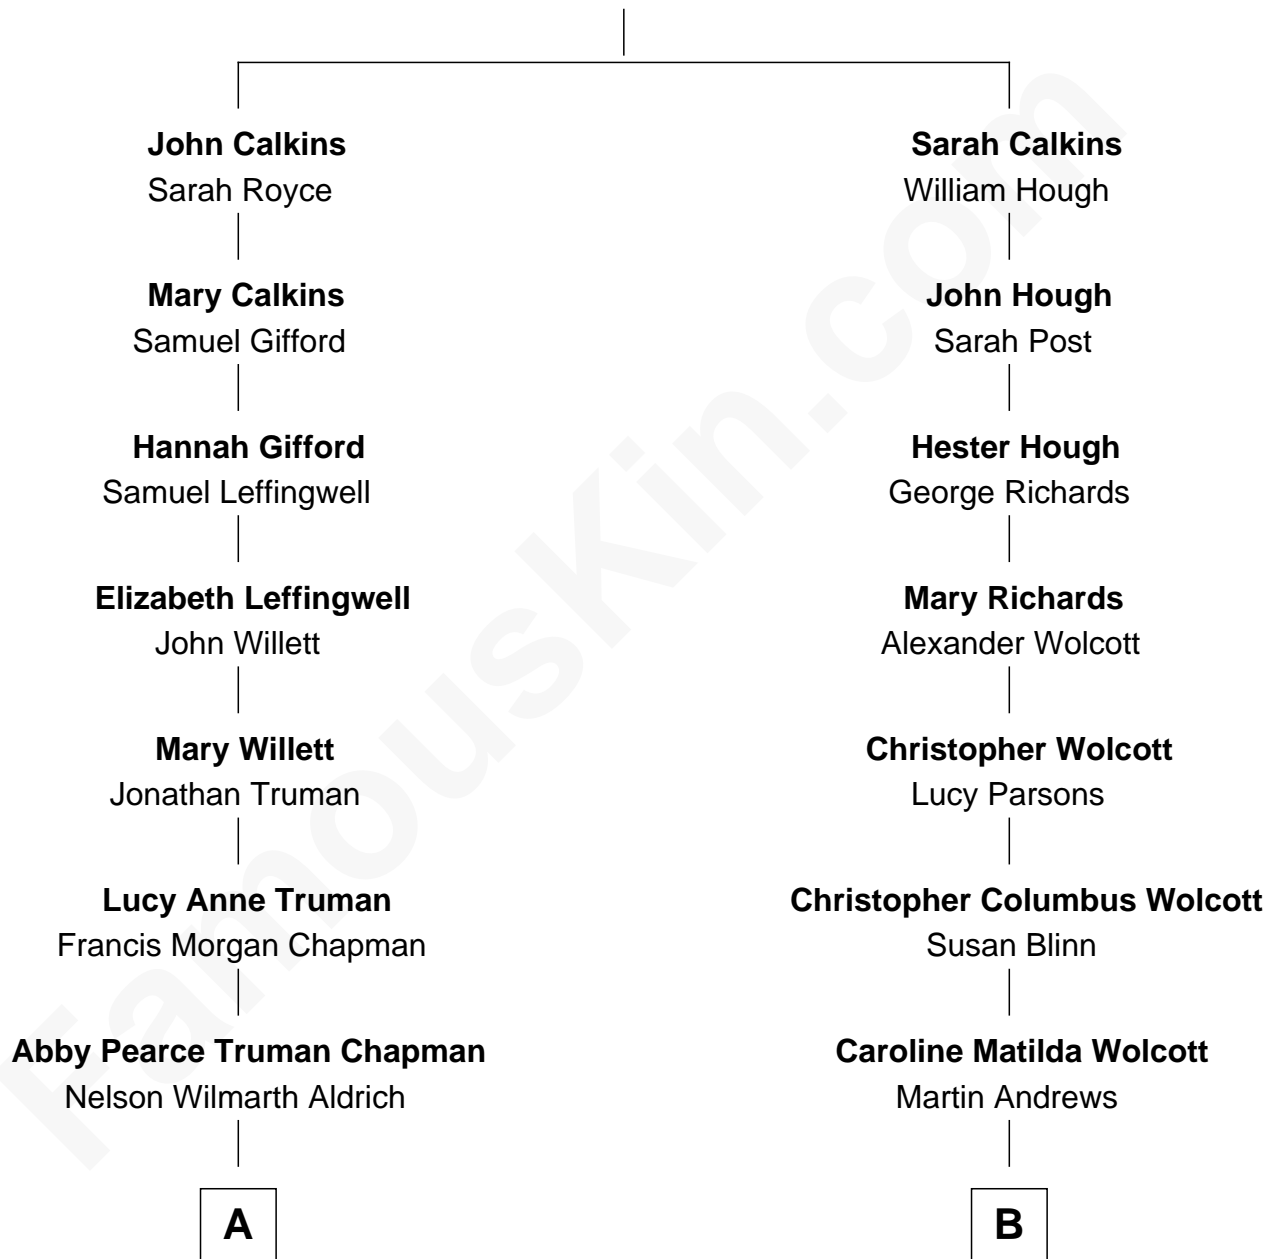

FamousKin.com Relationship Chart of

Nelson Rockefeller

41st U.S. Vice-President

8th cousin of

Buckminster Fuller

Author, Architect, and Inventor

Hugh Calkins

Anne - - - - -

A

Abby Greene Aldrich
John Davison Rockefeller

Nelson Rockefeller
41st U.S. Vice-President

B

Caroline Wolcott Andrews
Richard Buckminster Fuller

Buckminster Fuller
Author, Architect, and Inventor

FamousKin.com