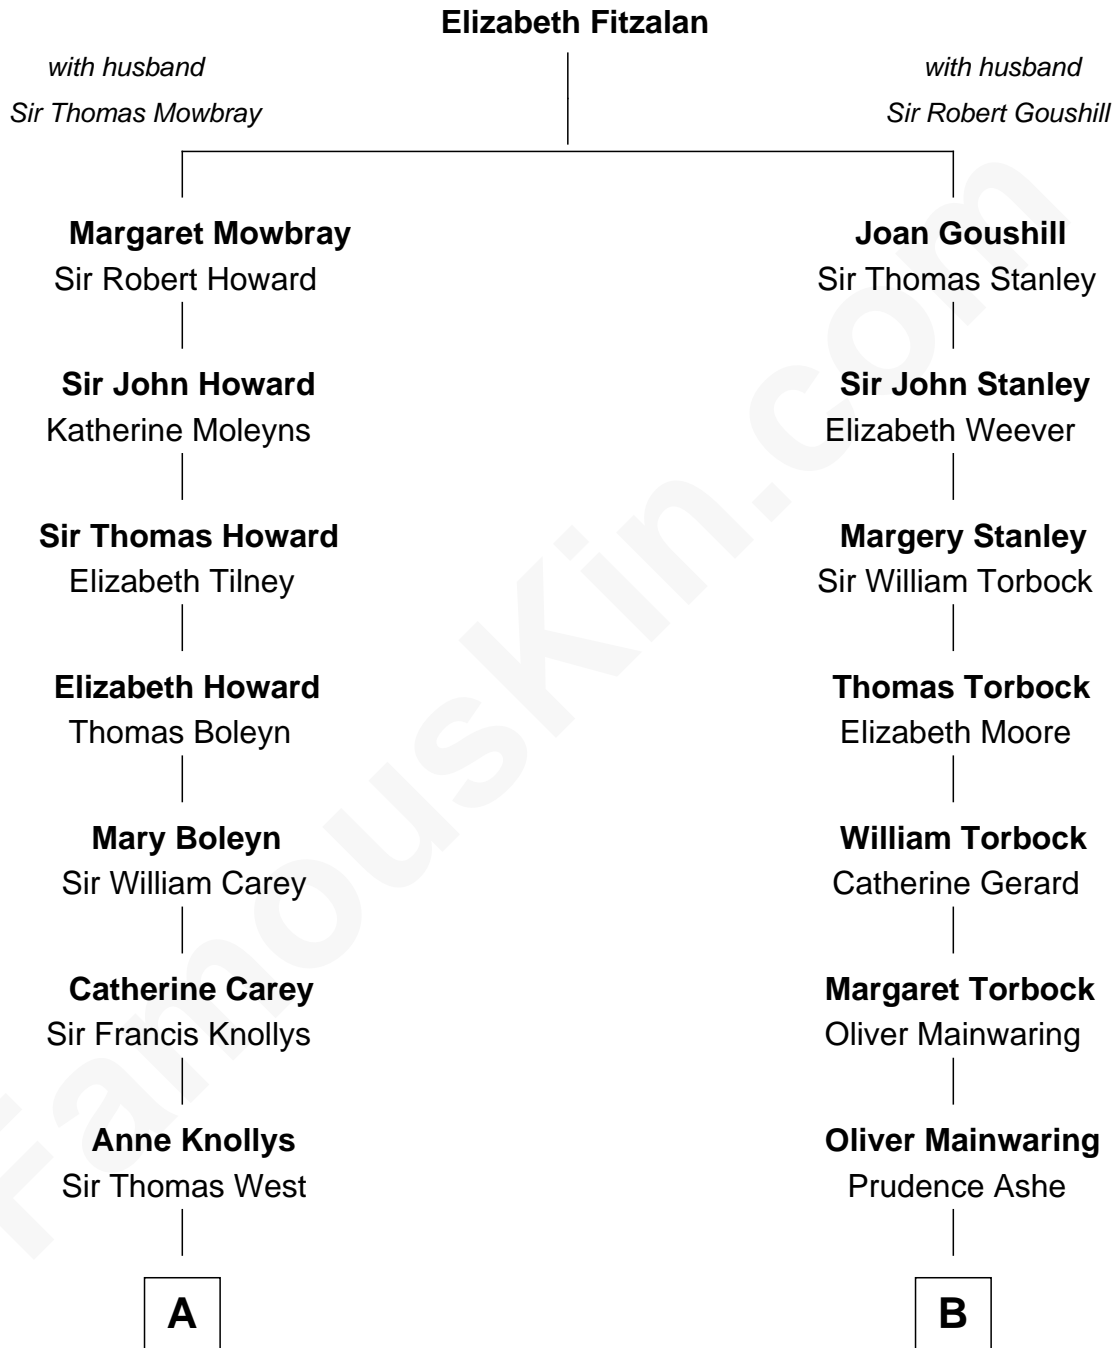

FamousKin.com Relationship Chart of

Nelson Rockefeller

41st U.S. Vice-President

15th cousin 3 times removed of

Buckminster Fuller

Author, Architect, and Inventor

C

—
John Davison Rockefeller

Abby Greene Aldrich

—
Nelson Rockefeller

41st U.S. Vice-President

FamousKin.com