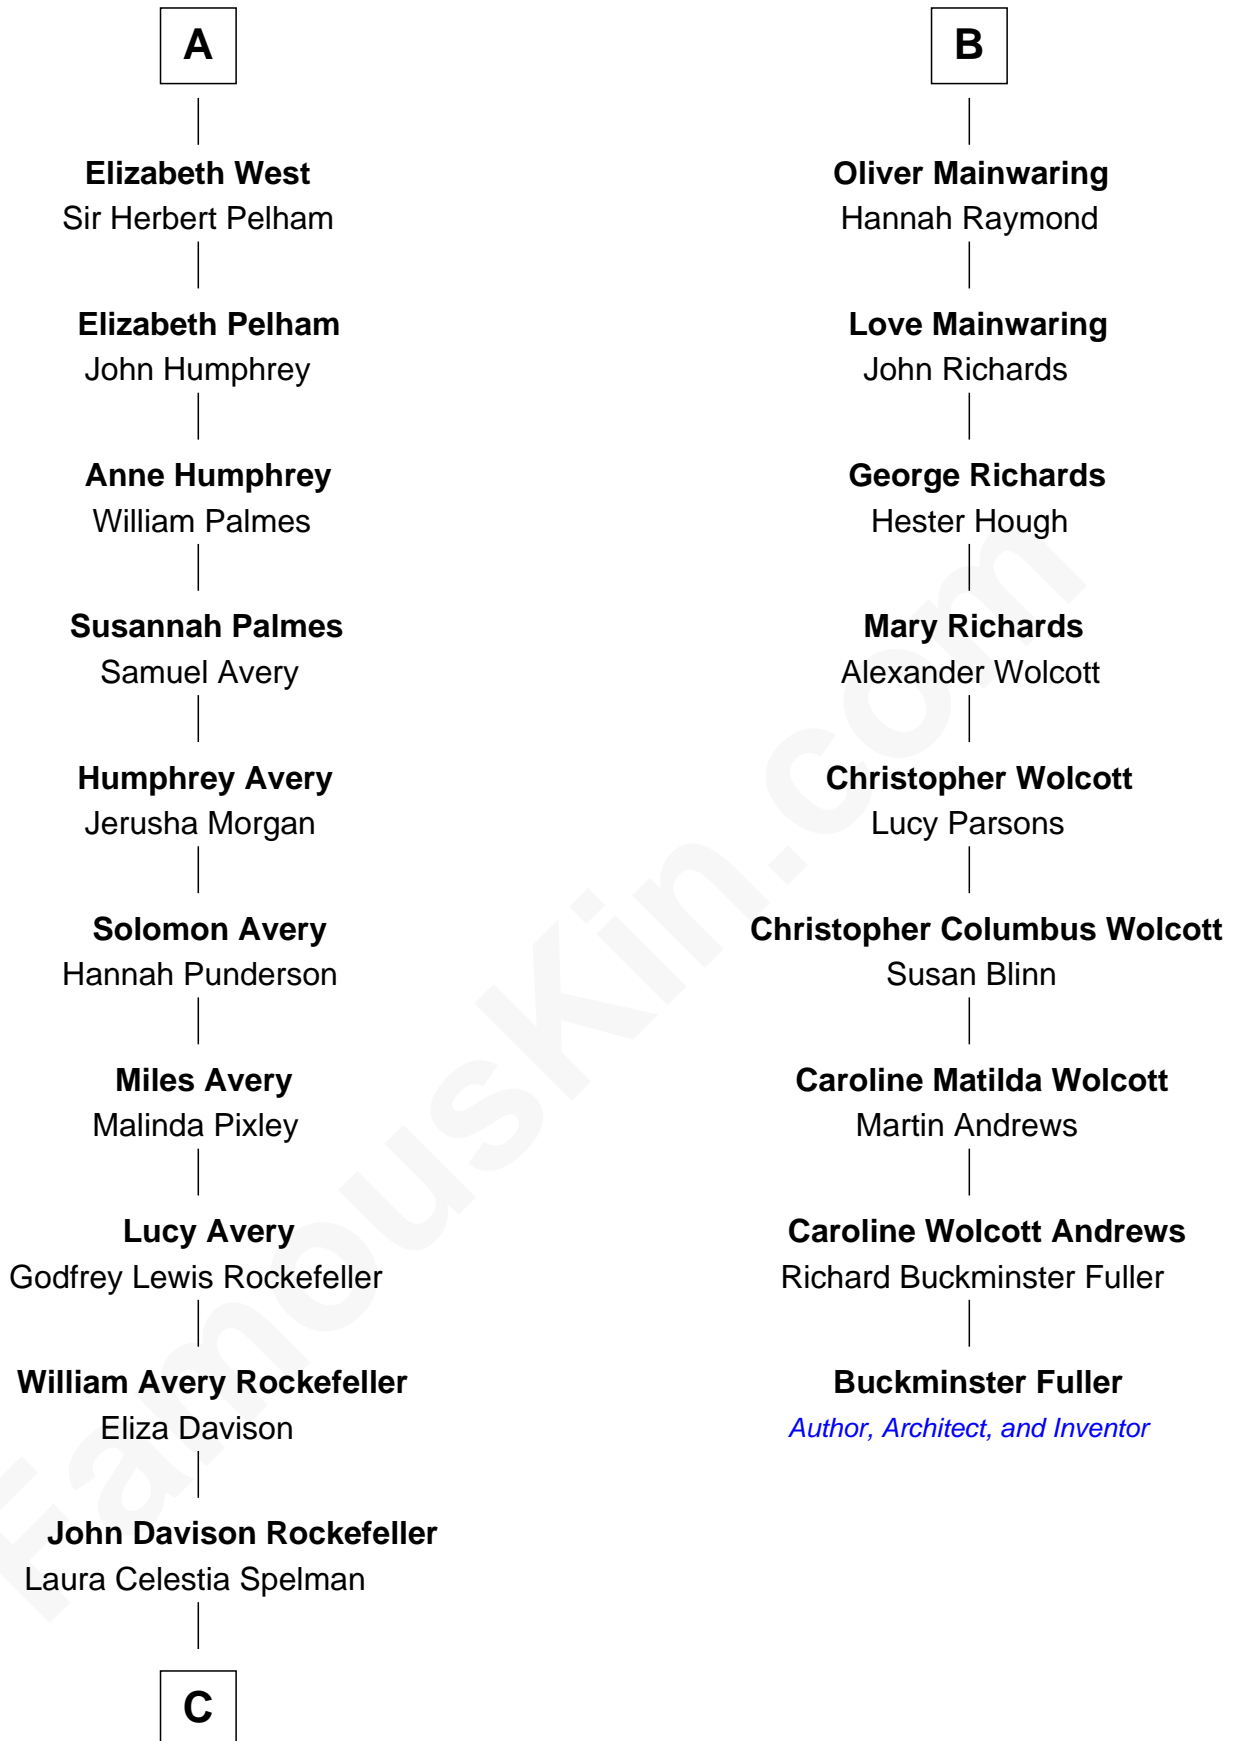

FamousKin.com Relationship Chart of

Nelson Rockefeller

41st U.S. Vice-President

15th cousin 3 times removed of

Buckminster Fuller

Author, Architect, and Inventor

C

—
John Davison Rockefeller

Abby Greene Aldrich

—
Nelson Rockefeller

41st U.S. Vice-President

FamousKin.com